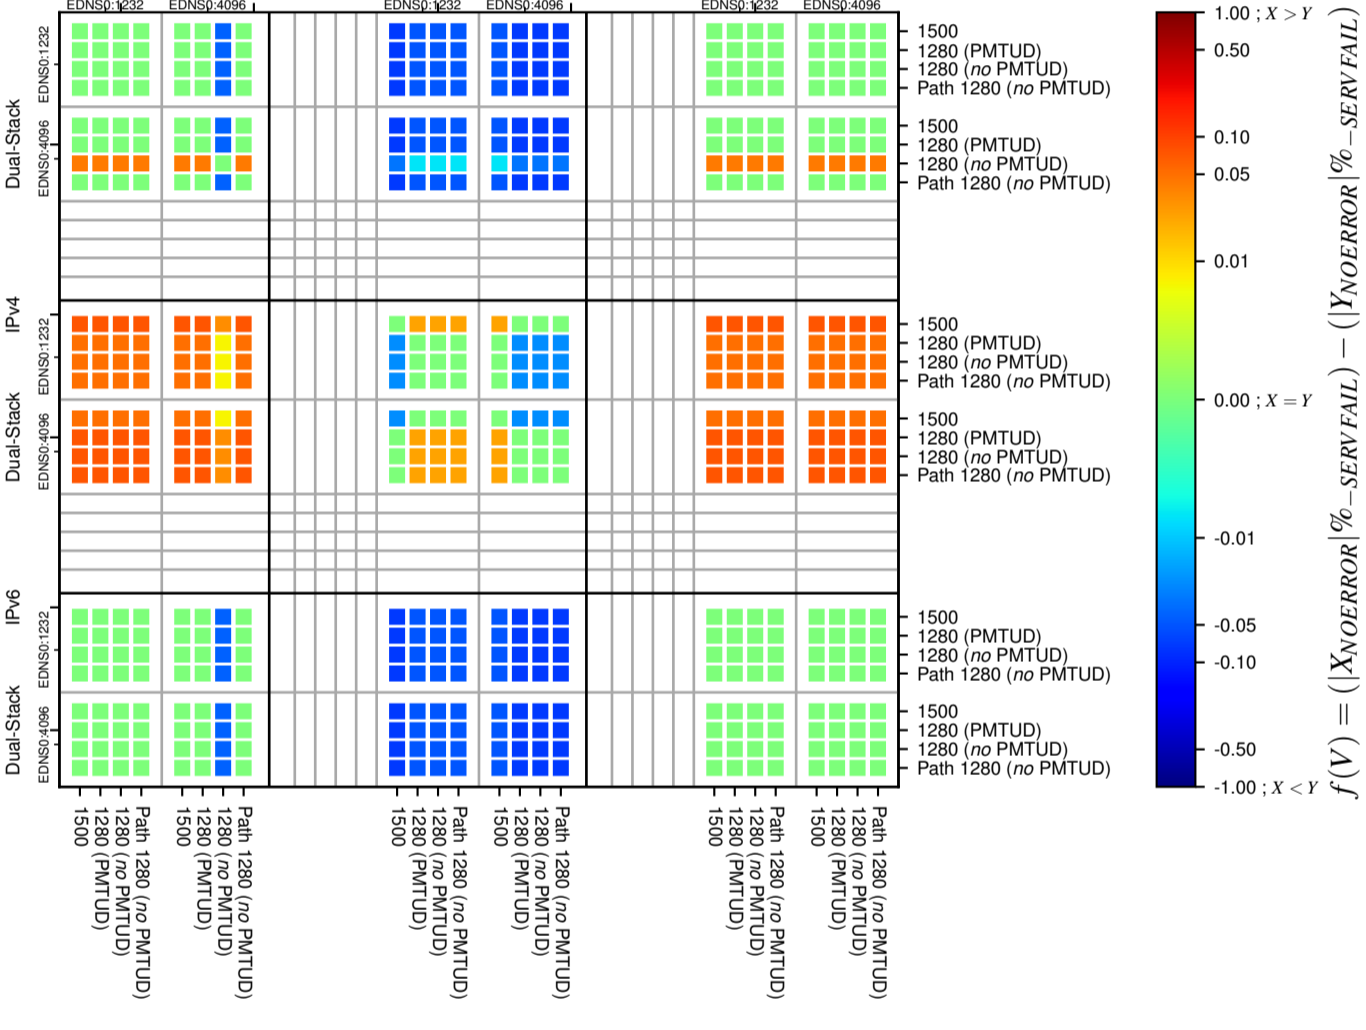

All Zones without DNSSEC for '.br'

All Zones with DNSSEC for '.br'

All Zones for '.br'

$$f(V) = (|X_{NOERROR}| \% - SERVFAIL) - (|Y_{NOERROR}| \% - SERVFAIL)$$

$$f(V) = (|X_{NOERROR}| \% - SERVFAIL) - (|Y_{NOERROR}| \% - SERVFAIL)$$

$$f(V) = (|X_{NOERROR}| \% - SERVFAIL) - (|Y_{NOERROR}| \% - SERVFAIL)$$