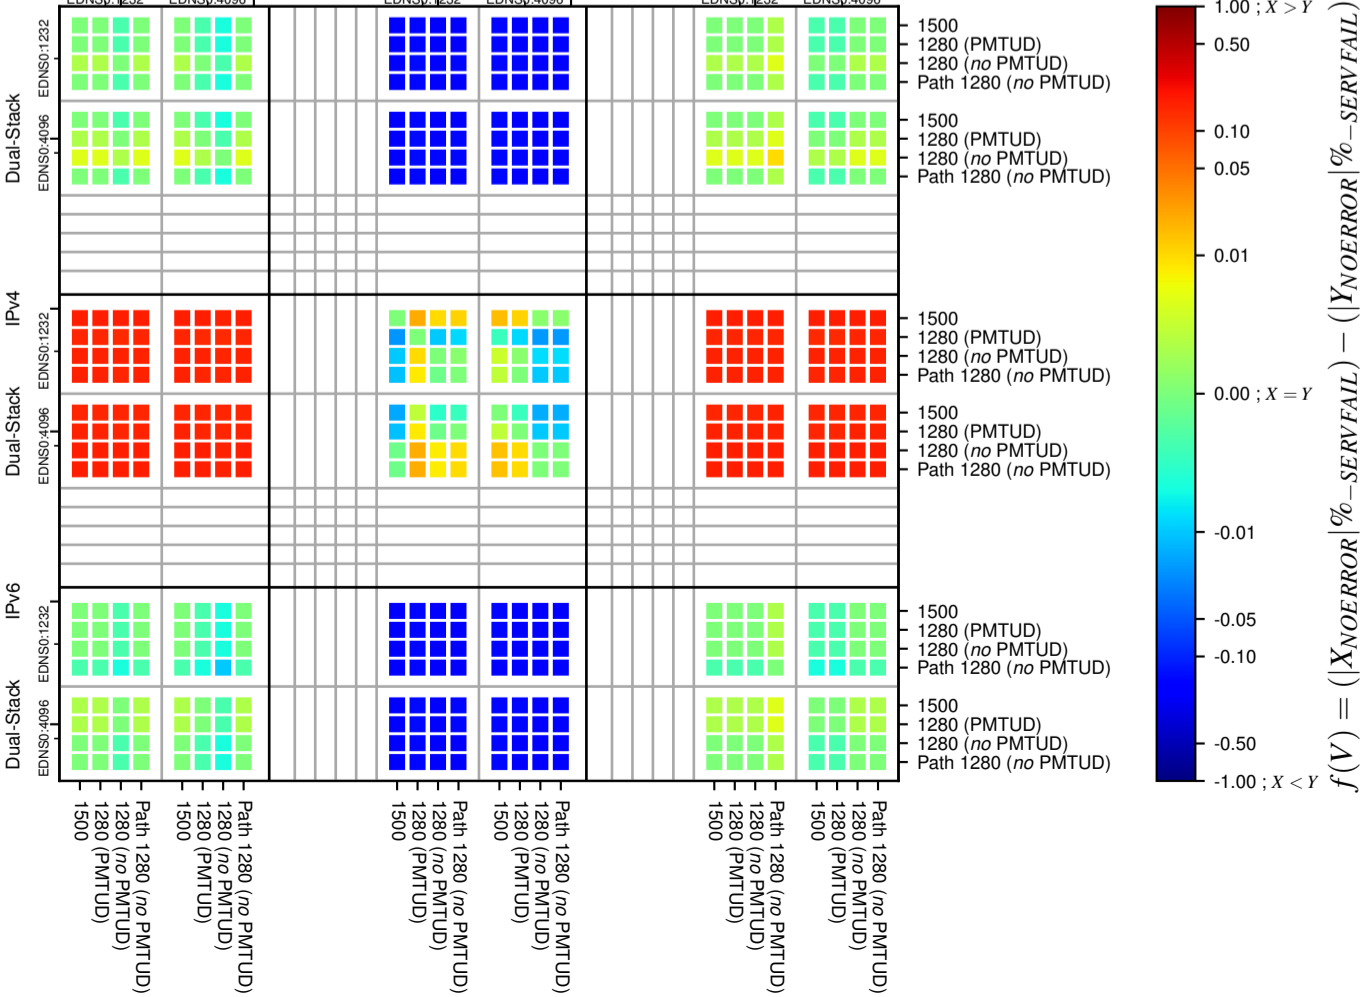

All Zones without DNSSEC for '.br'

All Zones with DNSSEC for '.br'

All Zones for '.br'

$$f(V) = (|X_{NOERROR}| \% - SERVFAIL) - (|Y_{NOERROR}| \% - SERVFAIL)$$

$$f(V) = (|X_{NOERROR}| \% - SERVFAIL) - (|Y_{NOERROR}| \% - SERVFAIL)$$

$$f(V) = (|X_{NOERROR}| \% - SERVFAIL) - (|Y_{NOERROR}| \% - SERVFAIL)$$