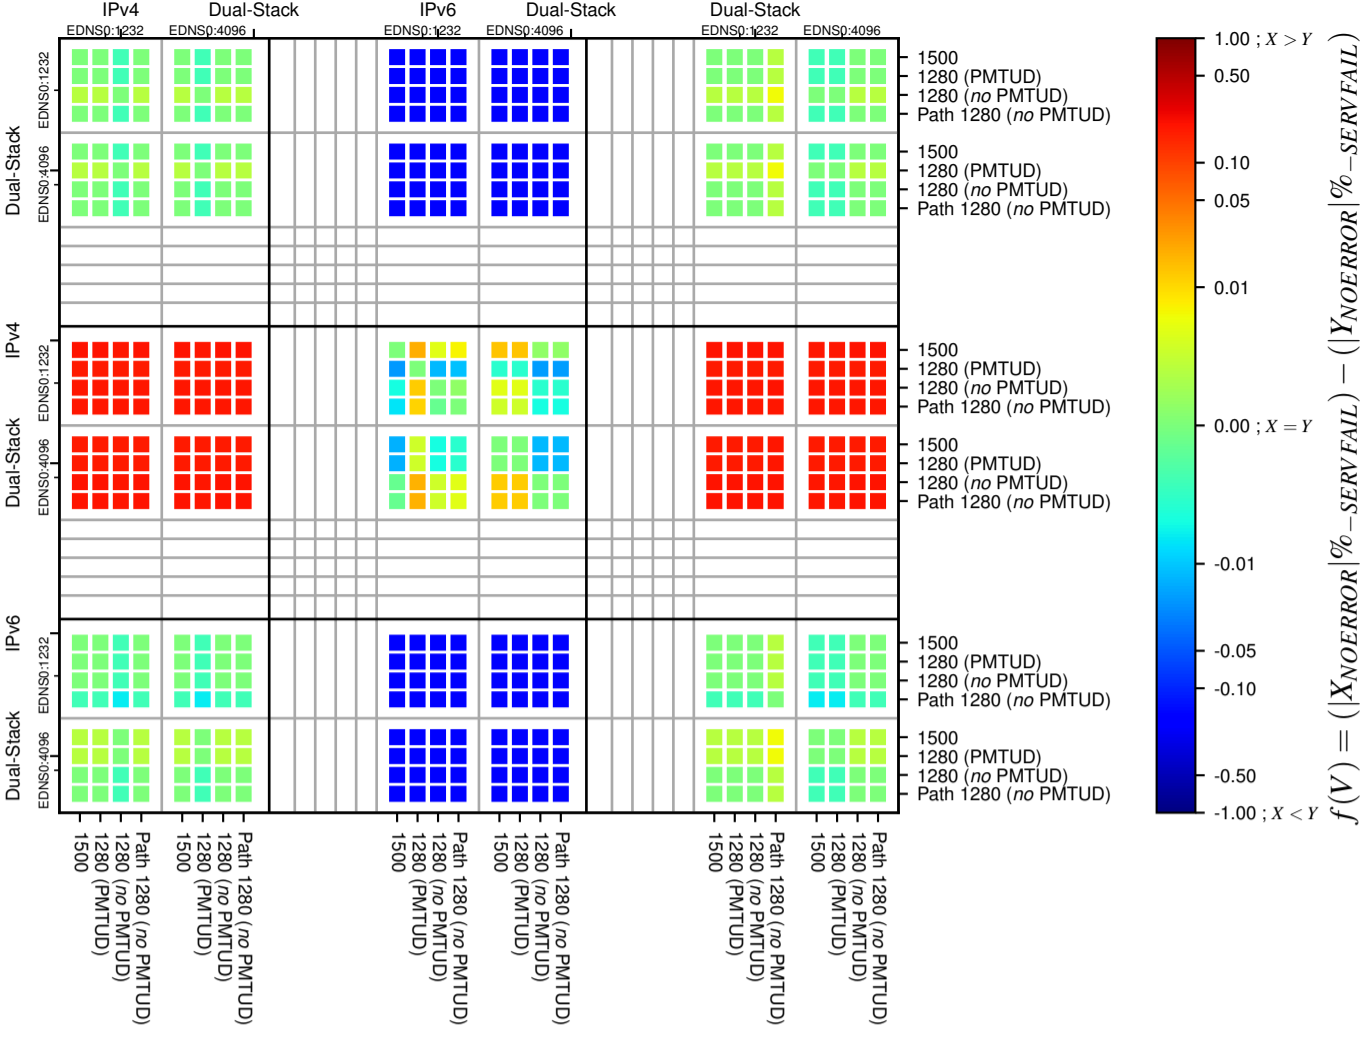

All Zones without DNSSEC for '.br'

All Zones with DNSSEC for '.br'

All Zones for '.br'

$$f(V) = (|X_{NOERROR}| \% - SERVFAIL) - (|Y_{NOERROR}| \% - SERVFAIL)$$

$$f(V) = (|X_{NOERROR}| \% - SERVFAIL) - (|Y_{NOERROR}| \% - SERVFAIL)$$

$$f(V) = (|X_{NOERROR}| \% - SERVFAIL) - (|Y_{NOERROR}| \% - SERVFAIL)$$