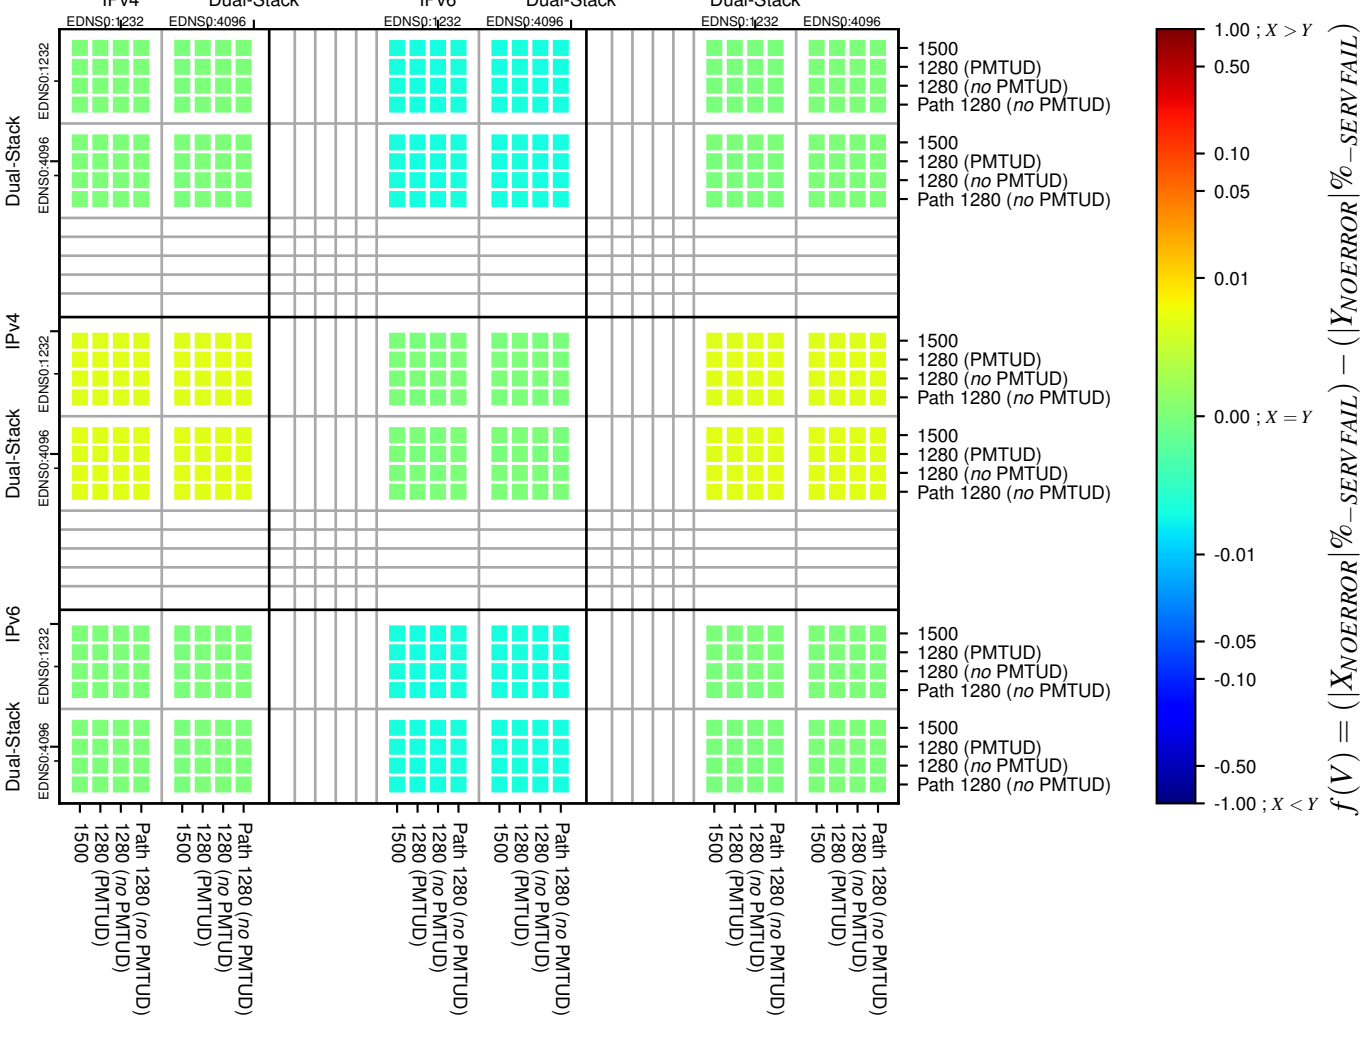

### All Zones without DNSSEC for '.jp'

### All Zones with DNSSEC for '.jp'