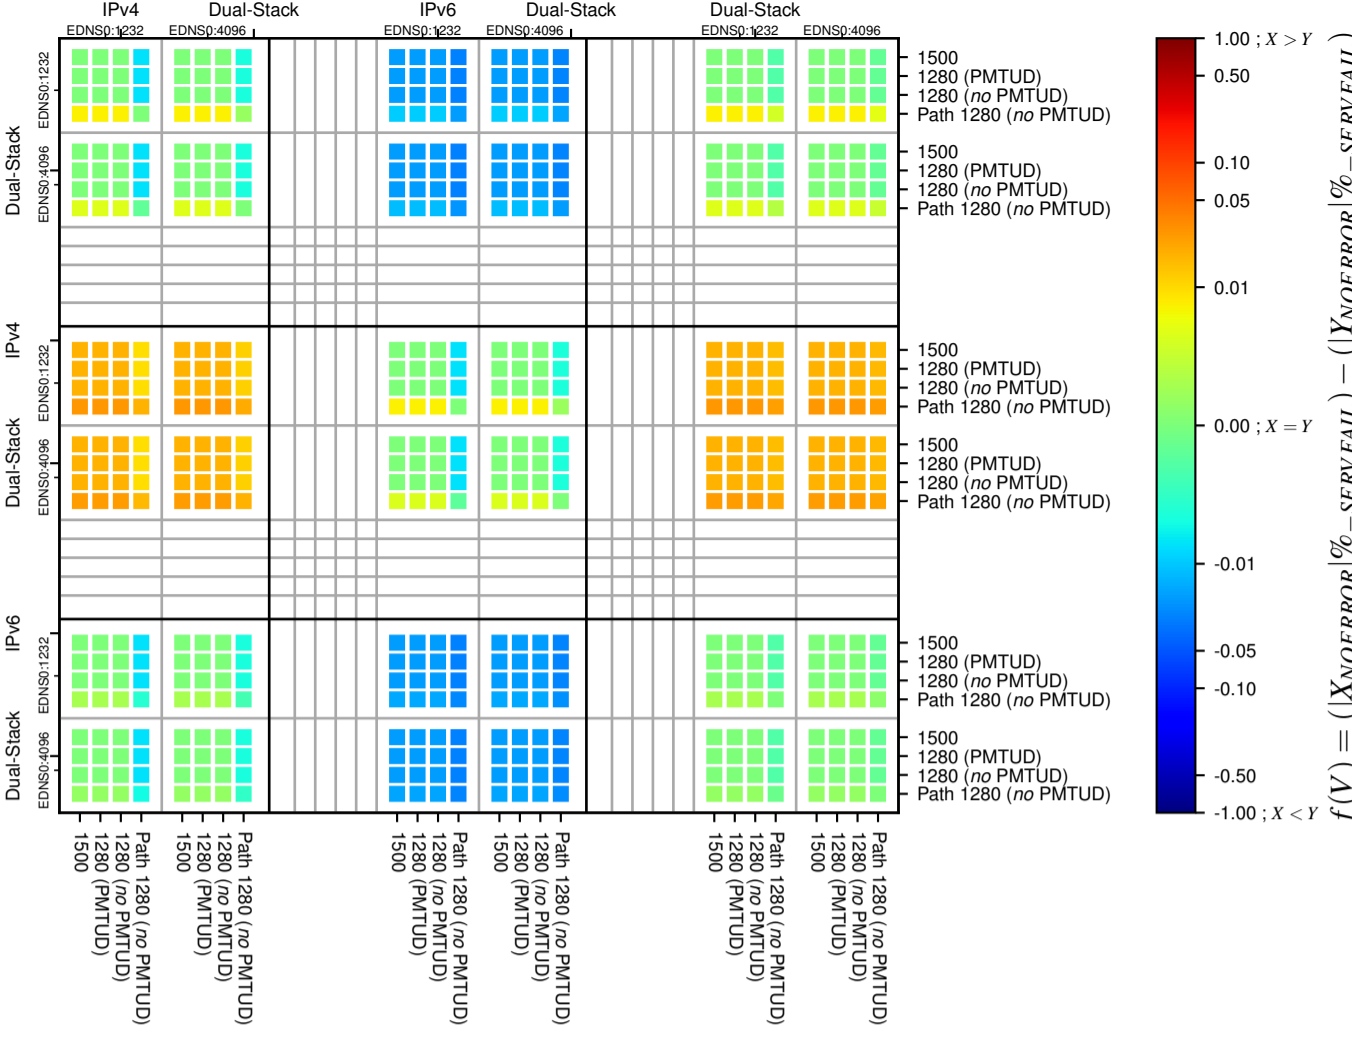

All Zones without DNSSEC for '.nl'

All Zones with DNSSEC for '.nl'

All Zones for '.nl'

$$f(V) = (|X_{NOERROR}| \% - SERVFAIL) - (|Y_{NOERROR}| \% - SERVFAIL)$$

$$f(V) = (|X_{NOERROR}| \% - SERVFAIL) - (|Y_{NOERROR}| \% - SERVFAIL)$$

$$f(V) = (|X_{NOERROR}| \% - SERVFAIL) - (|Y_{NOERROR}| \% - SERVFAIL)$$