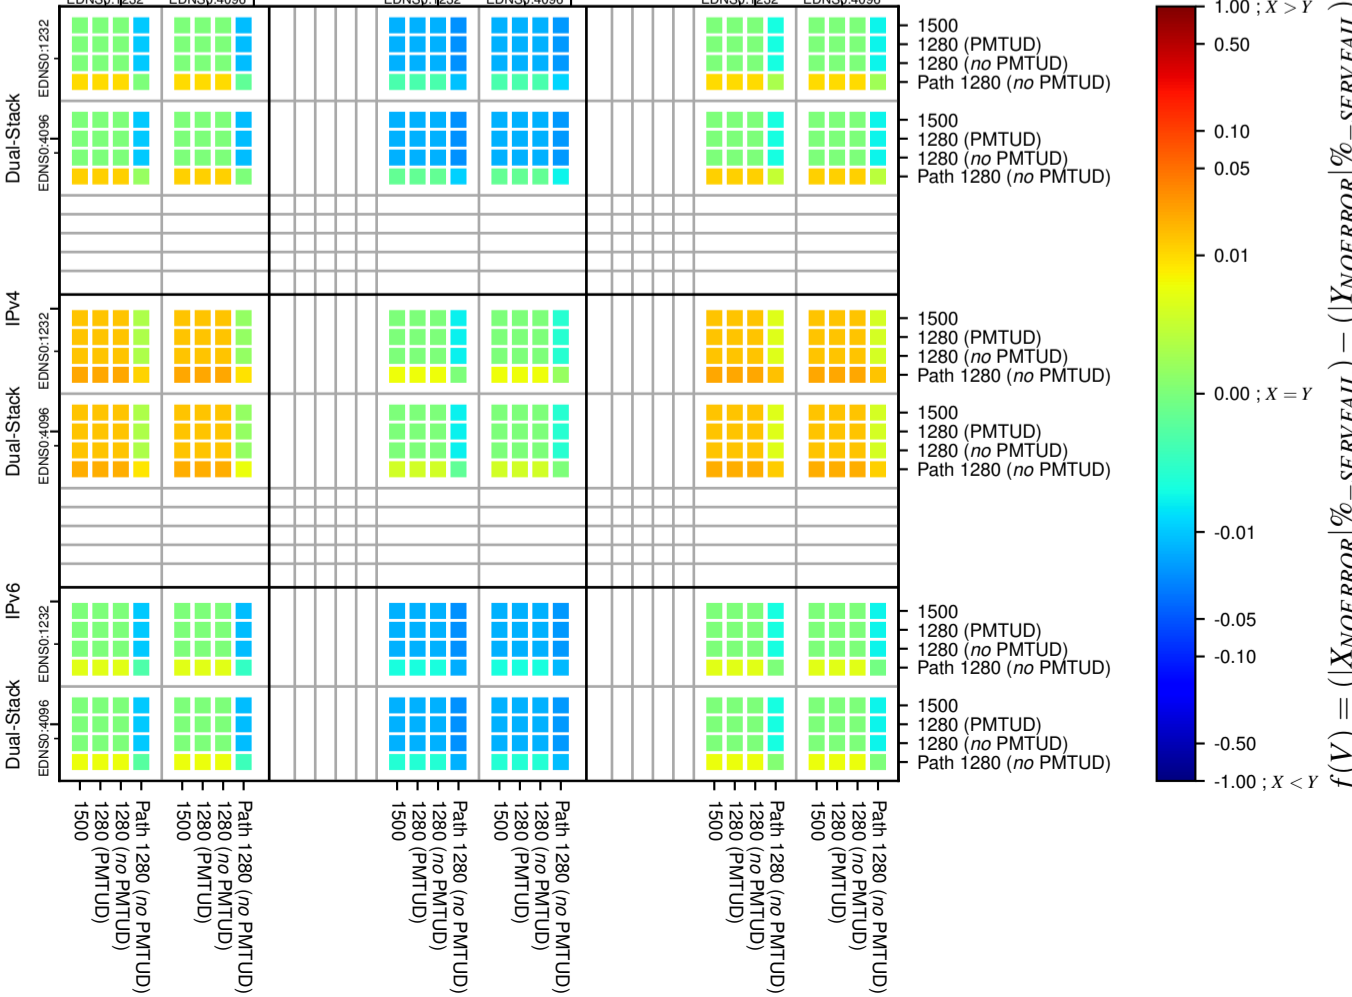

All Zones without DNSSEC for '.nl'

All Zones with DNSSEC for '.nl'

All Zones for '.nl'

$$f(V) = (|X_{NOERROR}| \% - SERVFAIL) - (|Y_{NOERROR}| \% - SERVFAIL)$$

$$f(V) = (|X_{NOERROR}| \% - SERVFAIL) - (|Y_{NOERROR}| \% - SERVFAIL)$$

$$f(V) = (|X_{NOERROR}| \% - SERVFAIL) - (|Y_{NOERROR}| \% - SERVFAIL)$$