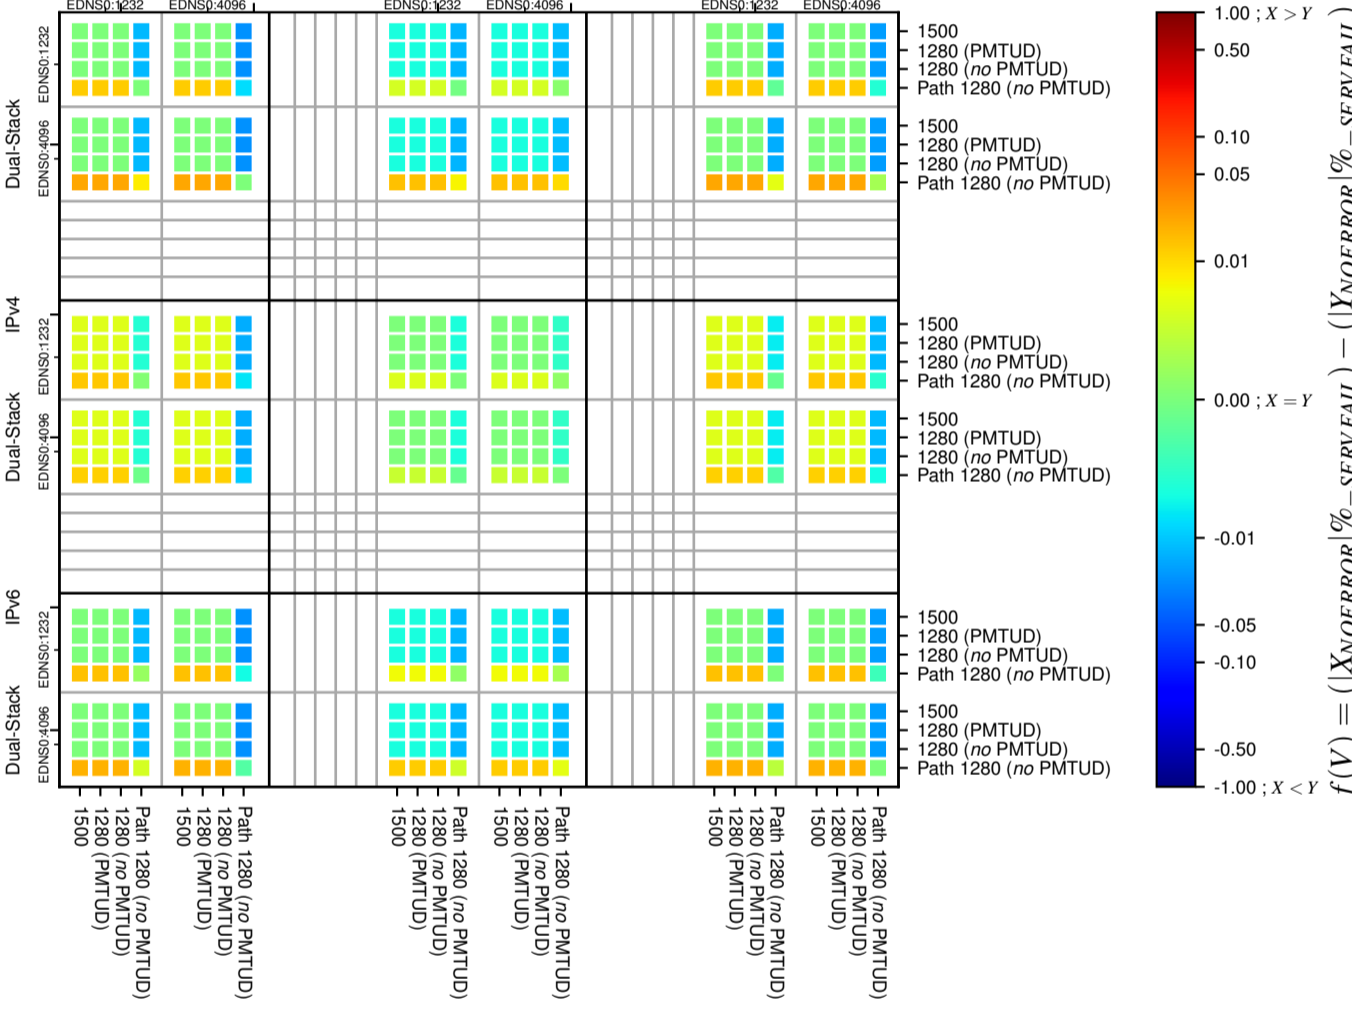

All Zones without DNSSEC for '.nl'

All Zones with DNSSEC for '.nl'

All Zones for '.nl'

$$f(V) = (|X_{NOERROR}| \% - SERVFAIL) - (|Y_{NOERROR}| \% - SERVFAIL)$$

$$f(V) = (|X_{NOERROR}| \% - SERVFAIL) - (|Y_{NOERROR}| \% - SERVFAIL)$$

$$f(V) = (|X_{NOERROR}| \% - SERVFAIL) - (|Y_{NOERROR}| \% - SERVFAIL)$$