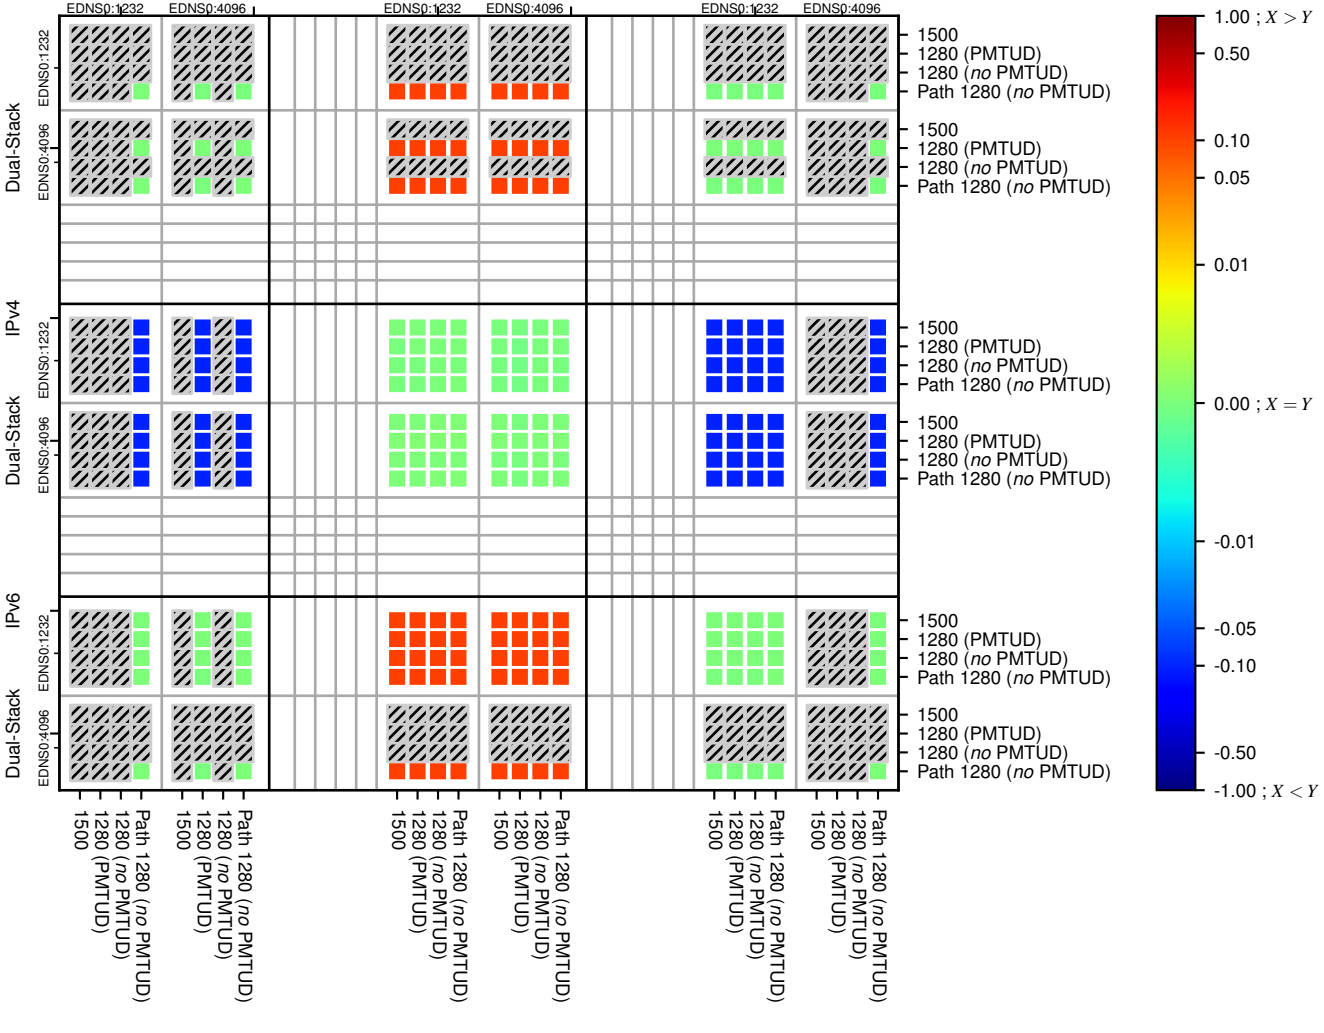

All Zones without DNSSEC for 'all_psl_domains'

All Zones with DNSSEC for 'all_psl_domains'

All Zones for 'all_psl_domains'