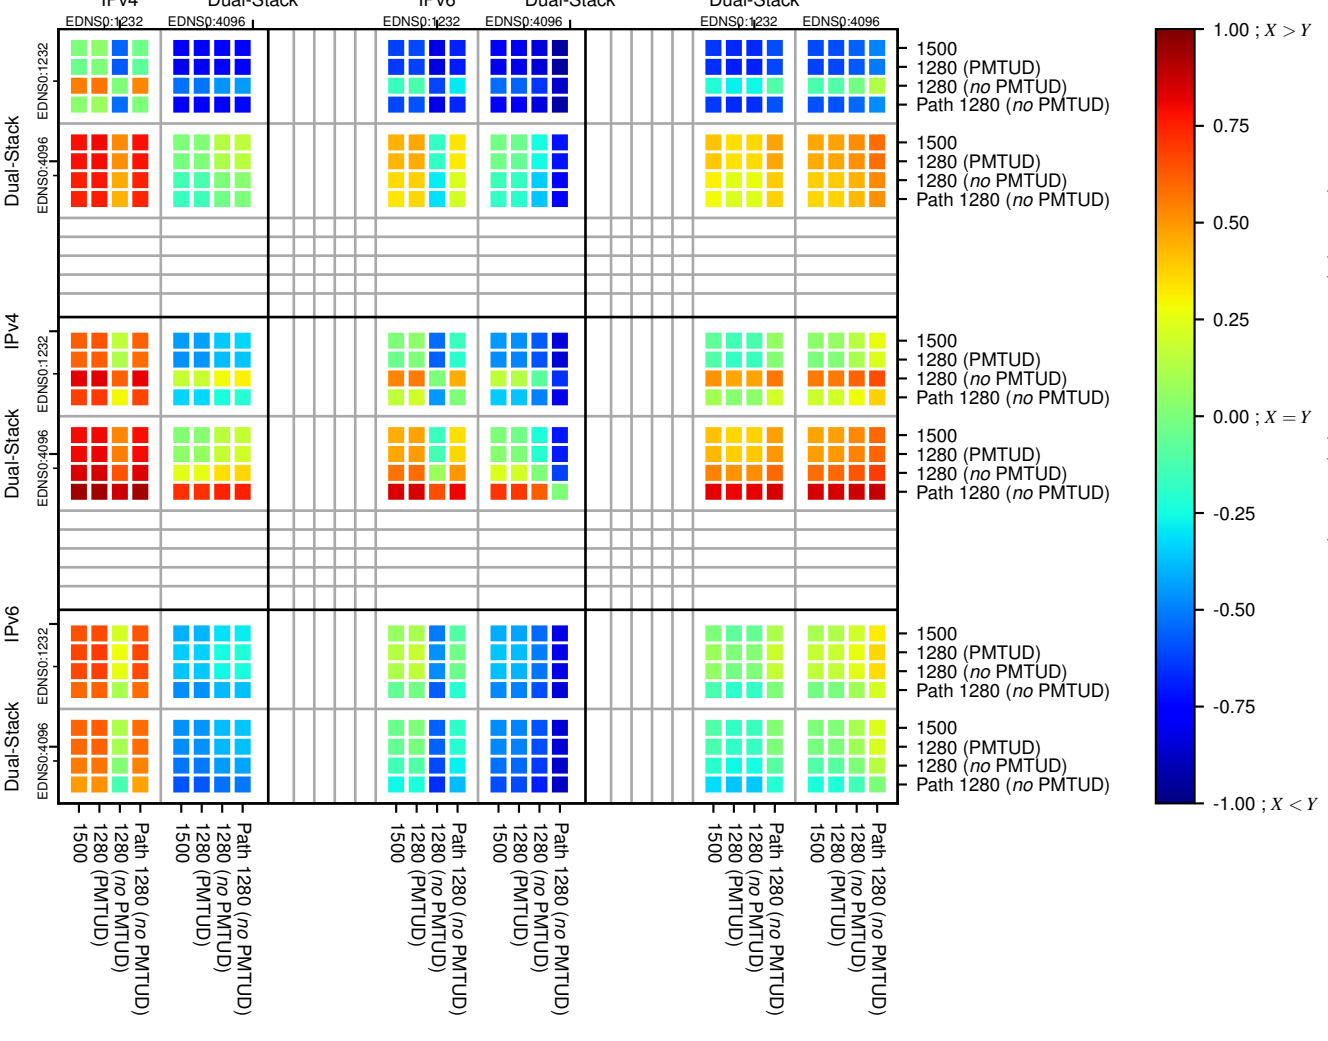

All Zones without DNSSEC returning NOERROR for '.de'

All Zones with DNSSEC returning NOERROR for '.de'

All Zones returning NOERROR for '.de'