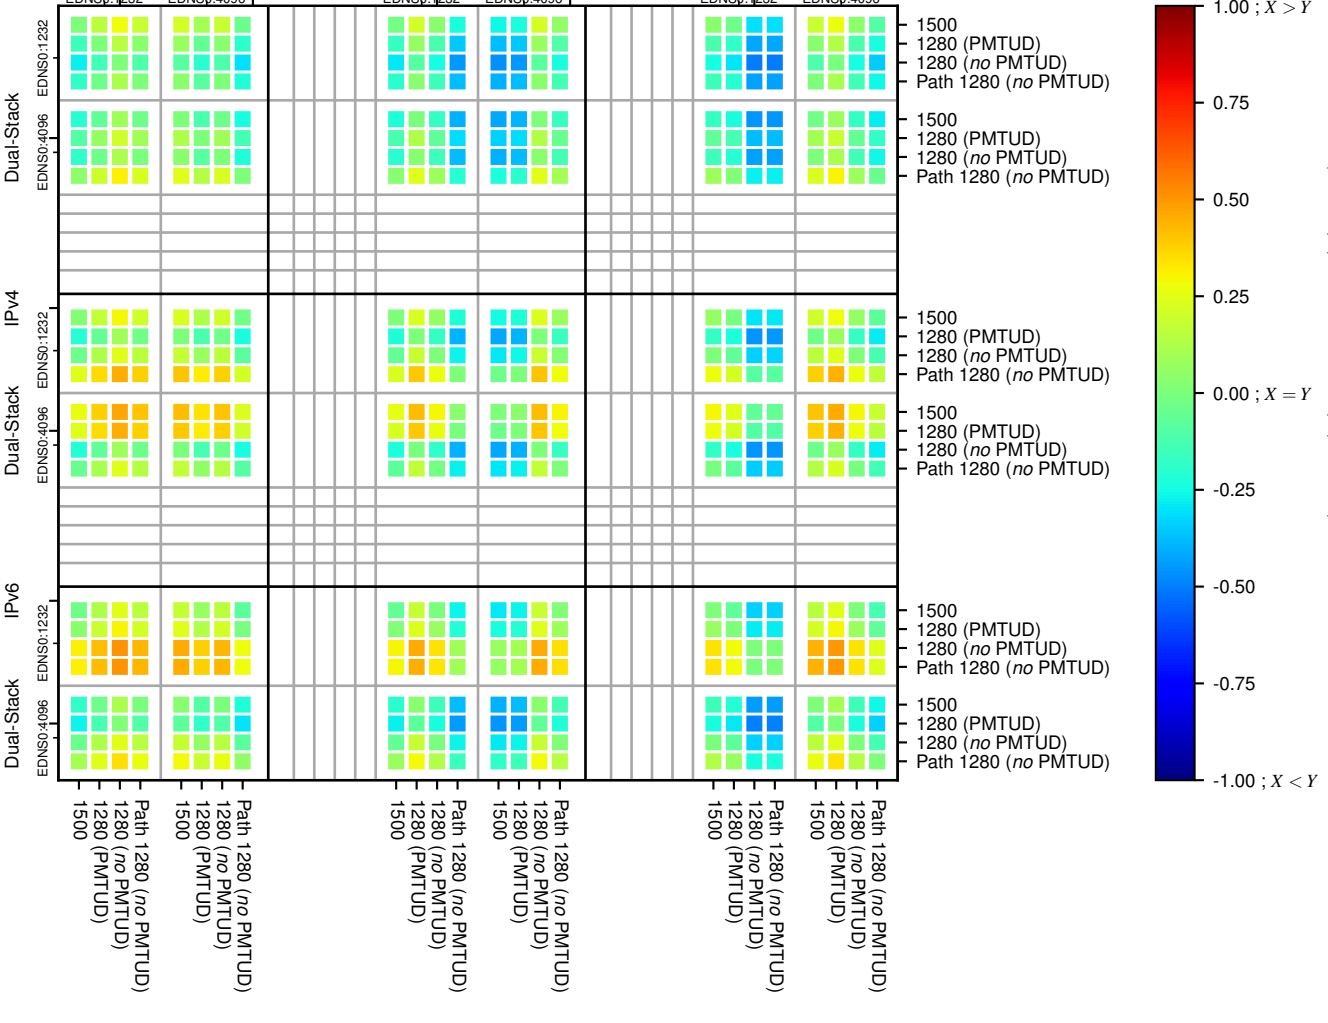

All Zones without DNSSEC returning NOERROR for '.de'

All Zones with DNSSEC returning NOERROR for '.de'

All Zones returning NOERROR for '.de'