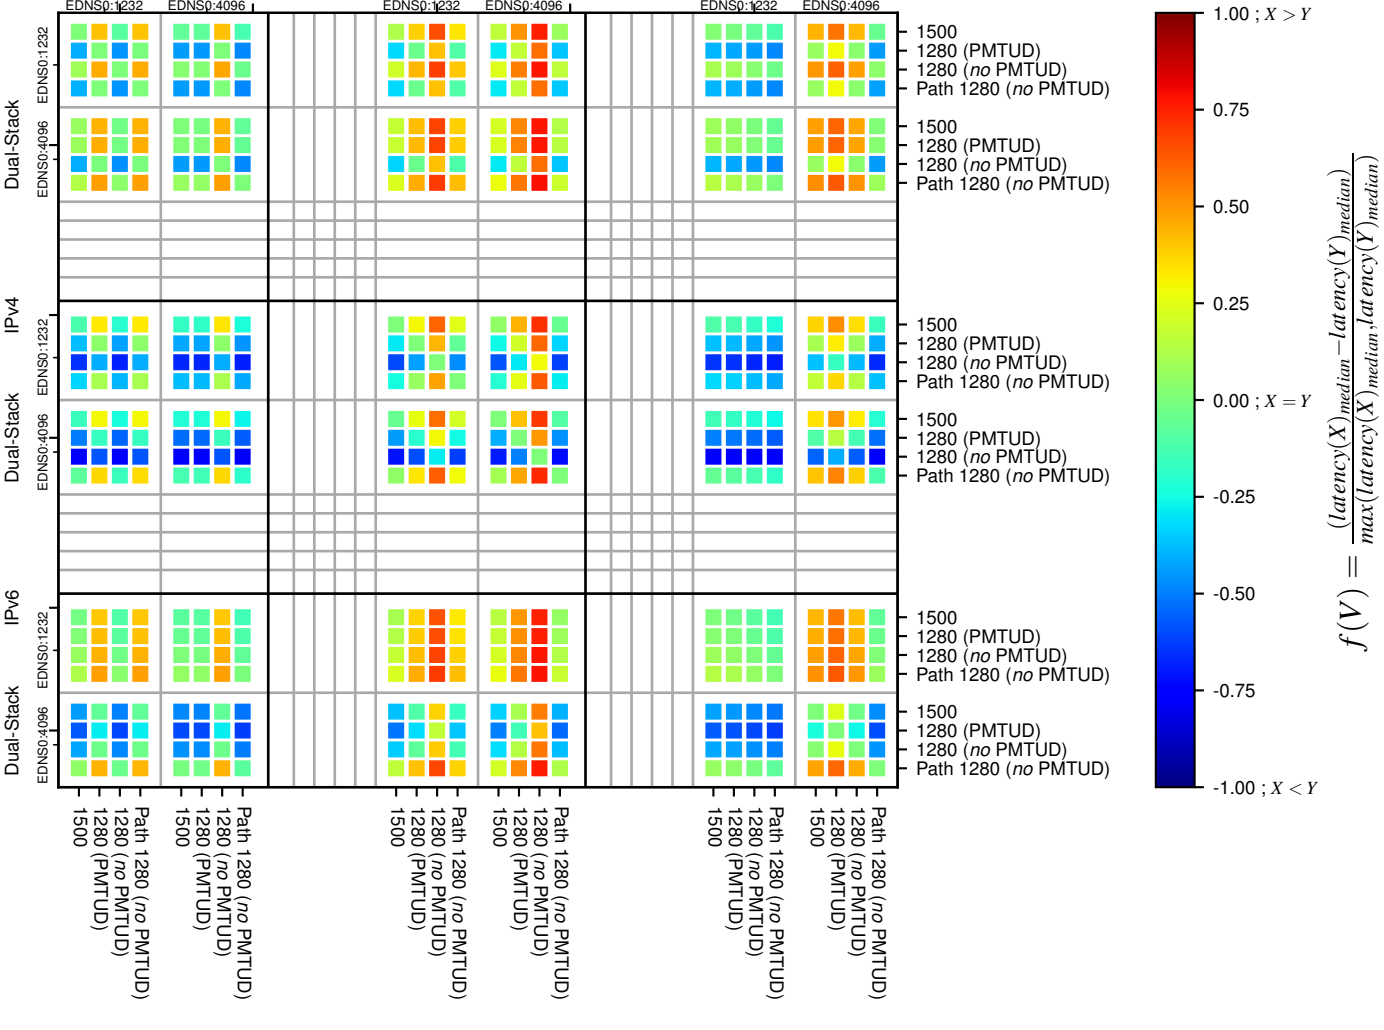

All Zones without DNSSEC returning NOERROR for '.jp'

All Zones with DNSSEC returning NOERROR for '.jp'

All Zones returning NOERROR for '.jp'