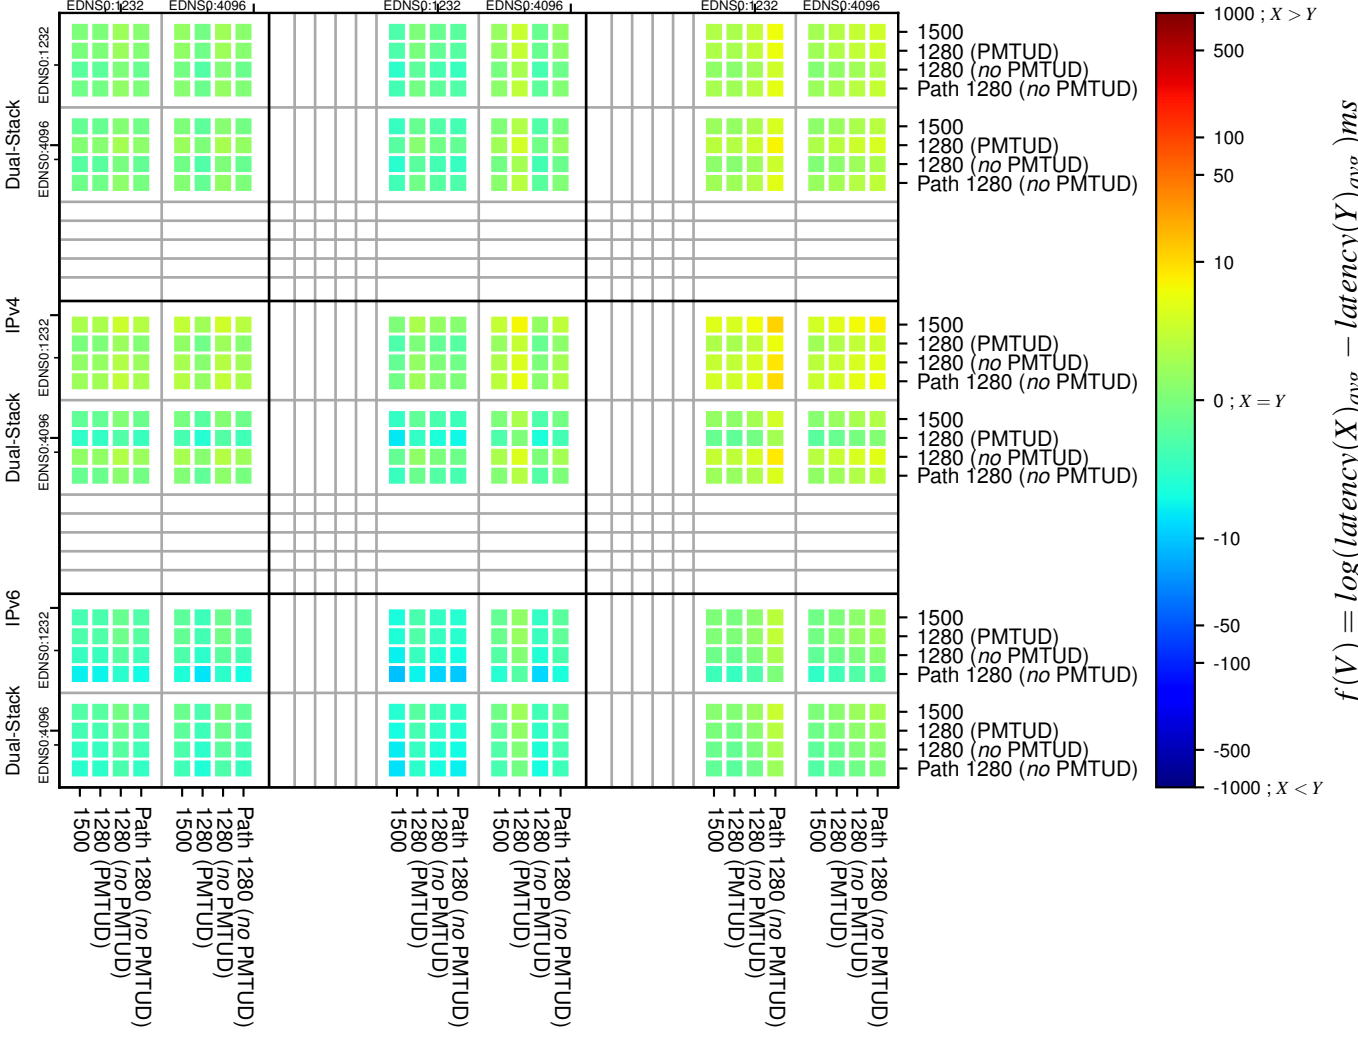

All Zones without DNSSEC returning NOERROR for '.all_psl_domains'

All Zones with DNSSEC returning NOERROR for '.all_psl_domains'

All Zones returning NOERROR for '.all_psl_domains'