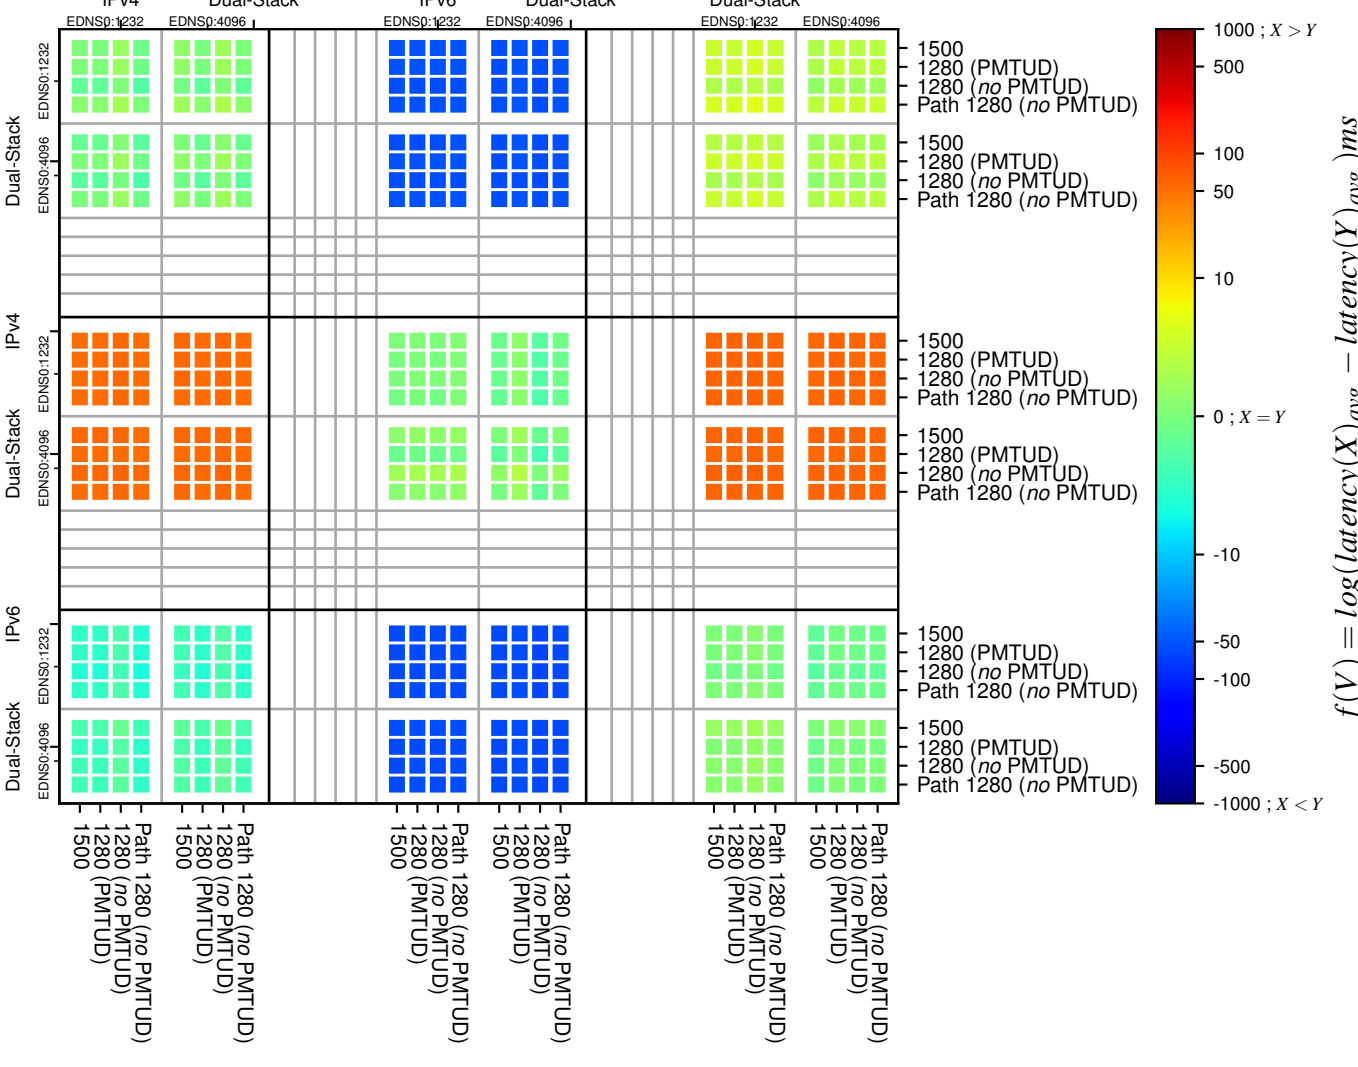

All Zones without DNSSEC returning NOERROR for '.all_psl_domains'

All Zones with DNSSEC returning NOERROR for '.all_psl_domains'

All Zones returning NOERROR for '.all_psl_domains'