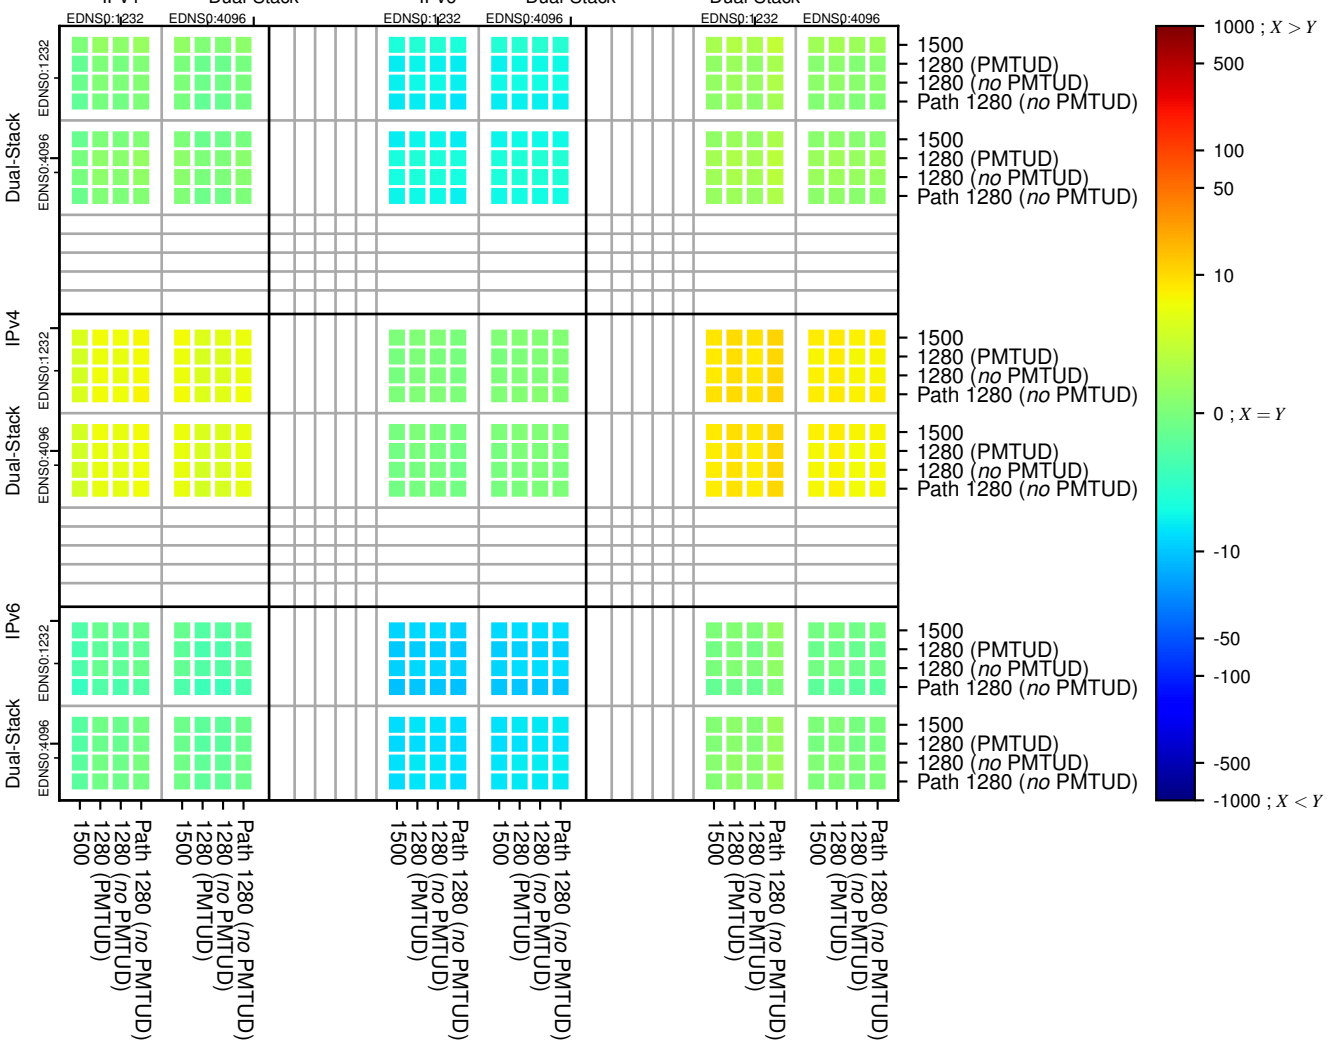

All Zones without DNSSEC returning NOERROR for '.com'

All Zones with DNSSEC returning NOERROR for '.com'

All Zones returning NOERROR for '.com'