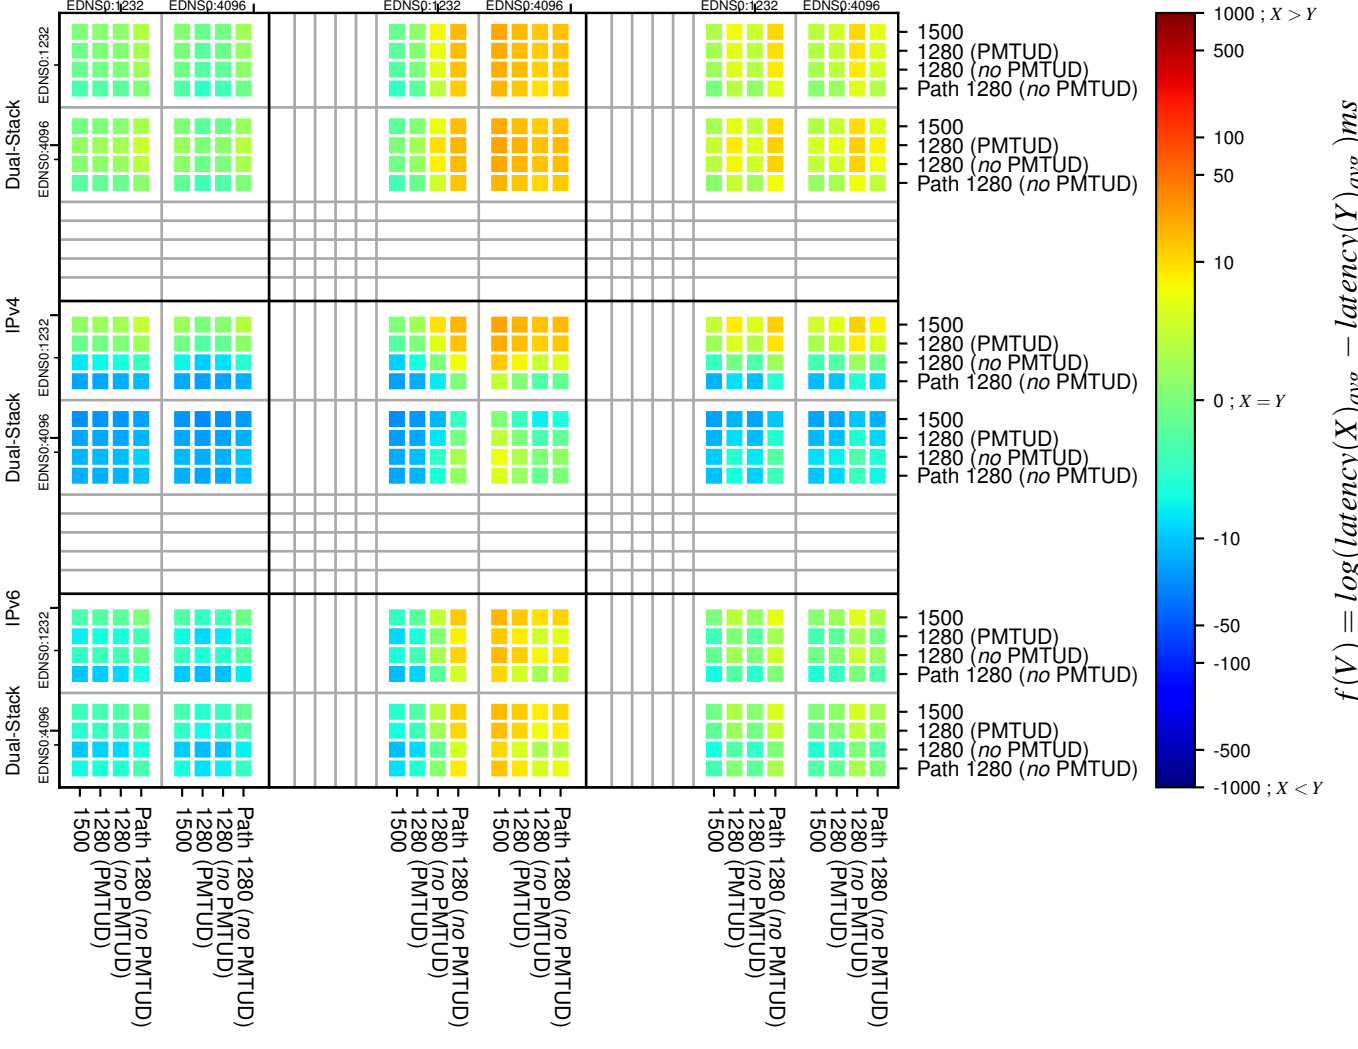

All Zones without DNSSEC returning NOERROR for '.de'

All Zones with DNSSEC returning NOERROR for '.de'

All Zones returning NOERROR for '.de'