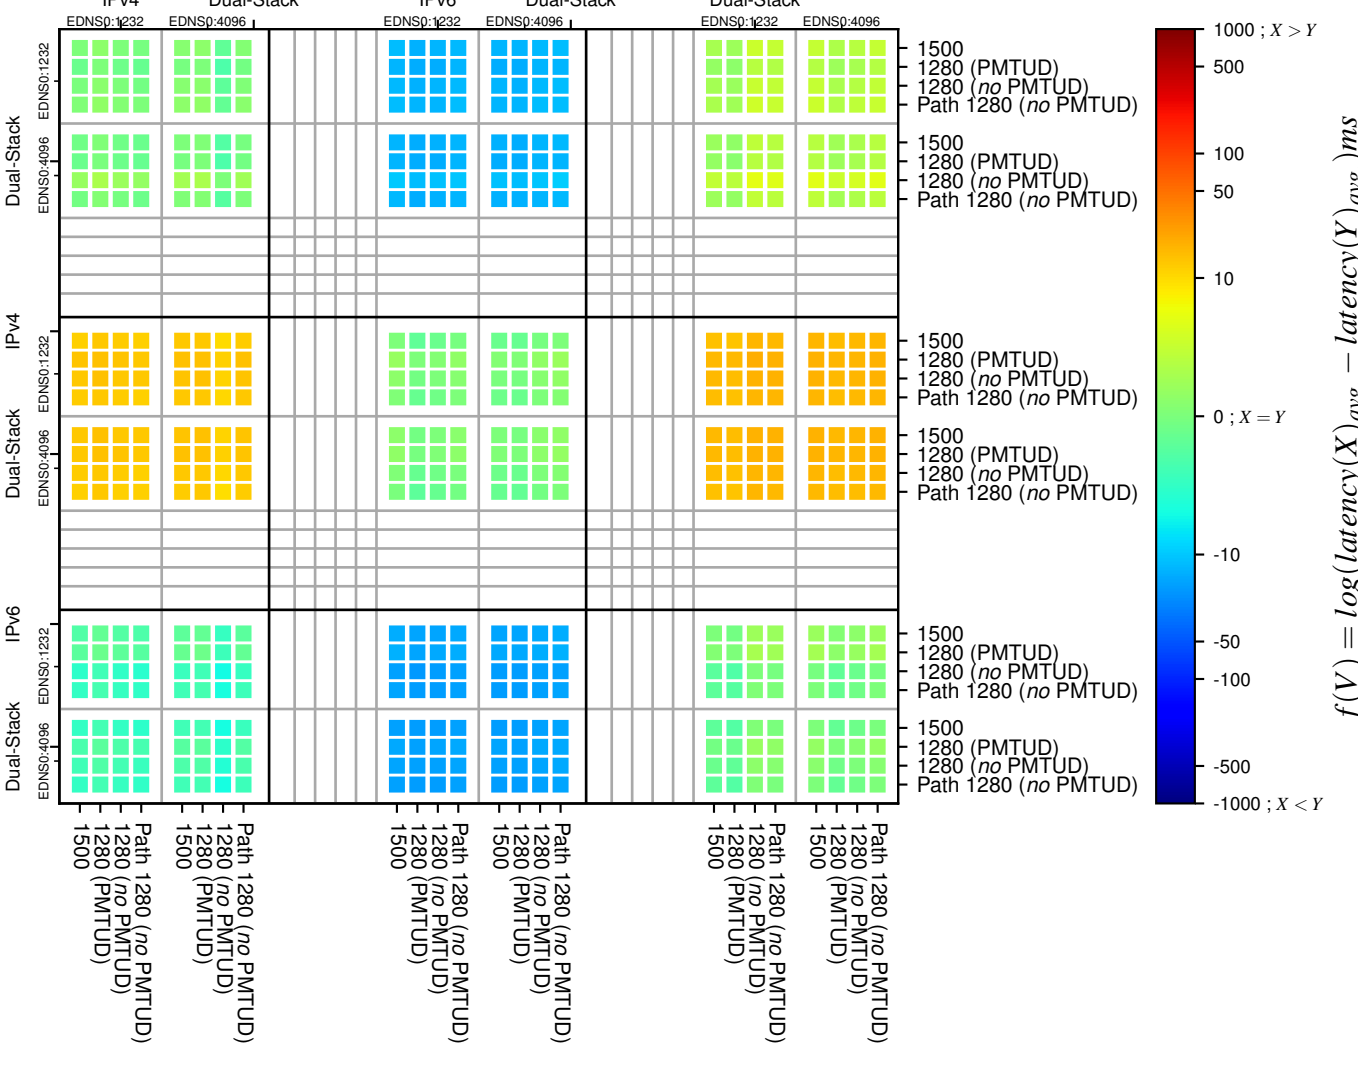

All Zones without DNSSEC returning NOERROR for '.de'

All Zones with DNSSEC returning NOERROR for '.de'

All Zones returning NOERROR for '.de'