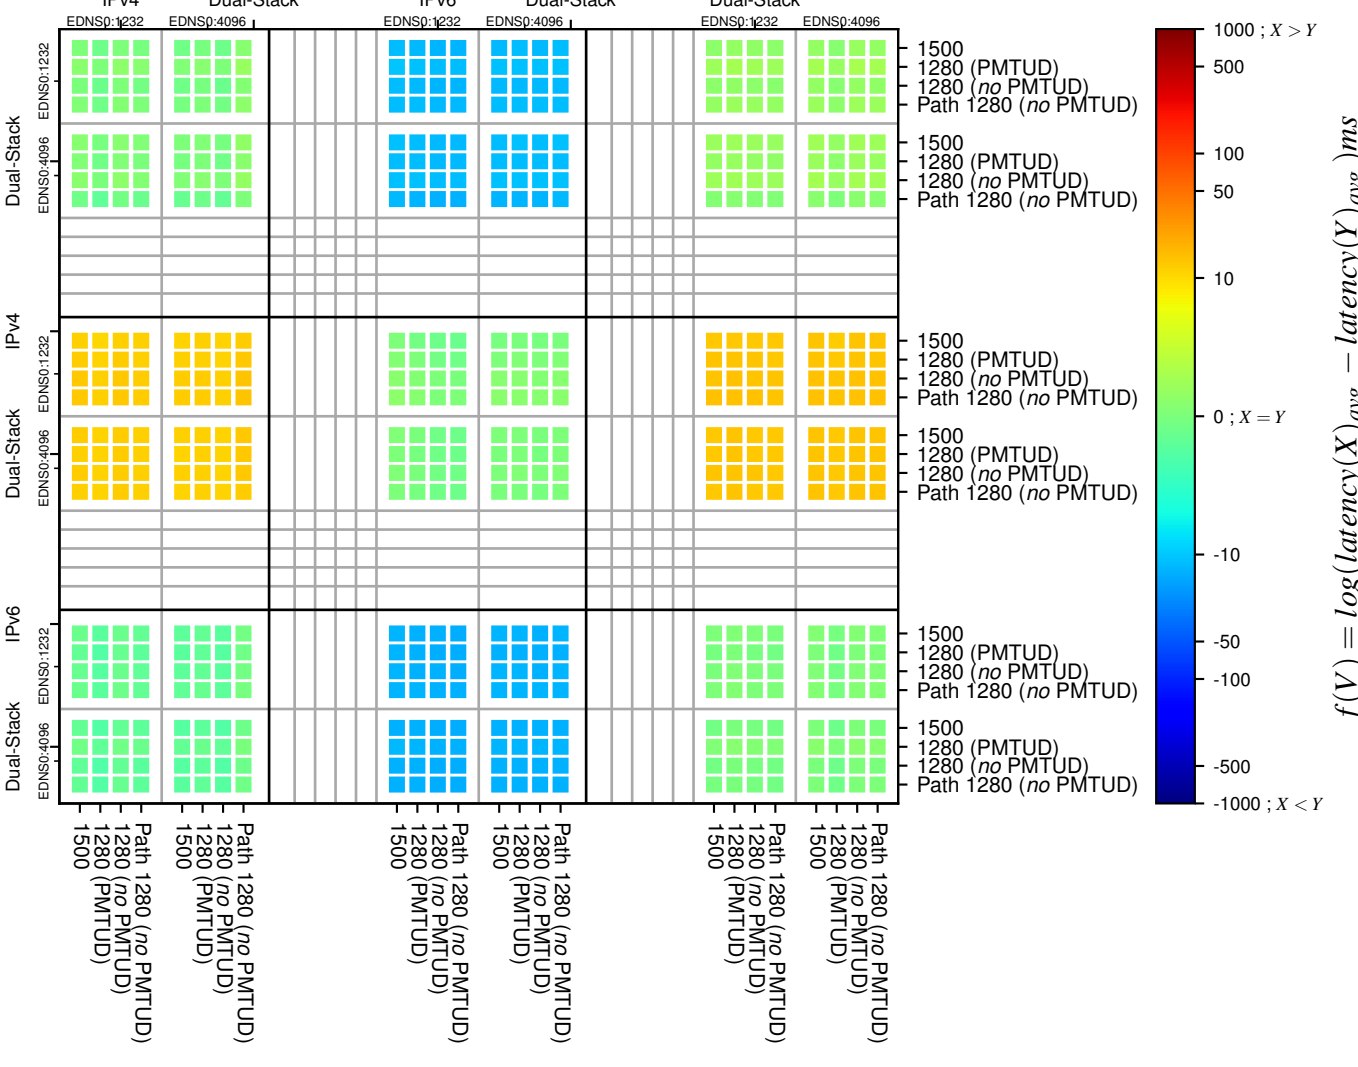

**All Zones without DNSSEC returning NOERROR for '.fr'**

**All Zones with DNSSEC returning NOERROR for '.fr'**

**All Zones returning NOERROR for '.fr'**