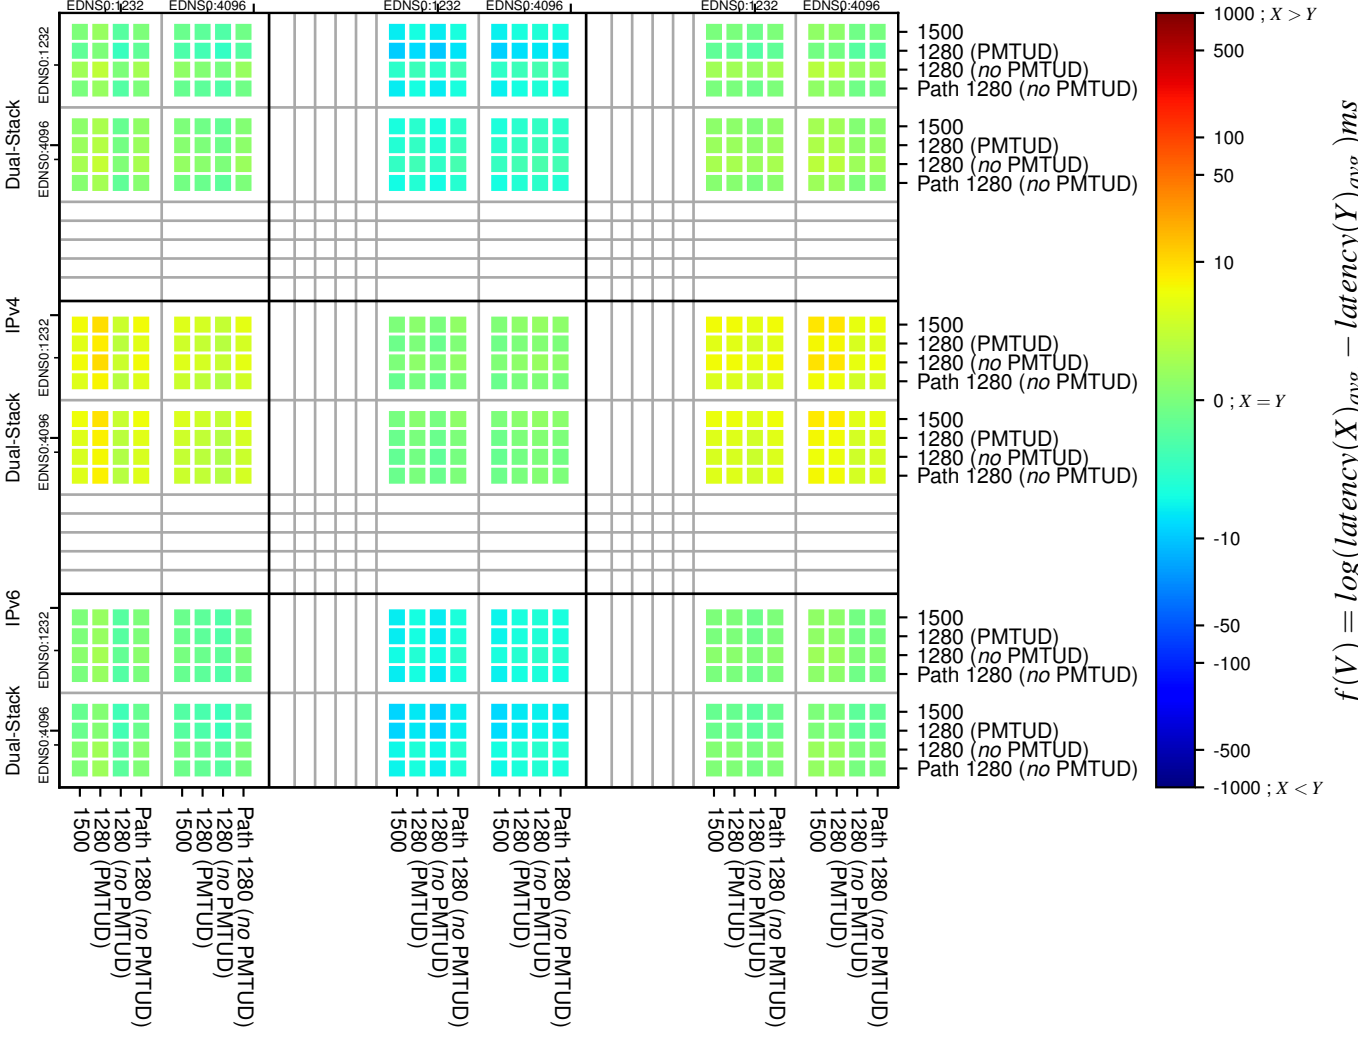

**All Zones without DNSSEC returning NOERROR for '.fr'**

**All Zones with DNSSEC returning NOERROR for '.fr'**

**All Zones returning NOERROR for '.fr'**