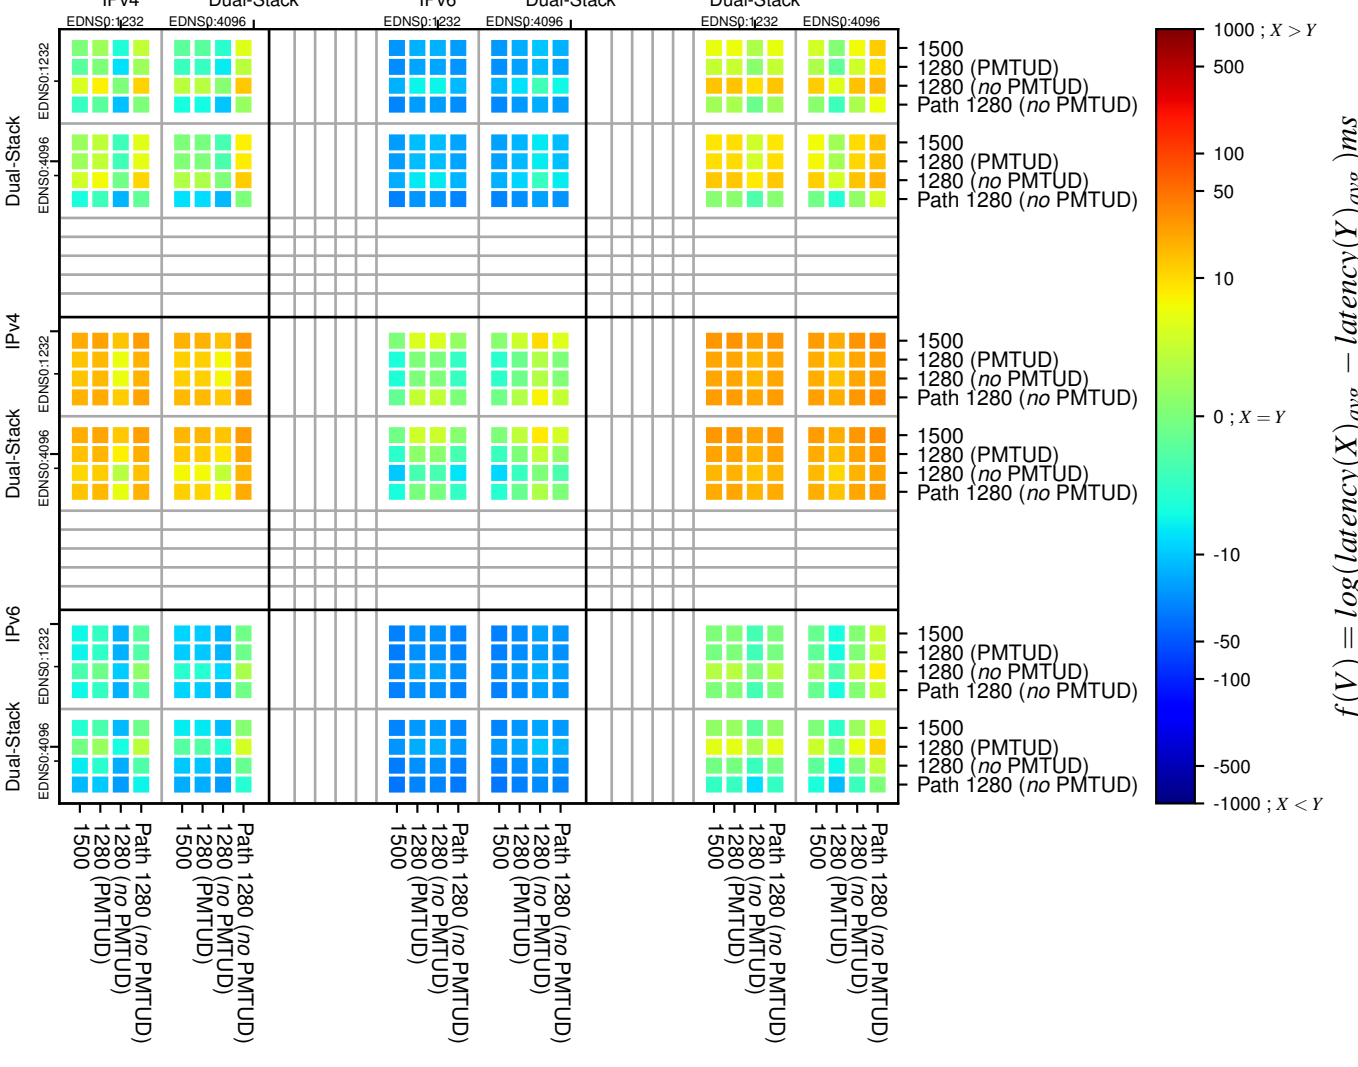

All Zones without DNSSEC returning NOERROR for '.se'

All Zones with DNSSEC returning NOERROR for '.se'

All Zones returning NOERROR for '.se'