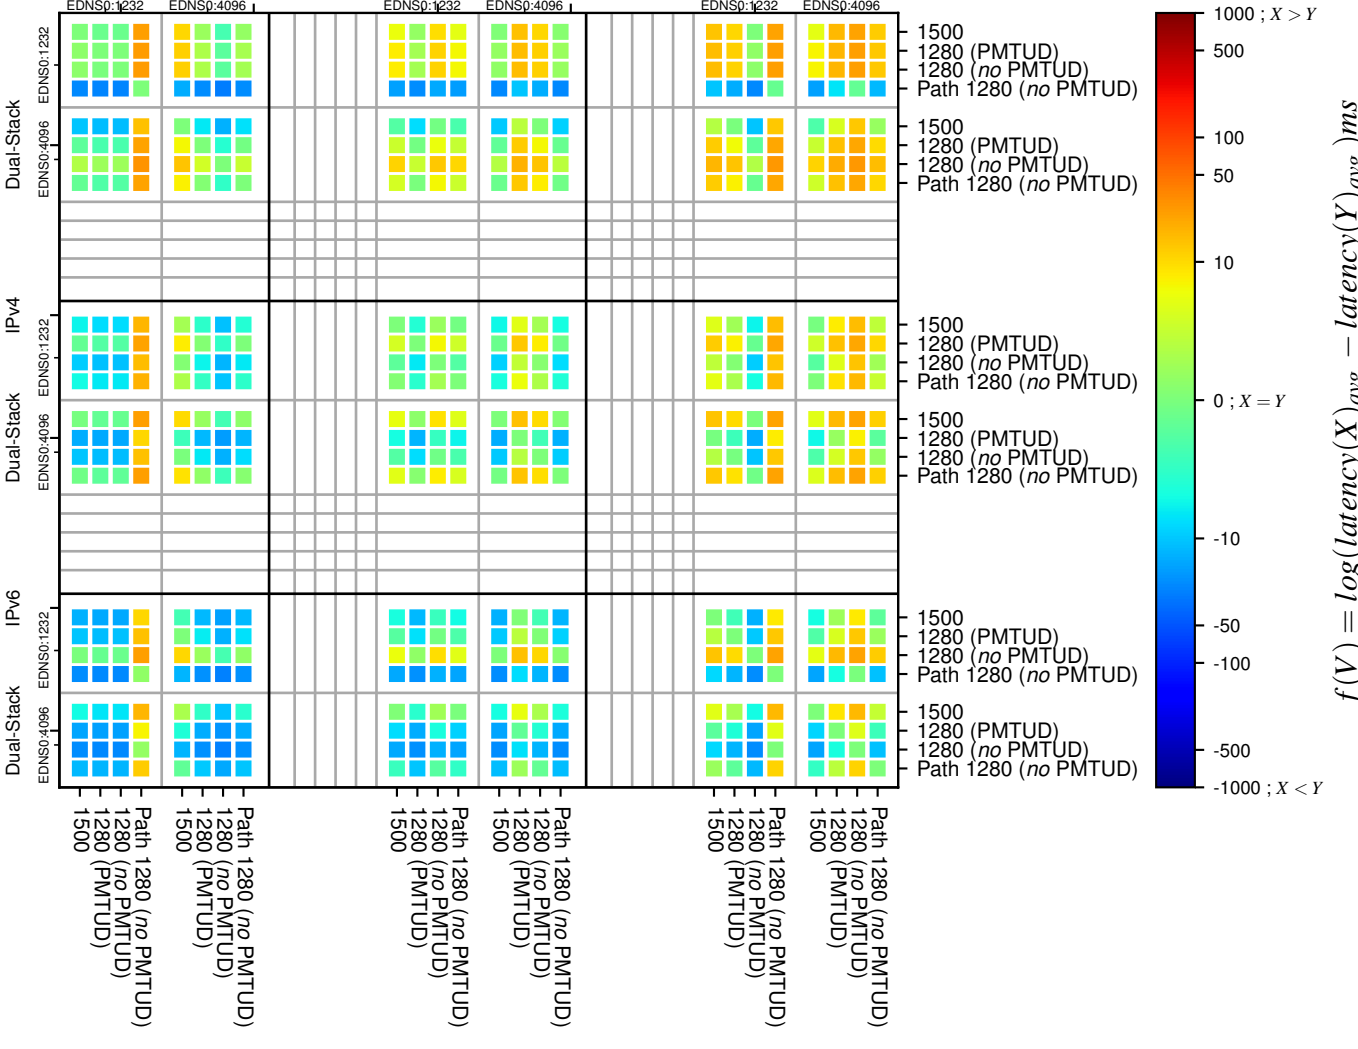

All Zones without DNSSEC returning NOERROR for '.se'

All Zones with DNSSEC returning NOERROR for '.se'

All Zones returning NOERROR for '.se'