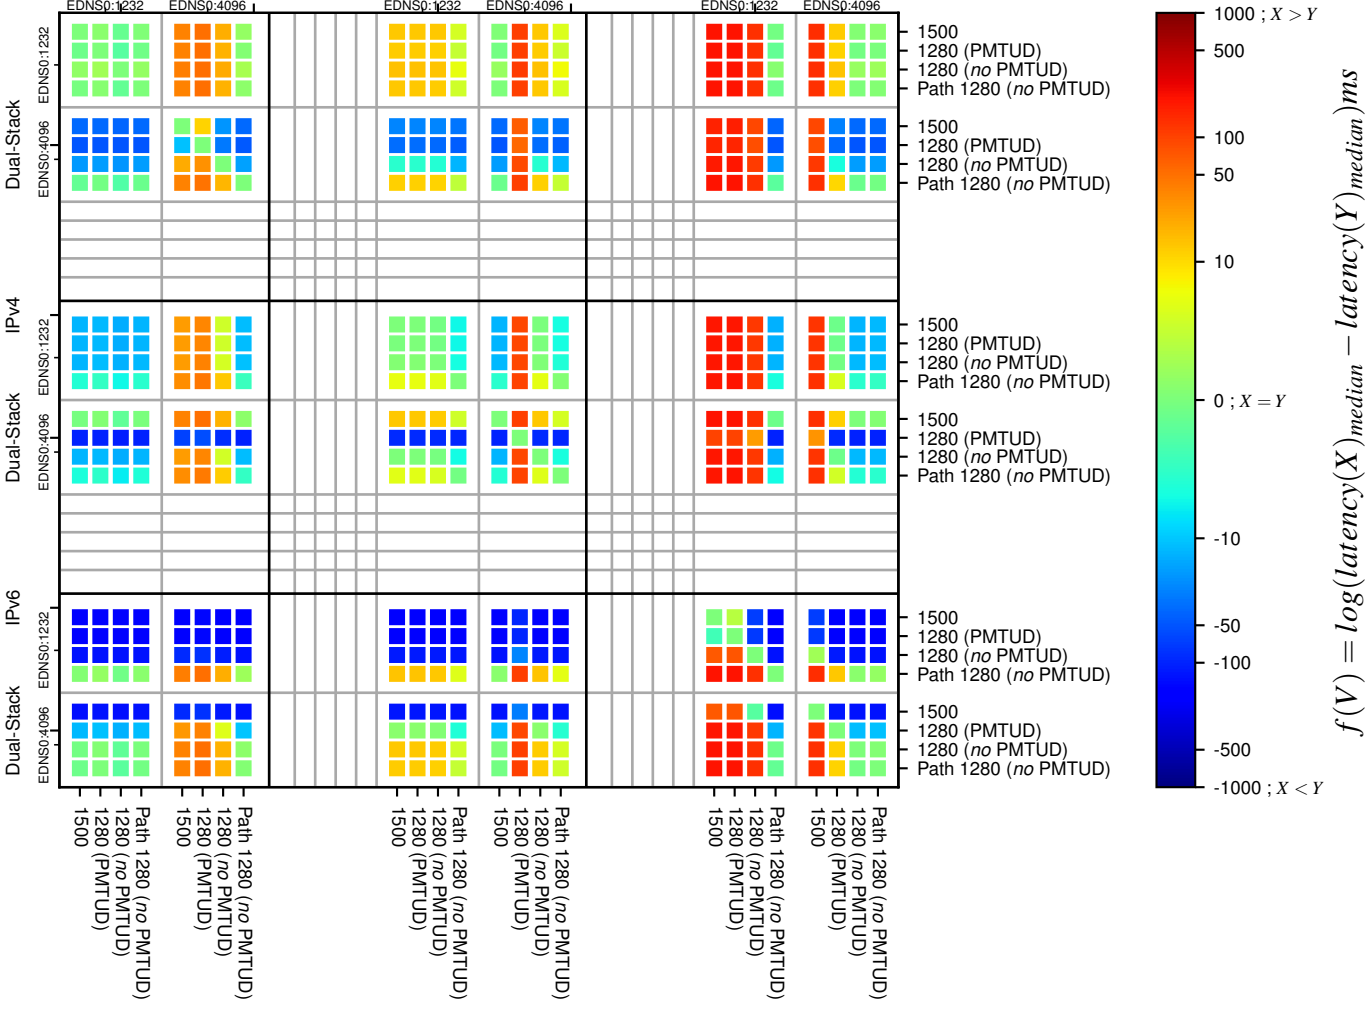

All Zones without DNSSEC returning NOERROR for '.all_psl_domains'

All Zones with DNSSEC returning NOERROR for '.all_psl_domains'

All Zones returning NOERROR for '.all_psl_domains'