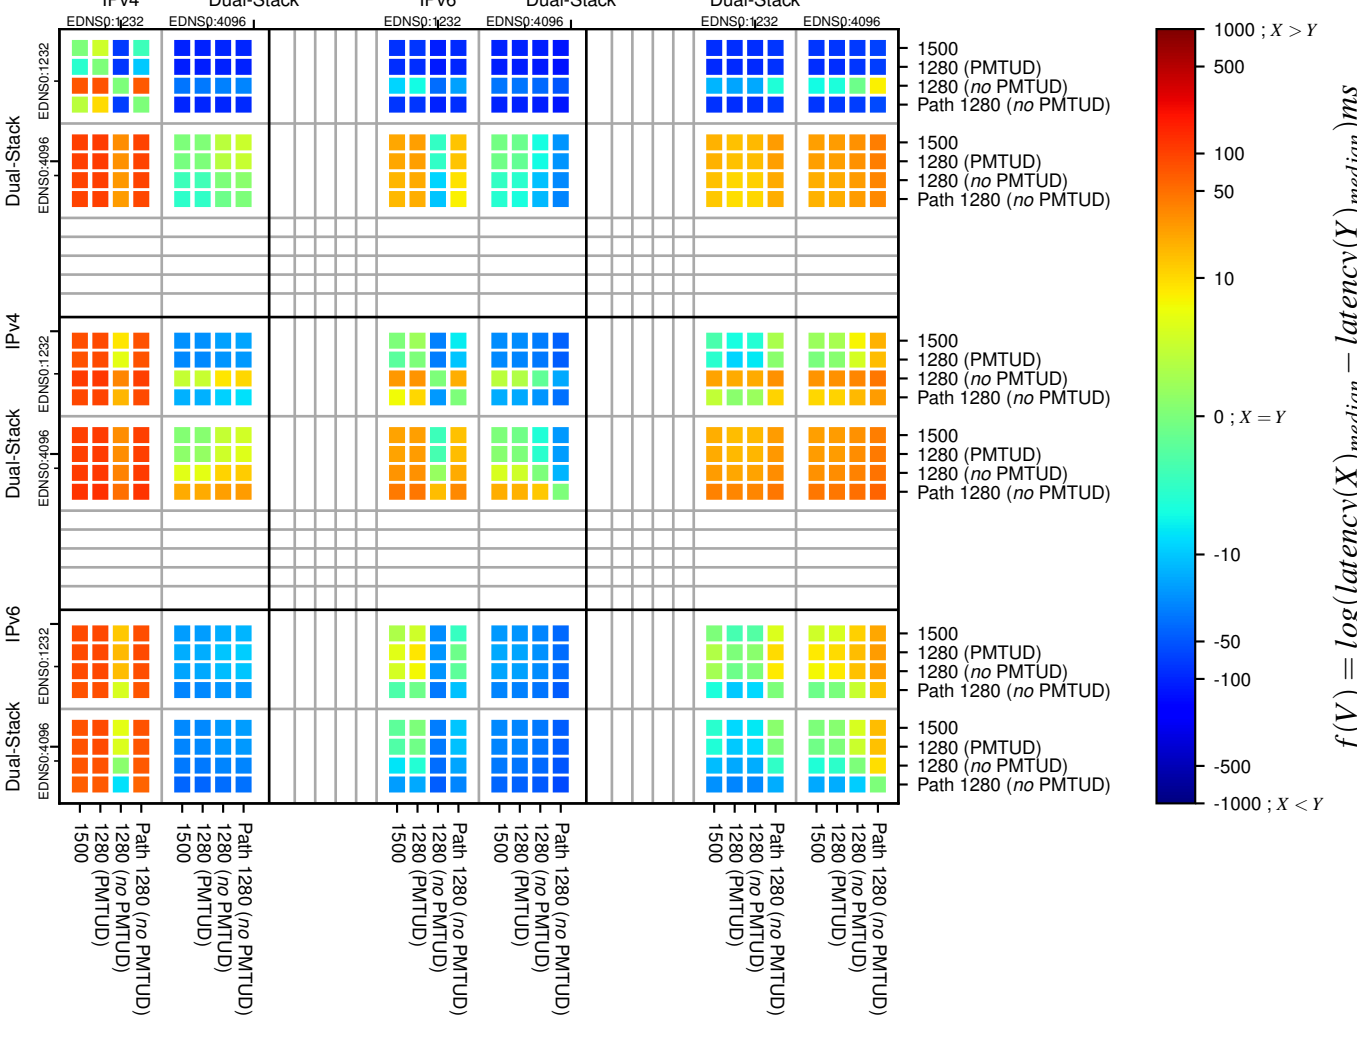

All Zones without DNSSEC returning NOERROR for '.de'

All Zones with DNSSEC returning NOERROR for '.de'

All Zones returning NOERROR for '.de'