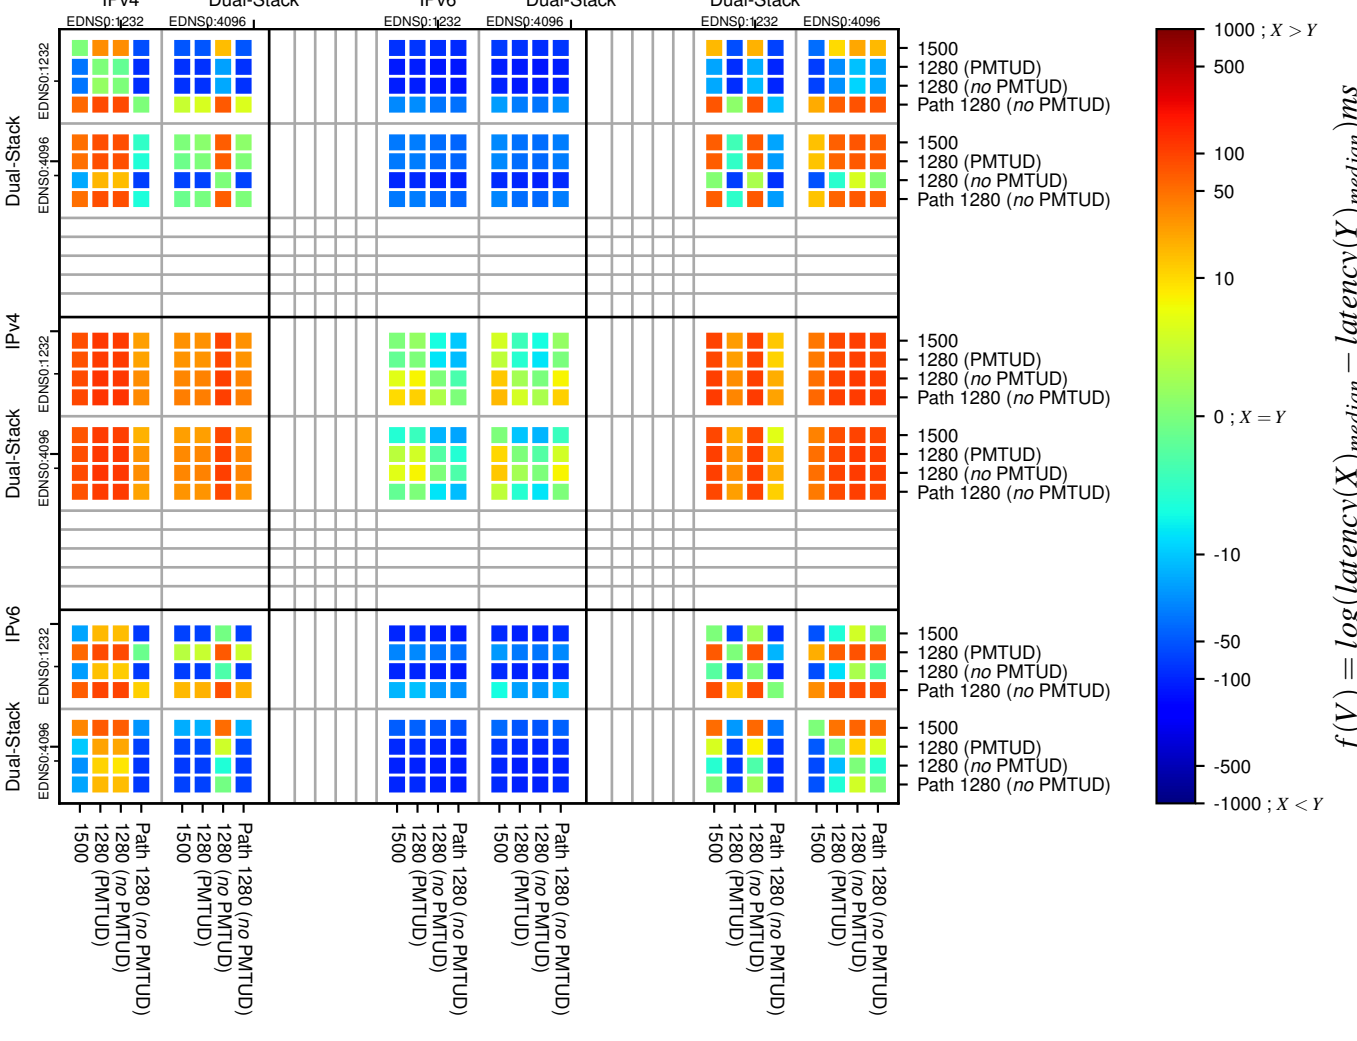

**All Zones without DNSSEC returning NOERROR for '.nl'**

**All Zones with DNSSEC returning NOERROR for '.nl'**

**All Zones returning NOERROR for '.nl'**