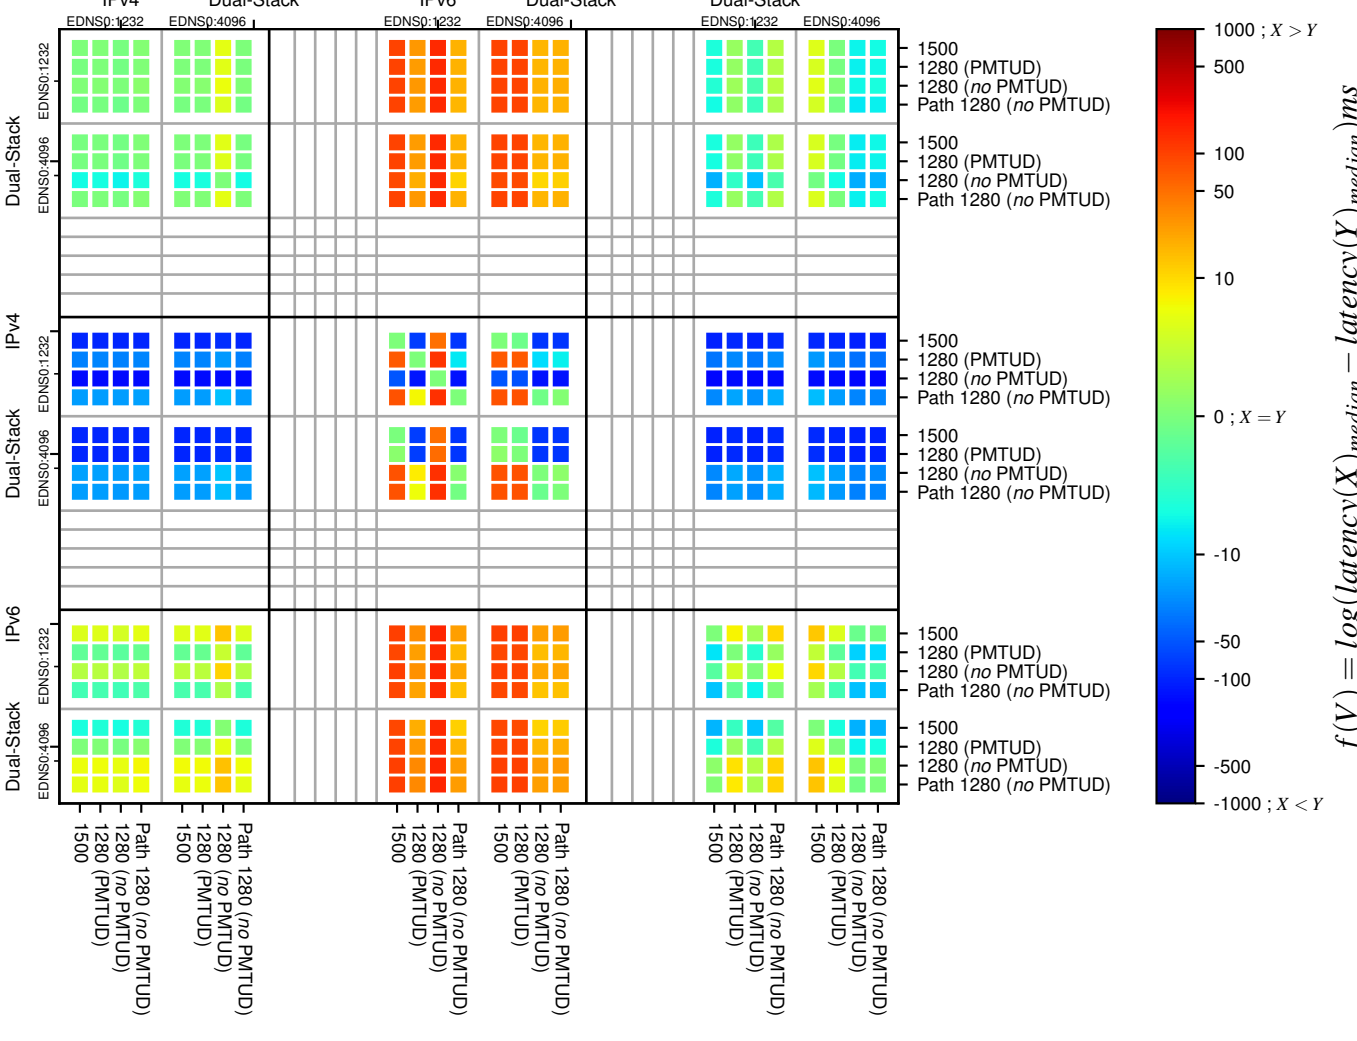

**All Zones without DNSSEC returning NOERROR for '.uk'**

**All Zones with DNSSEC returning NOERROR for '.uk'**

**All Zones returning NOERROR for '.uk'**