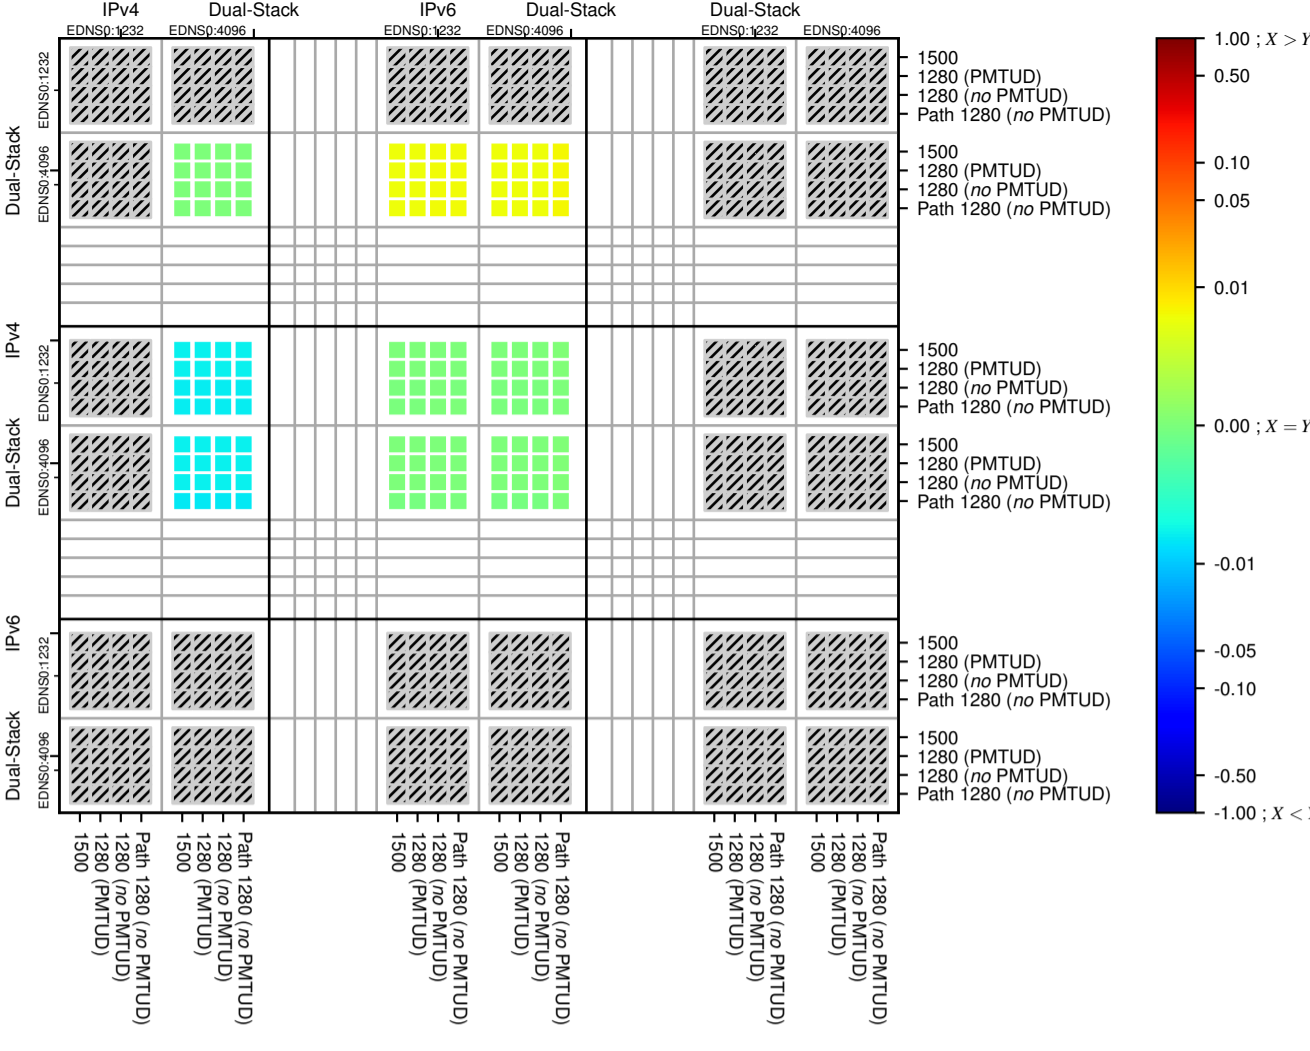

### All Zones without DNSSEC for '.de'