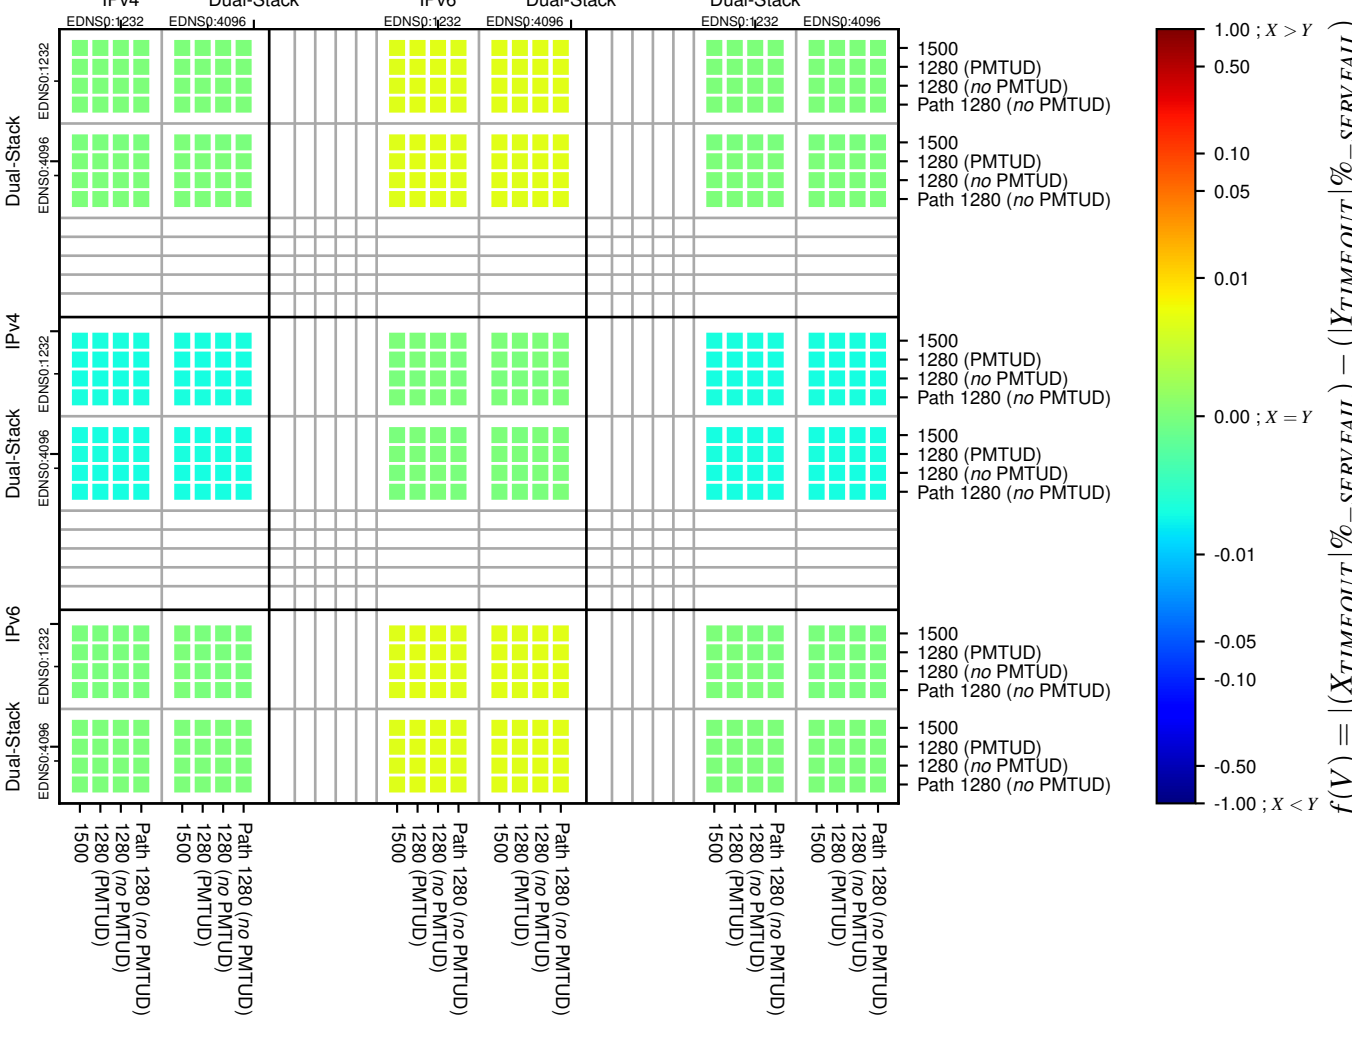

### All Zones without DNSSEC for '.jp'

### All Zones with DNSSEC for '.jp'