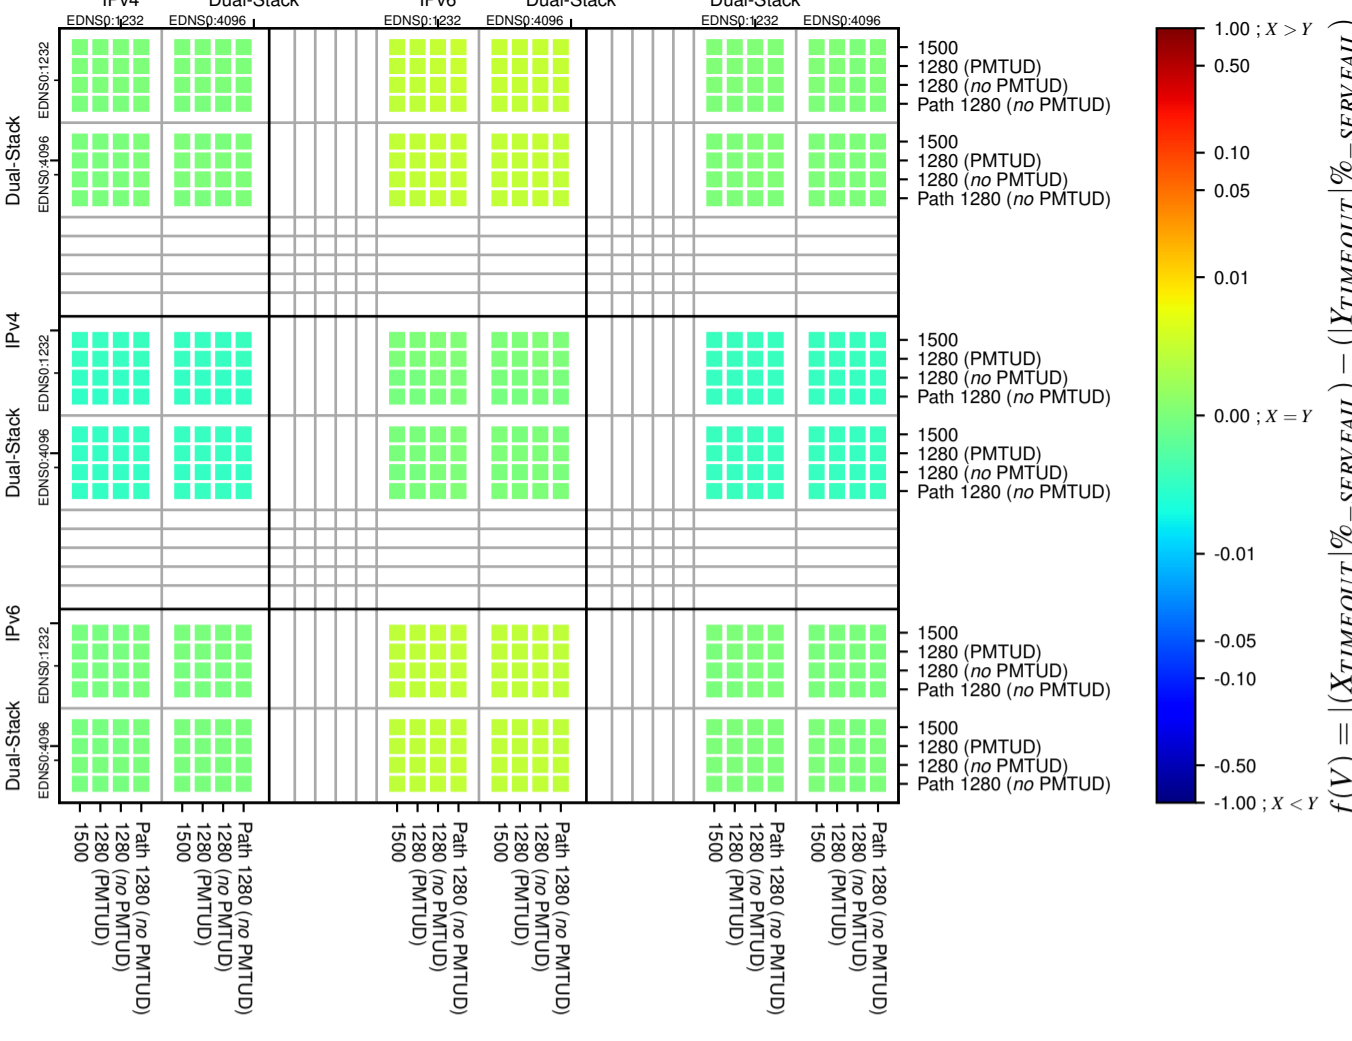

### All Zones without DNSSEC for '.net'

### All Zones with DNSSEC for '.net'