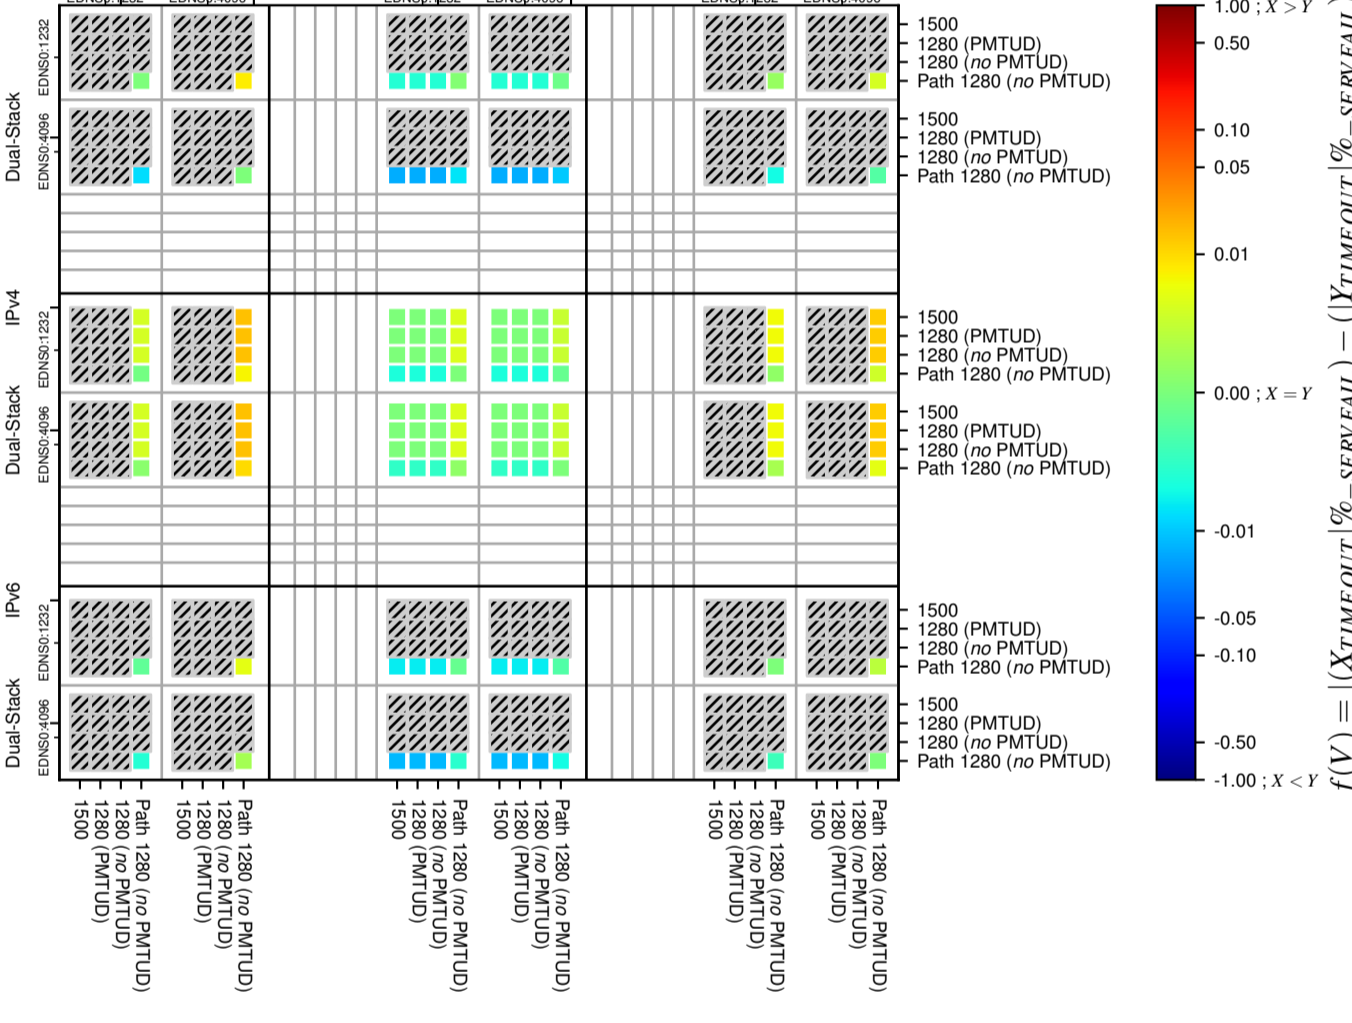

### All Zones without DNSSEC for '.nl'

### All Zones with DNSSEC for '.nl'