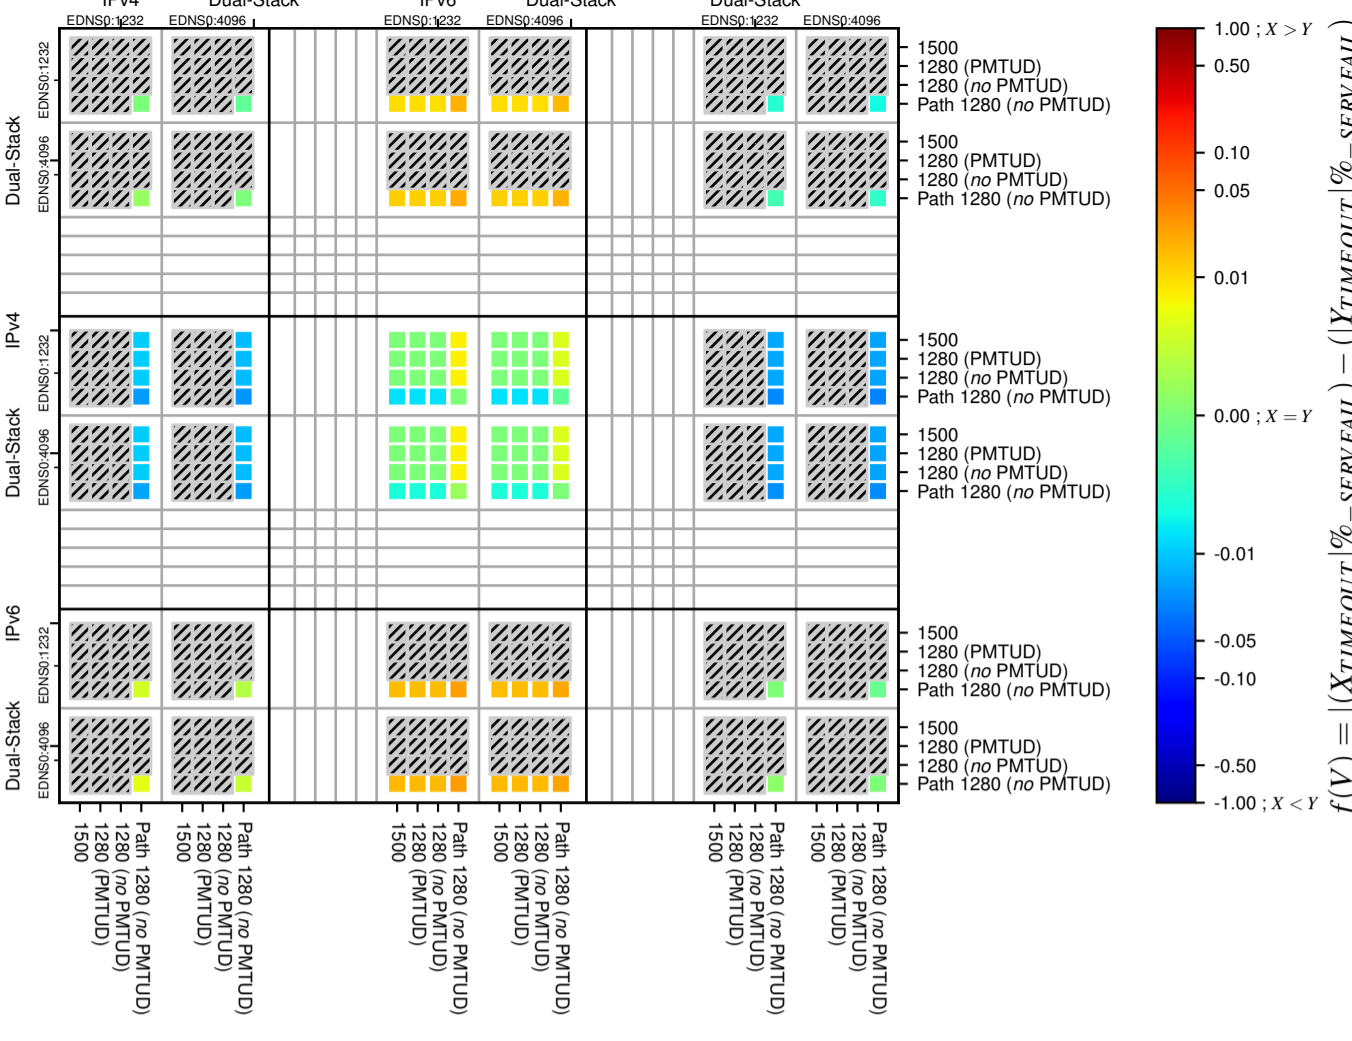

### All Zones without DNSSEC for '.nl'

### All Zones with DNSSEC for '.nl'