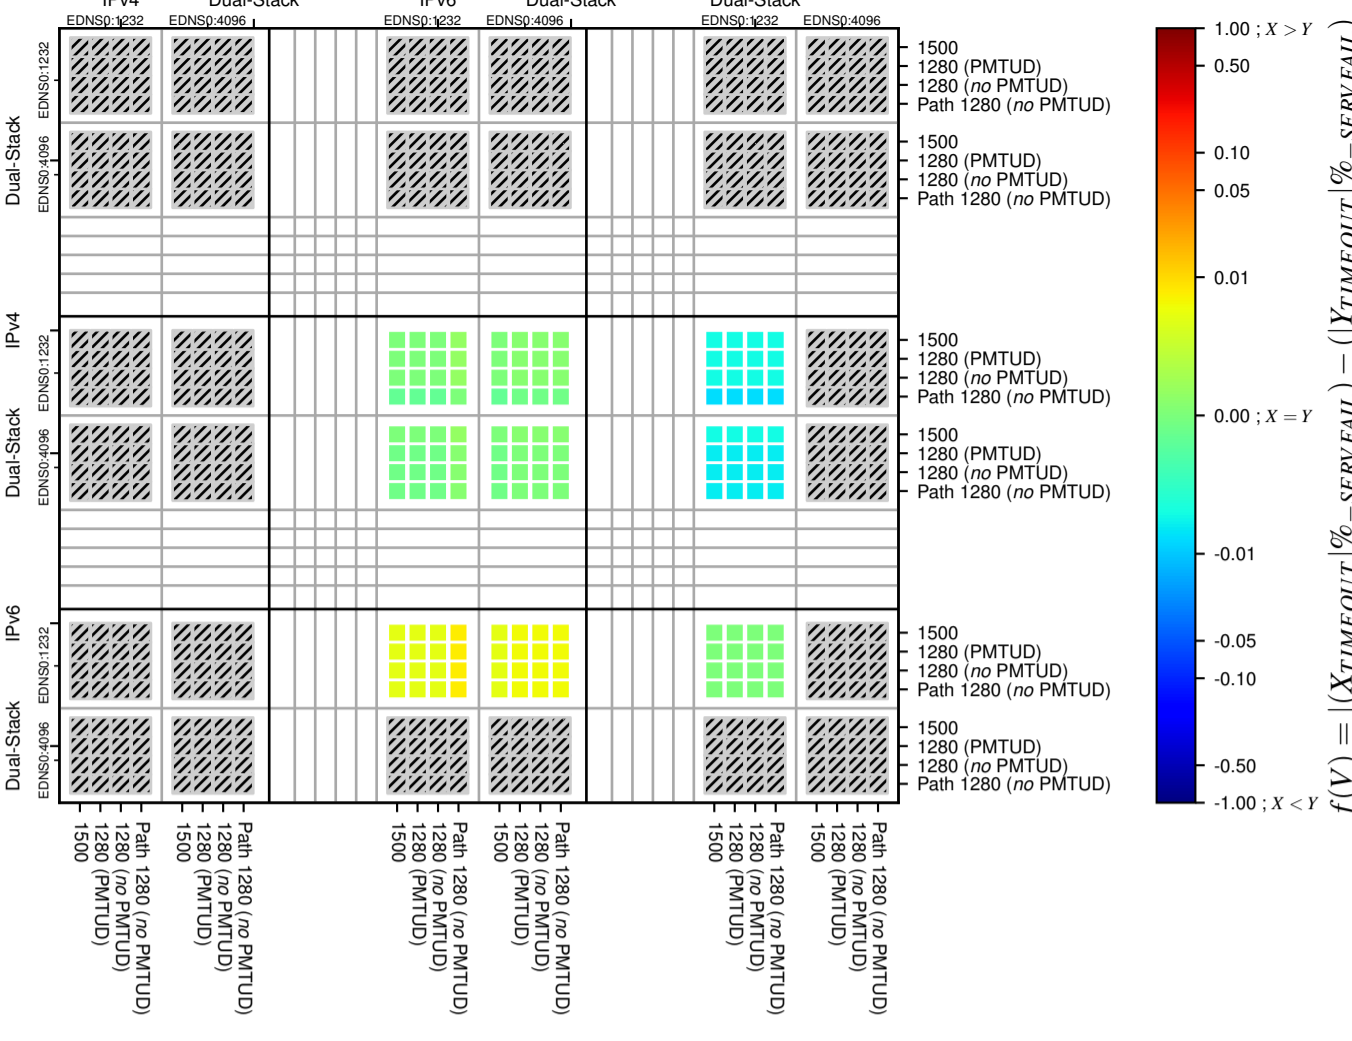

### All Zones without DNSSEC for '.se'

### All Zones for '.se'

$$f(V) = |(X_{TIMEOUT} \% - SERVFAIL) - (Y_{TIMEOUT} \% - SERVFAIL)|$$

$$f(V) = |(X_{TIMEOUT} \% - SERVFAIL) - (Y_{TIMEOUT} \% - SERVFAIL)|$$

$$f(V) = |(X_{TIMEOUT} \% - SERVFAIL) - (Y_{TIMEOUT} \% - SERVFAIL)|$$