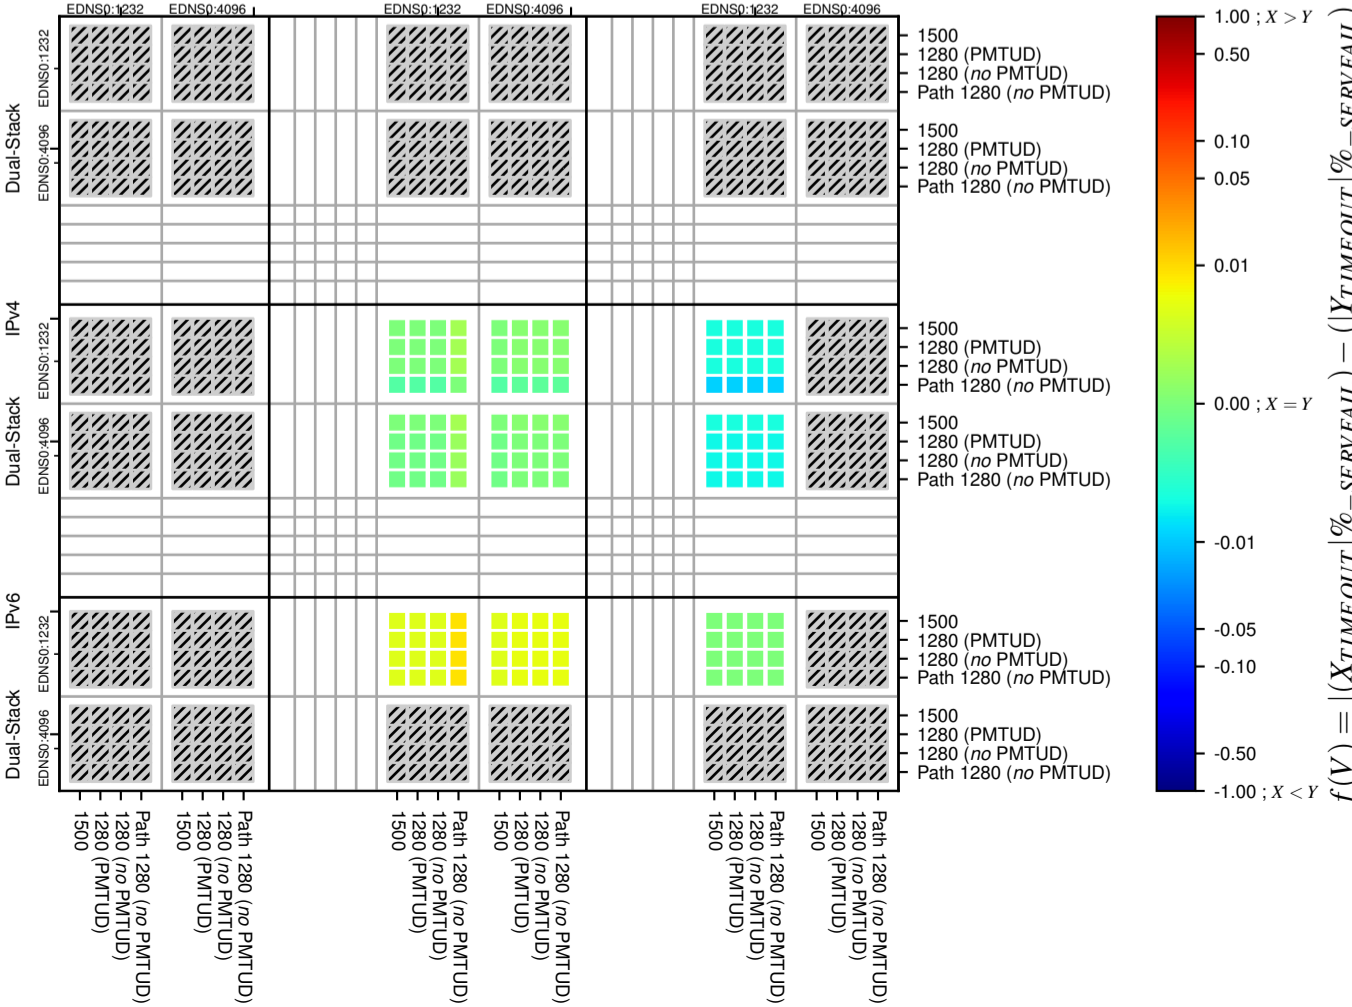

### All Zones without DNSSEC for '.se'

### All Zones with DNSSEC for '.se'

### All Zones for '.se'

$$f(V) = |(X_{TIMEOUT} \% - SERVFAIL) - (Y_{TIMEOUT} \% - SERVFAIL)|$$

$$f(V) = |(X_{TIMEOUT} \% - SERVFAIL) - (Y_{TIMEOUT} \% - SERVFAIL)|$$

$$f(V) = |(X_{TIMEOUT} \% - SERVFAIL) - (Y_{TIMEOUT} \% - SERVFAIL)|$$