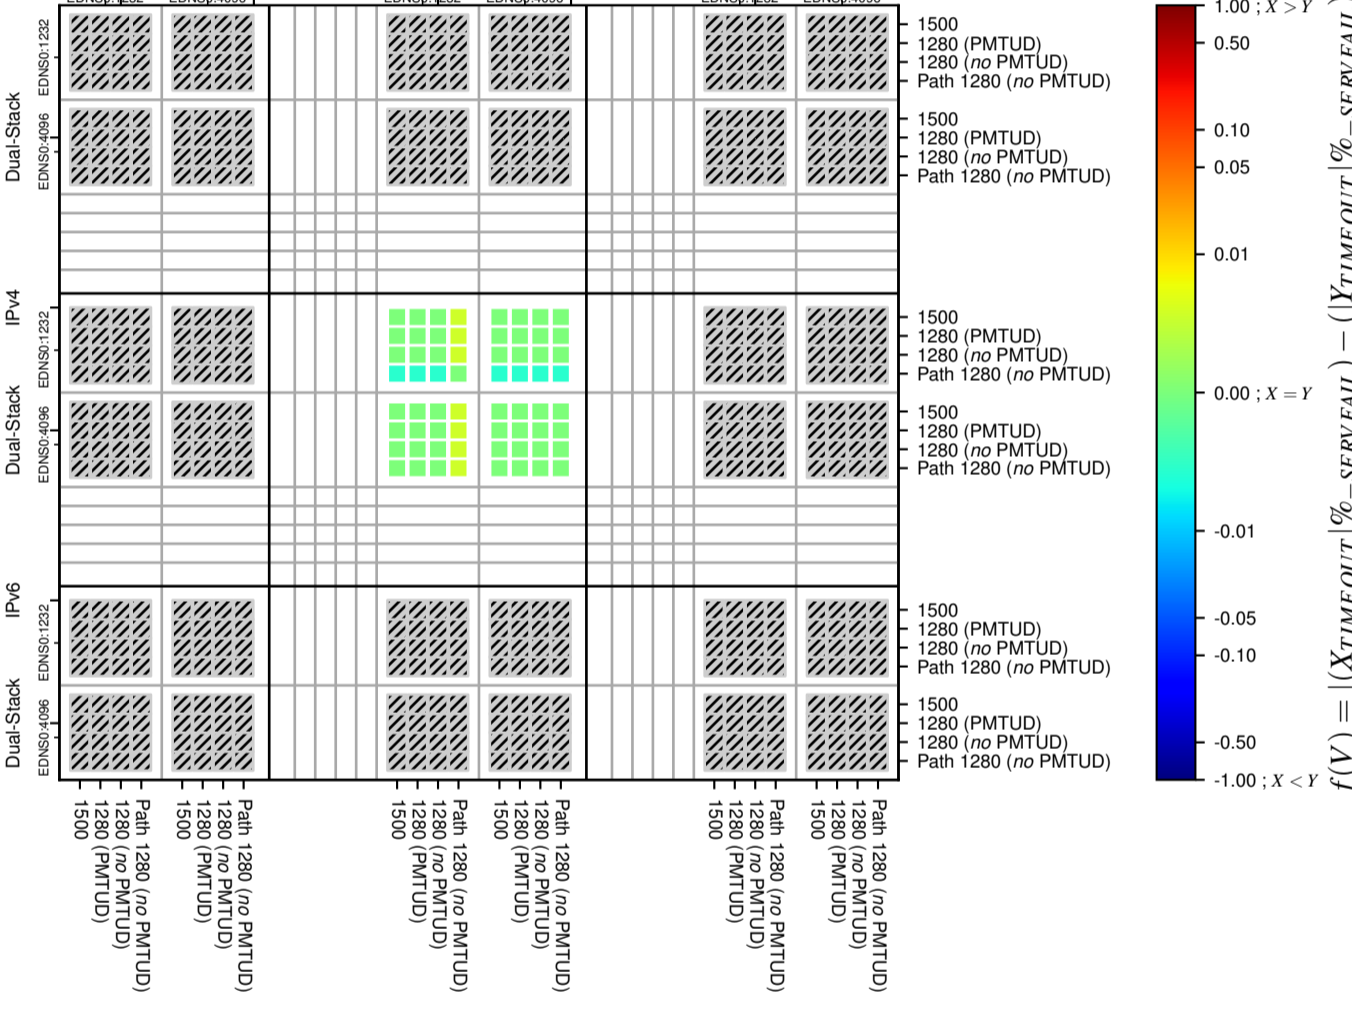

### All Zones without DNSSEC for '.se'

### All Zones for '.se'

$$f(V) = |(X_{TIMEOUT} \% - SERVFAIL) - (Y_{TIMEOUT} \% - SERVFAIL)|$$

$$f(V) = |(X_{TIMEOUT} \% - SERVFAIL) - (Y_{TIMEOUT} \% - SERVFAIL)|$$

$$f(V) = |(X_{TIMEOUT} \% - SERVFAIL) - (Y_{TIMEOUT} \% - SERVFAIL)|$$