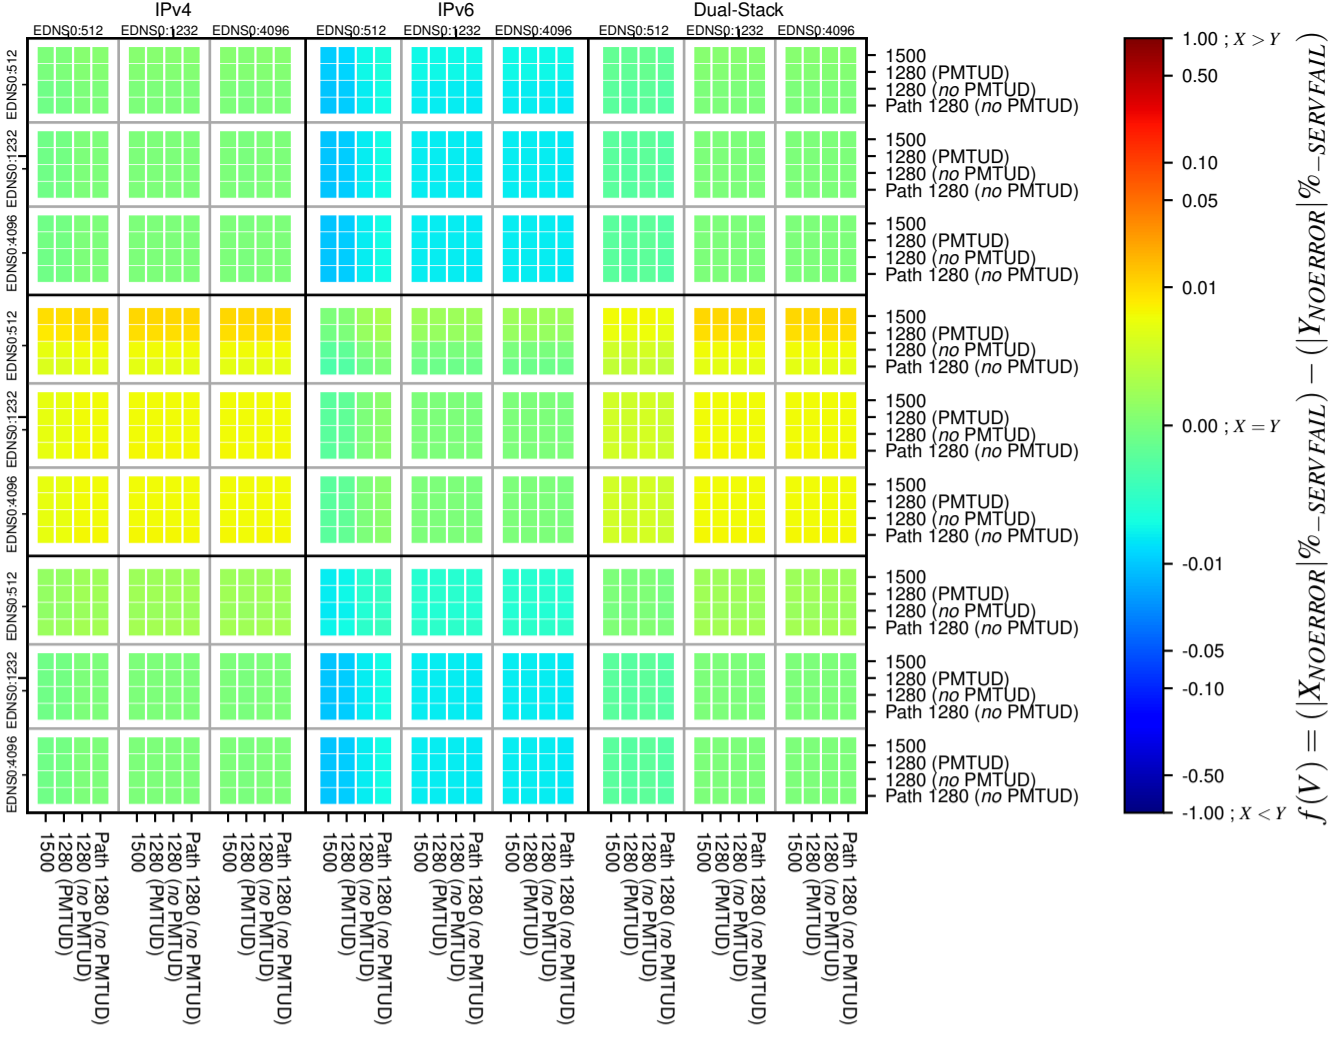

### All Zones without DNSSEC for '.de'