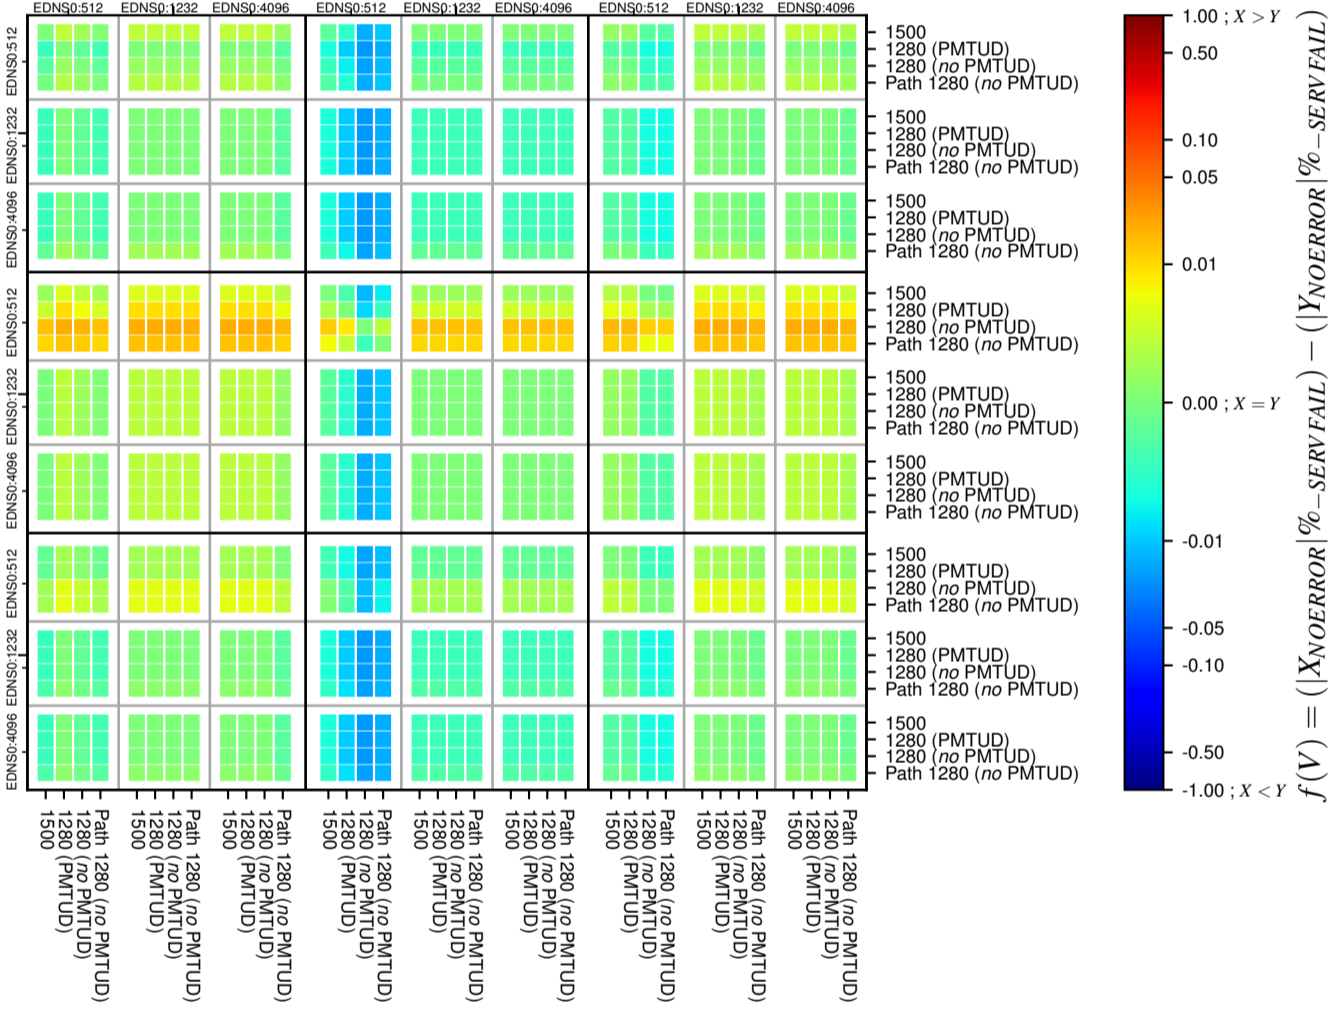

All Zones with DNSSEC for '.de'