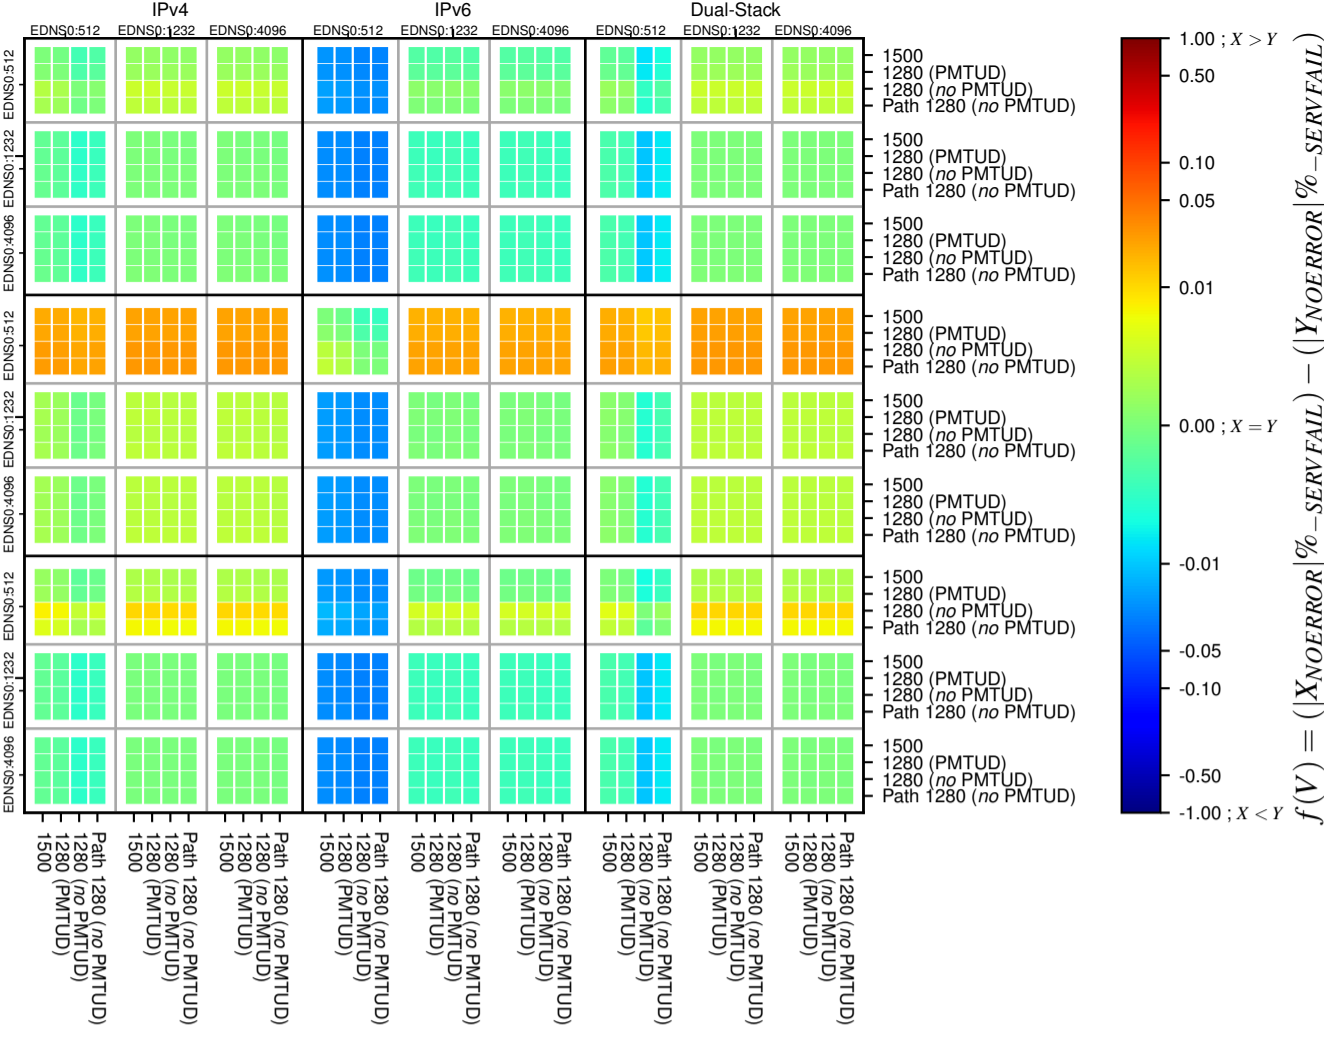

### All Zones without DNSSEC for '.net'

### All Zones with DNSSEC for '.net'