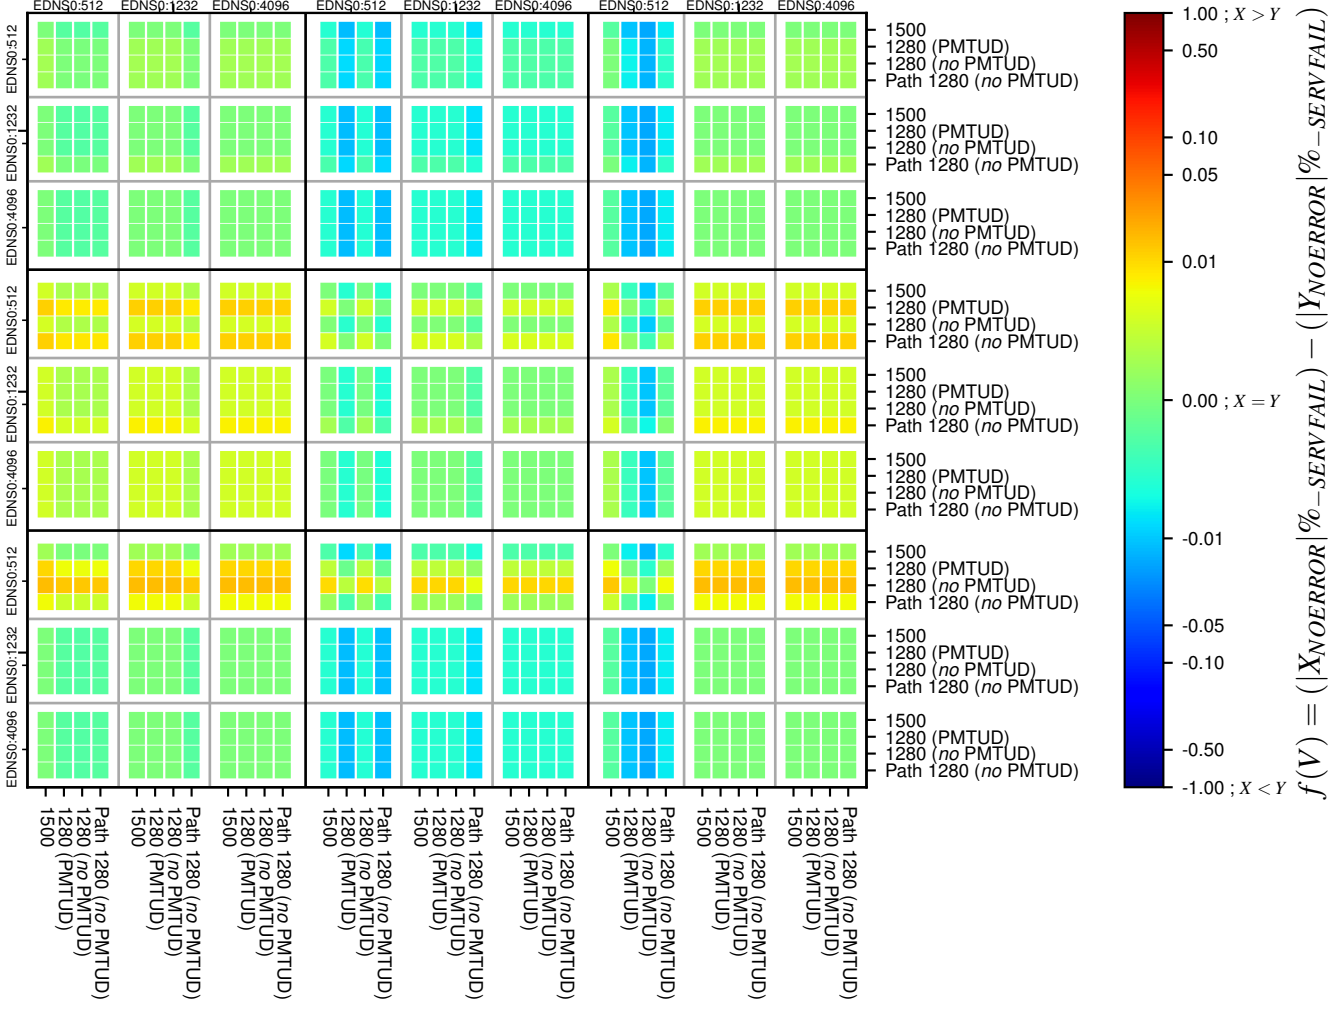

All Zones without DNSSEC for '.se'

All Zones with DNSSEC for '.se'

All Zones for '.se'