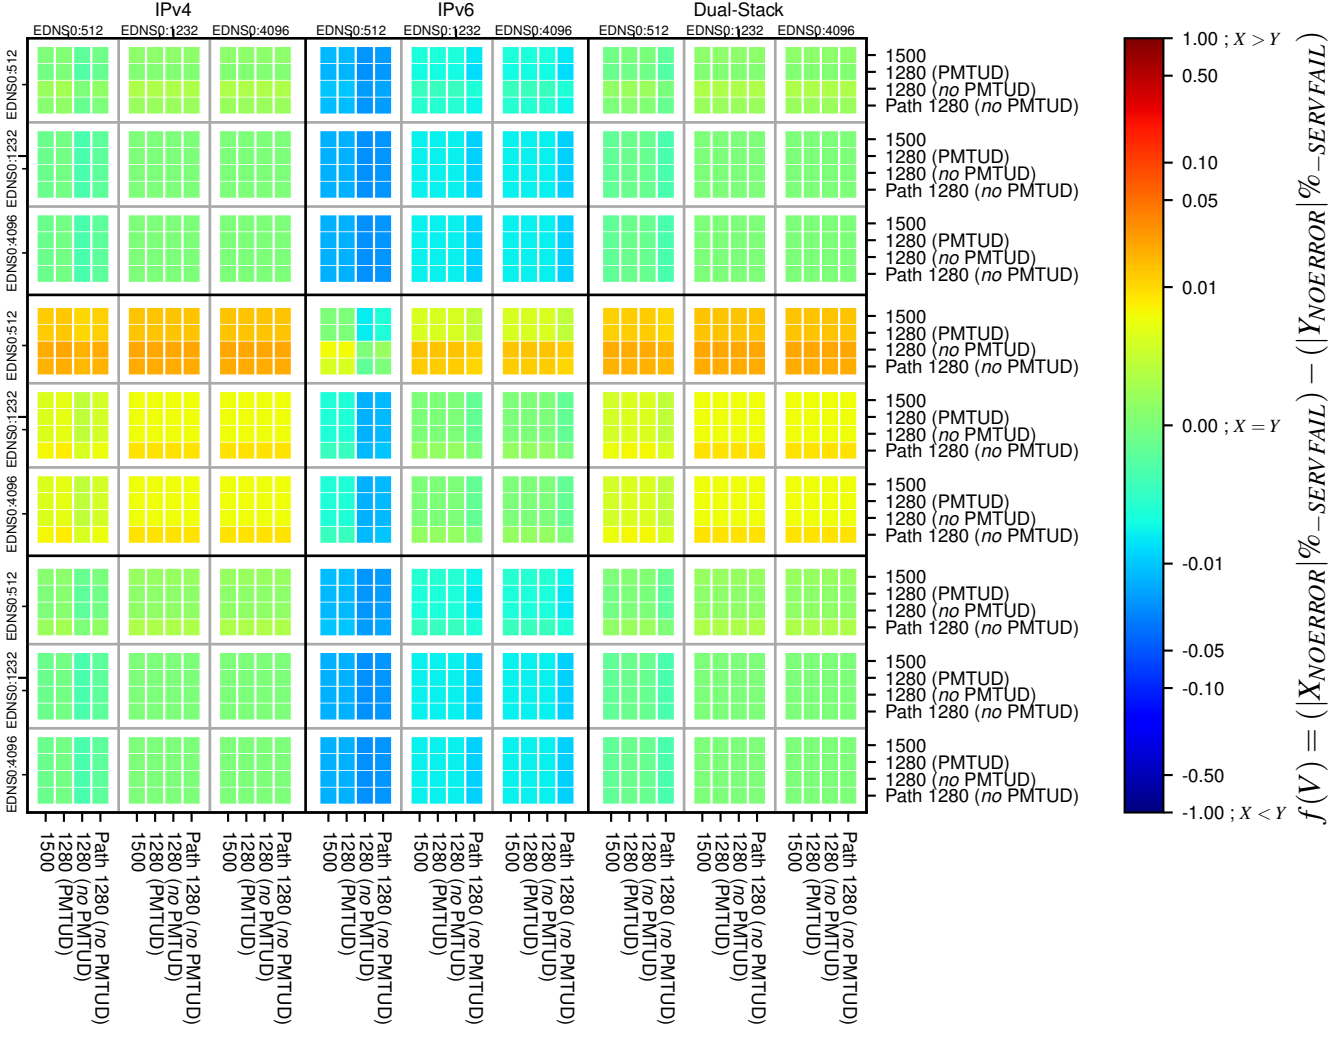

All Zones without DNSSEC for '.se'

All Zones with DNSSEC for '.se'

All Zones for '.se'