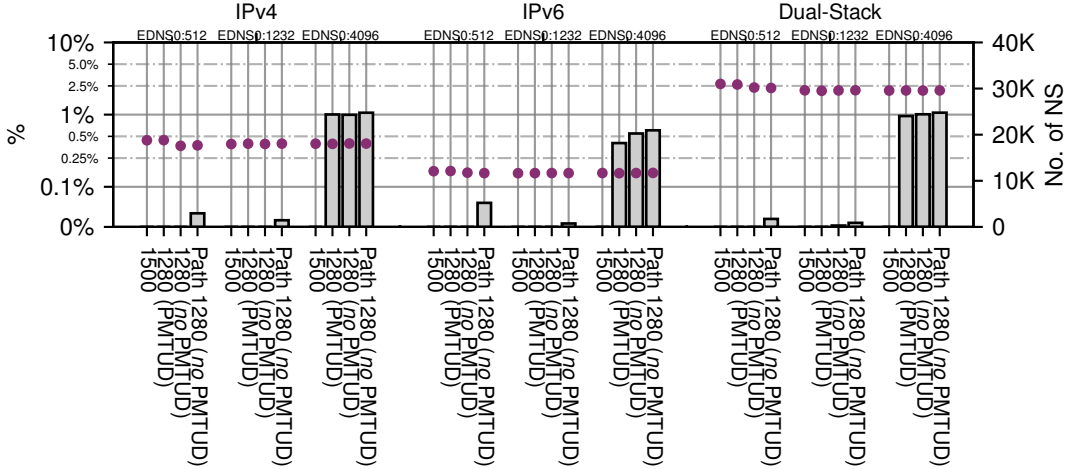

UDP packet too big

All Zones with DNSSEC