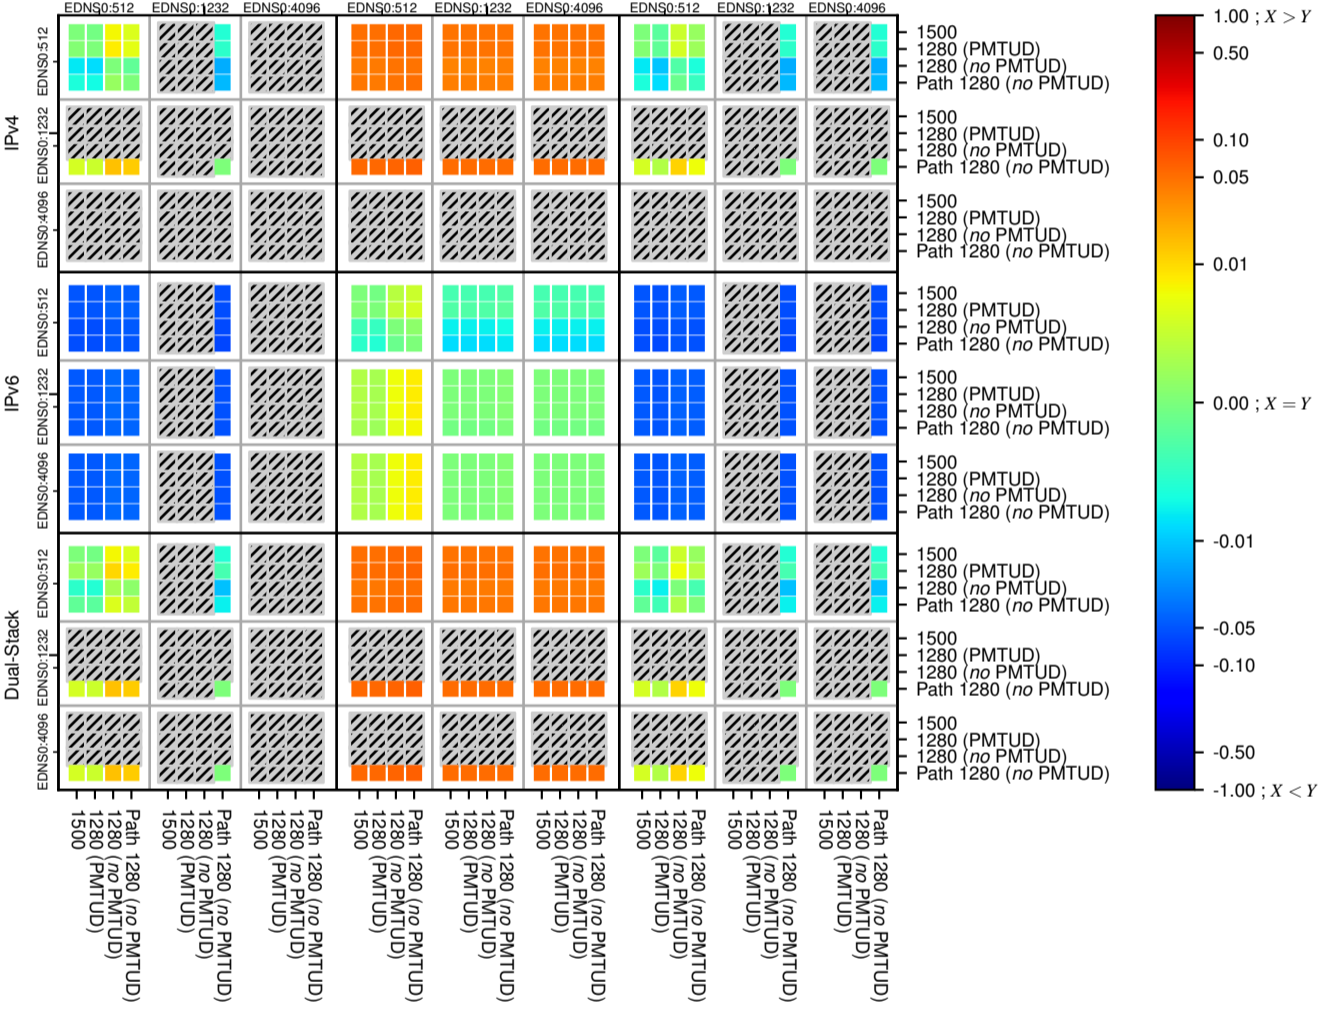

### All Zones without DNSSEC for '.net'

### All Zones with DNSSEC for '.net'

### All Zones for '.net'

$$f(V) = |X_{SERVFAIL}| \% - |Y_{SERVFAIL}| \%$$

$$f(V) = |X_{SERVFAIL}| \% - |Y_{SERVFAIL}| \%$$

$$f(V) = |X_{SERVFAIL}| \% - |Y_{SERVFAIL}| \%$$