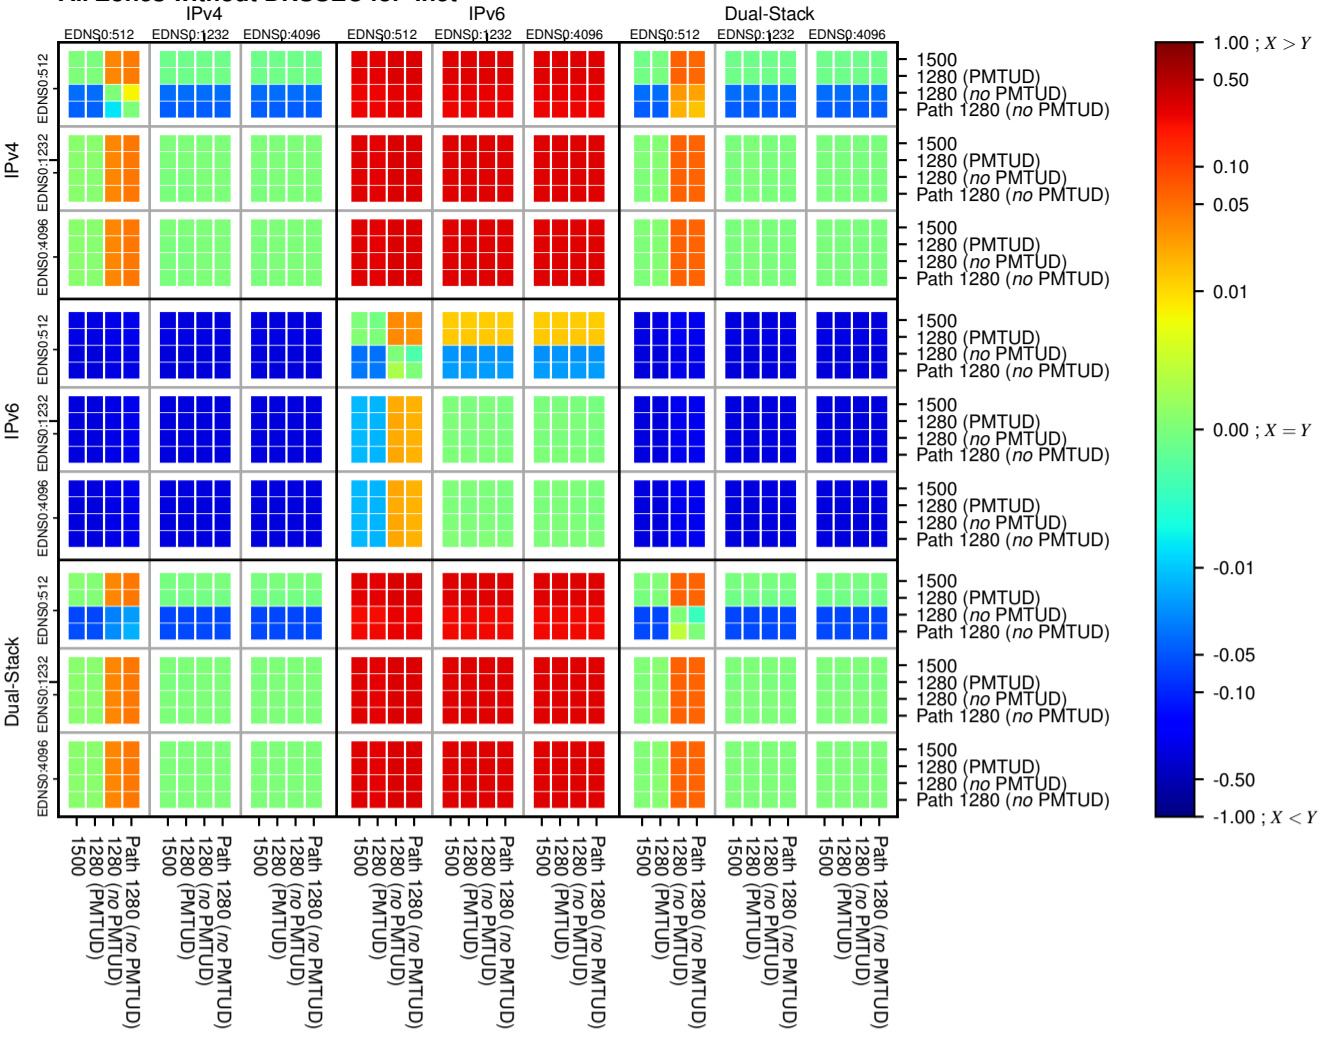

### All Zones without DNSSEC for '.net'

### All Zones with DNSSEC for '.net'

### All Zones for '.net'

$$f(V) = |X_{SERVFAIL}| \% - |Y_{SERVFAIL}| \%$$

$$f(V) = |X_{SERVFAIL}| \% - |Y_{SERVFAIL}| \%$$

$$f(V) = |X_{SERVFAIL}| \% - |Y_{SERVFAIL}| \%$$