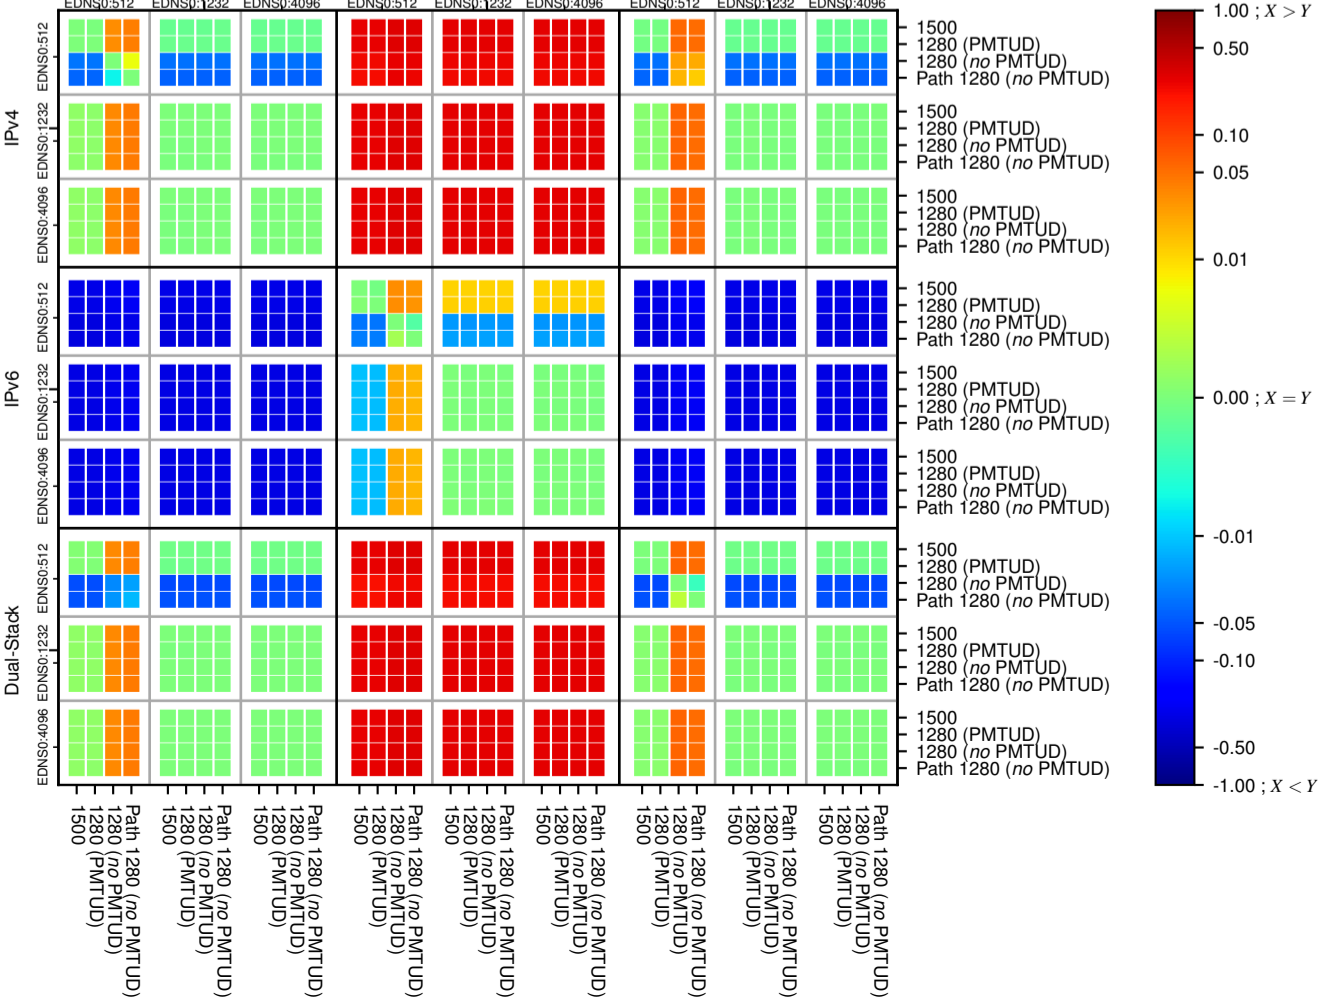

### All Zones without DNSSEC for '.net'

### All Zones with DNSSEC for '.net'

### All Zones for '.net'

$$f(V) = |X_{SERVFAIL}| \% - |Y_{SERVFAIL}| \%$$

$$f(V) = |X_{SERVFAIL}| \% - |Y_{SERVFAIL}| \%$$

$$f(V) = |X_{SERVFAIL}| \% - |Y_{SERVFAIL}| \%$$