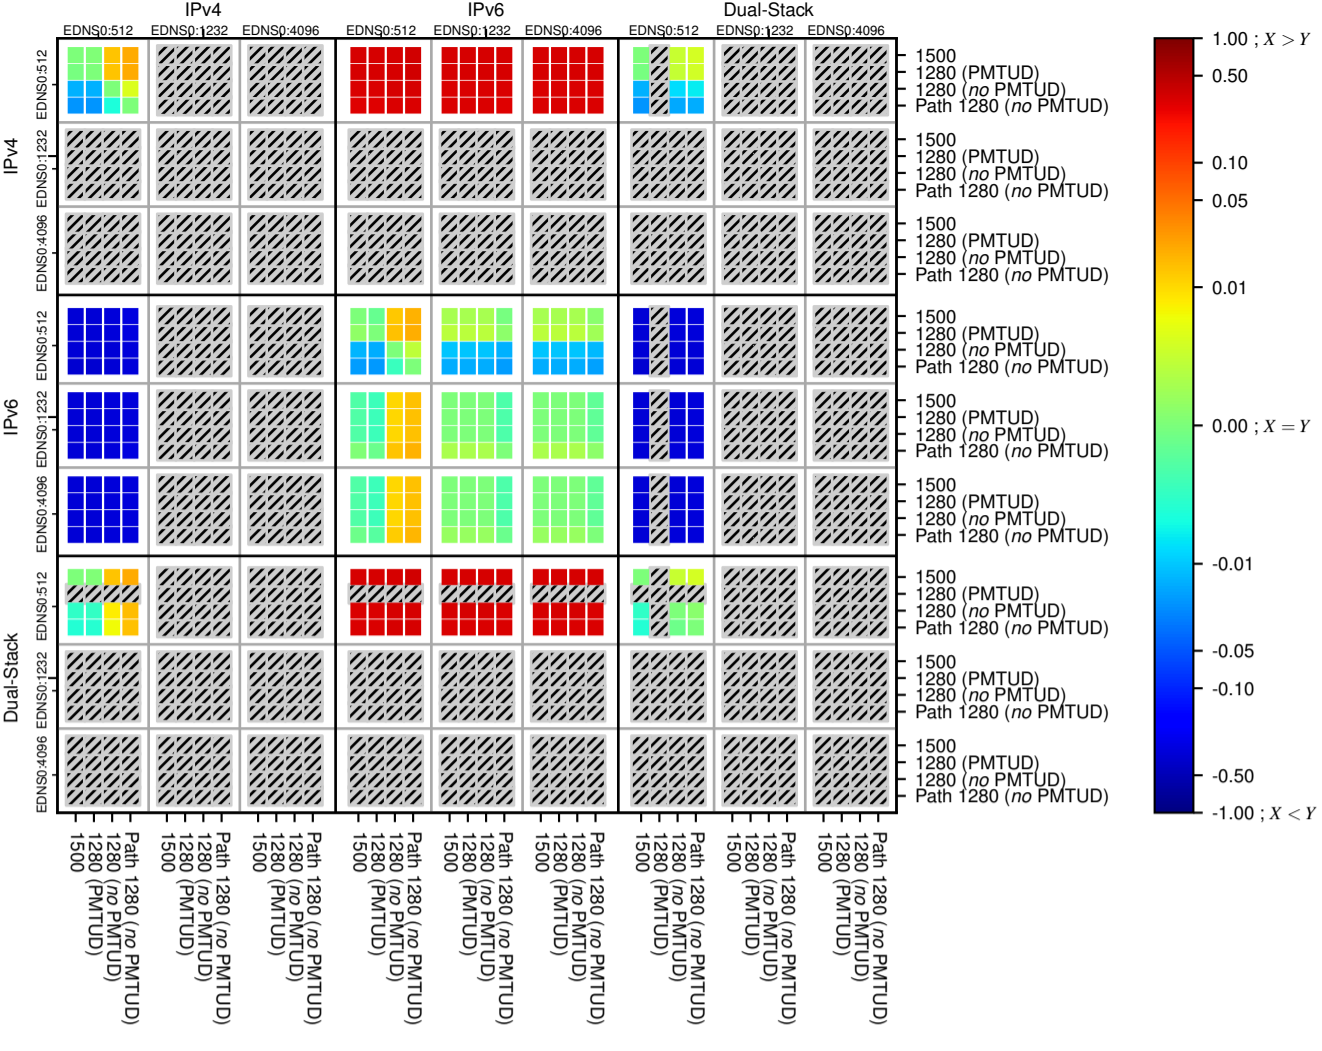

All Zones without DNSSEC for '.nl'

All Zones with DNSSEC for '.nl'

All Zones for '.nl'