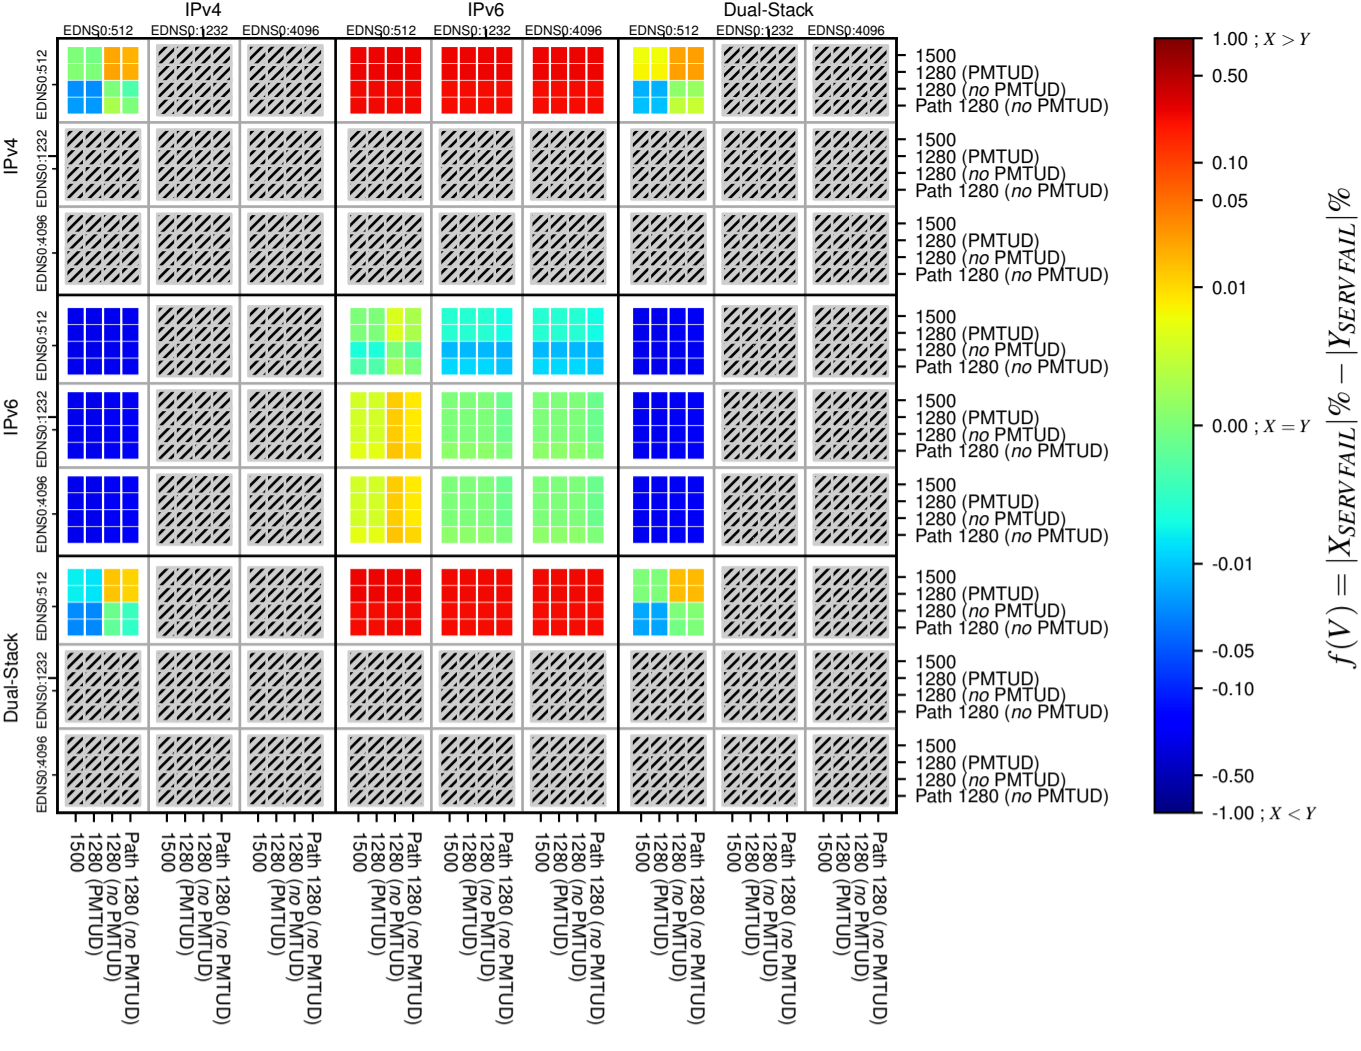

All Zones without DNSSEC for '.se'

All Zones with DNSSEC for '.se'

All Zones for '.se'