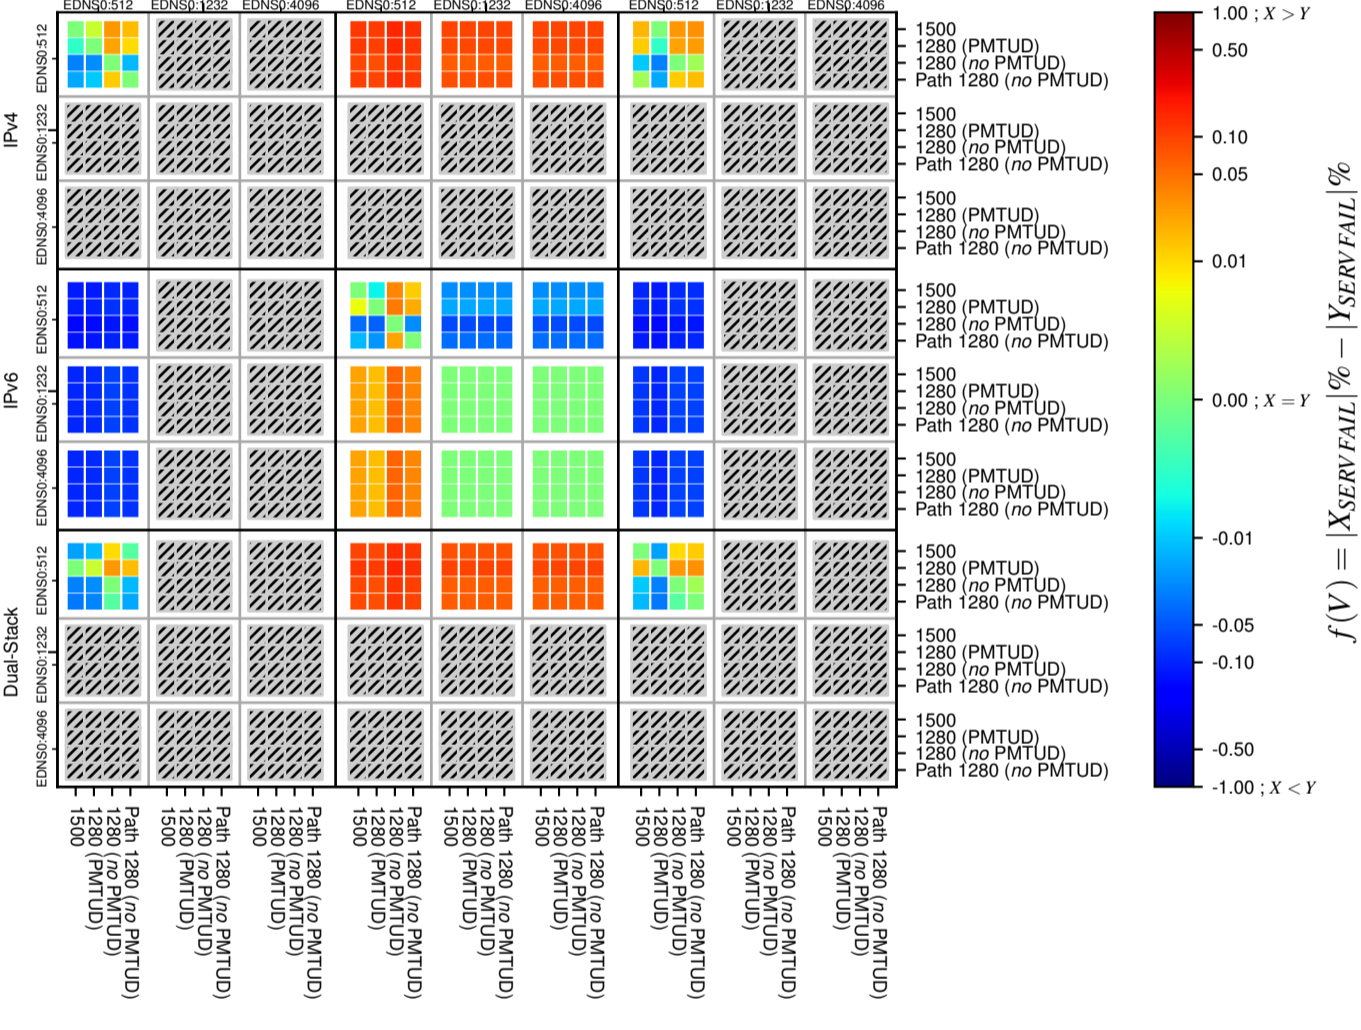

All Zones without DNSSEC for '.se'

All Zones with DNSSEC for '.se'

All Zones for '.se'