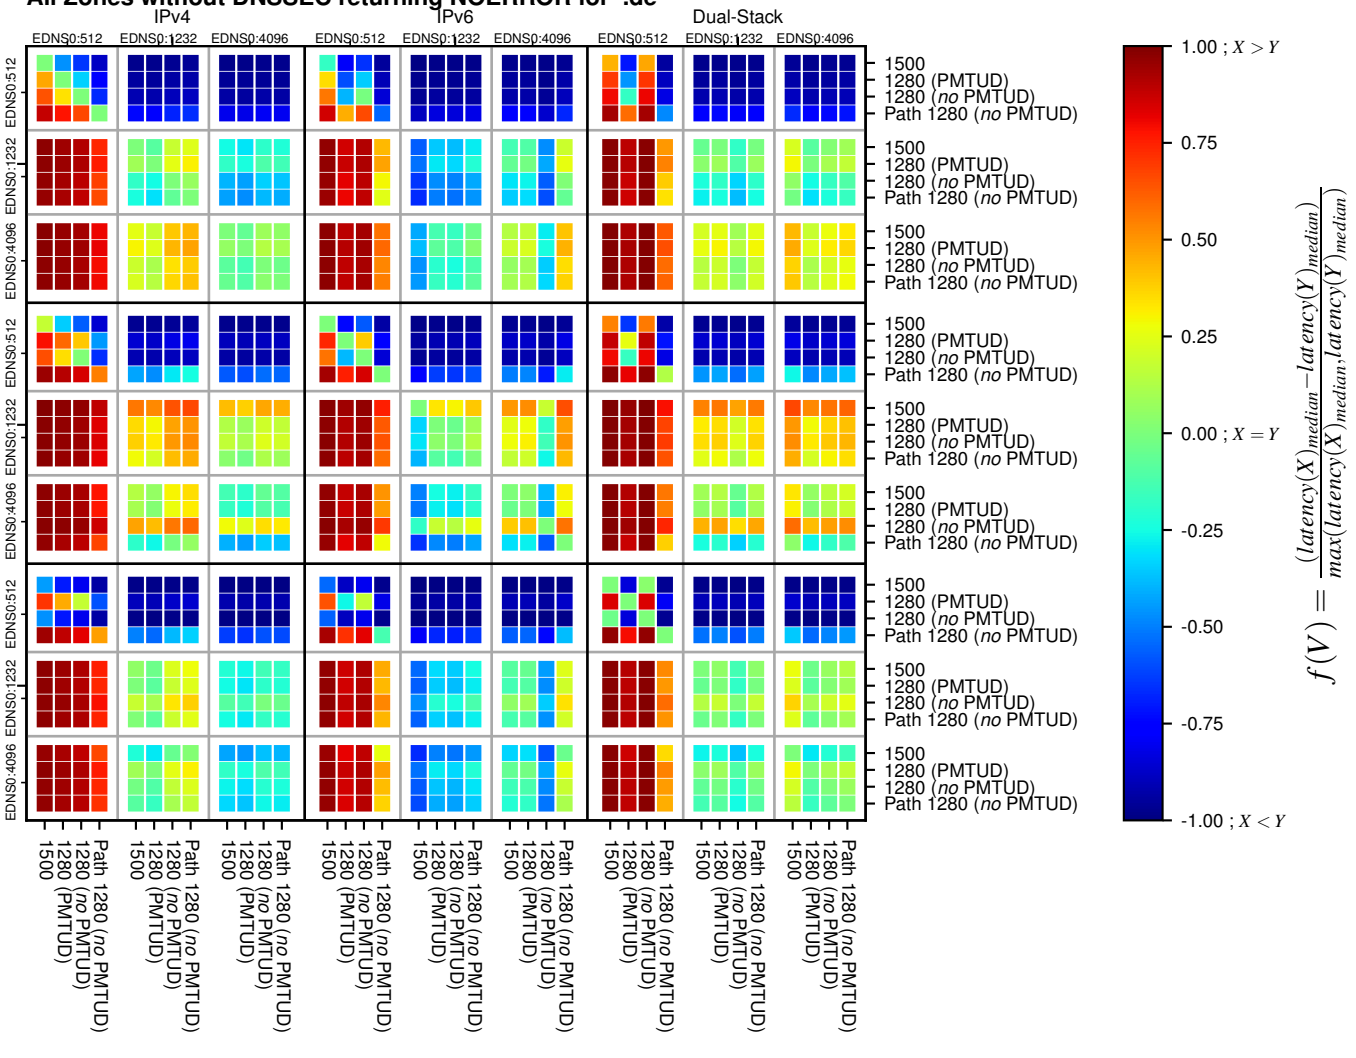

All Zones without DNSSEC returning NOERROR for '.de'

All Zones with DNSSEC returning NOERROR for '.de'

All Zones returning NOERROR for '.de'