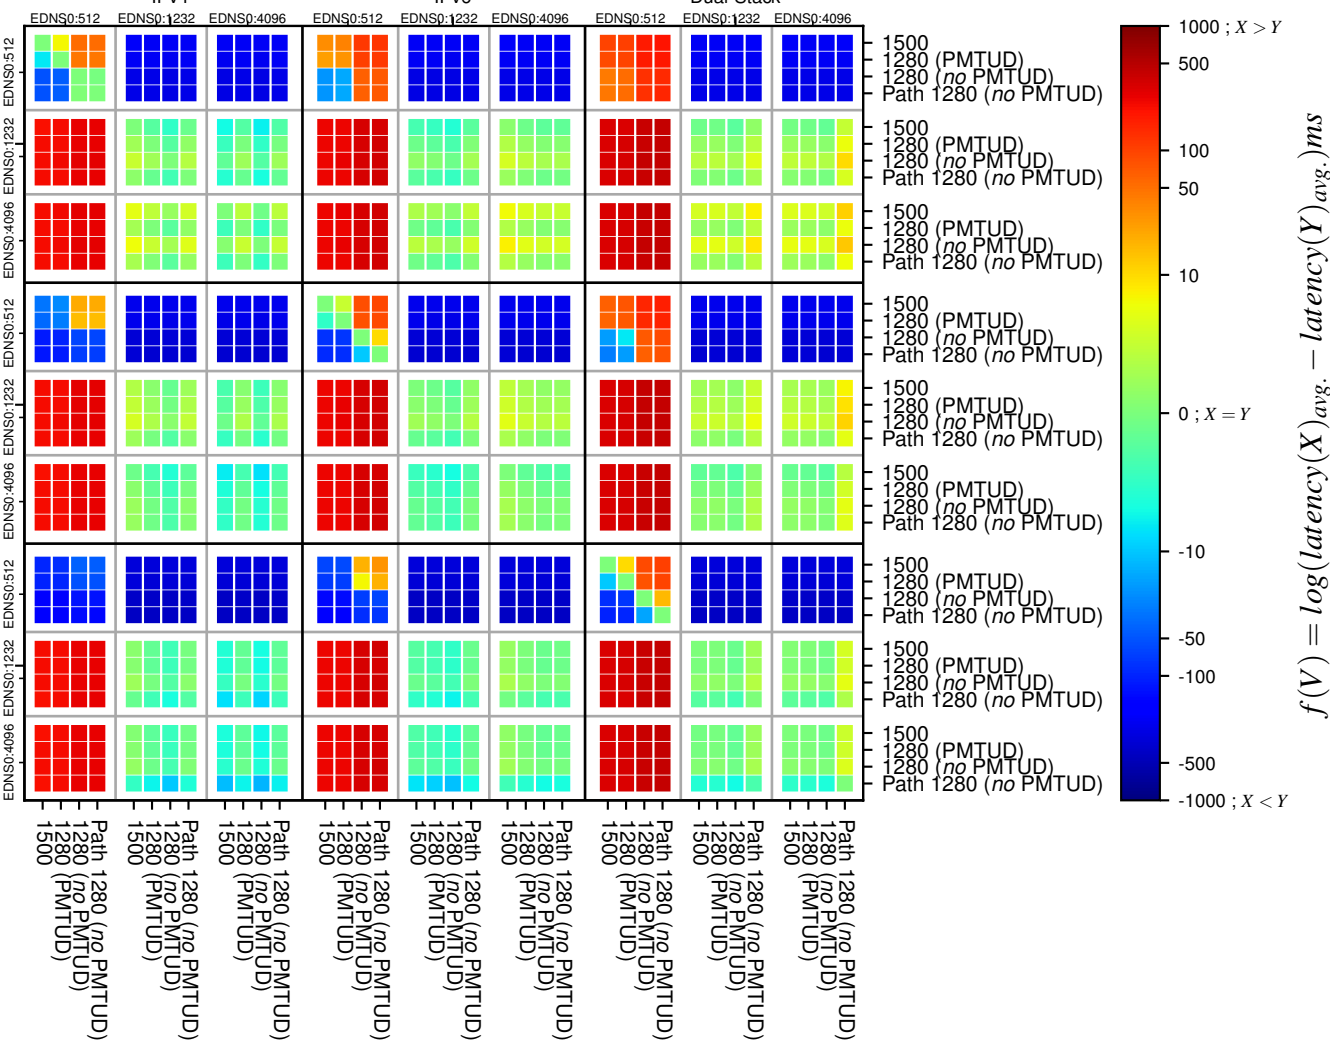

All Zones without DNSSEC returning NOERROR for '.all_psl_domains'

All Zones with DNSSEC returning NOERROR for '.all_psl_domains'

All Zones returning NOERROR for '.all_psl_domains'