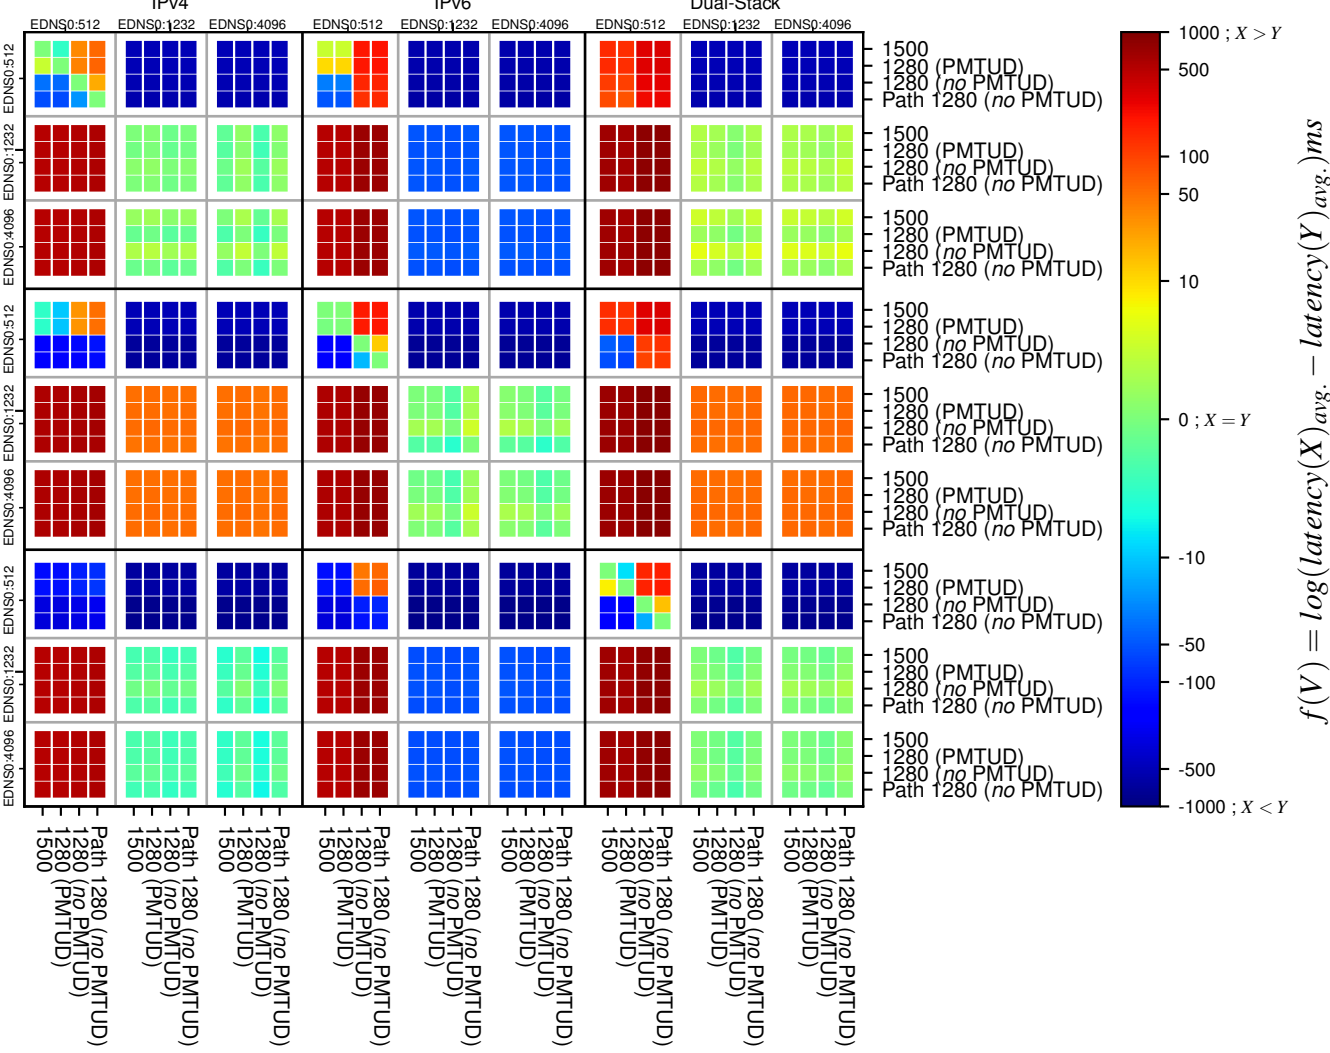

All Zones without DNSSEC returning NOERROR for '.all_psl_domains'

All Zones with DNSSEC returning NOERROR for '.all_psl_domains'

All Zones returning NOERROR for '.all_psl_domains'