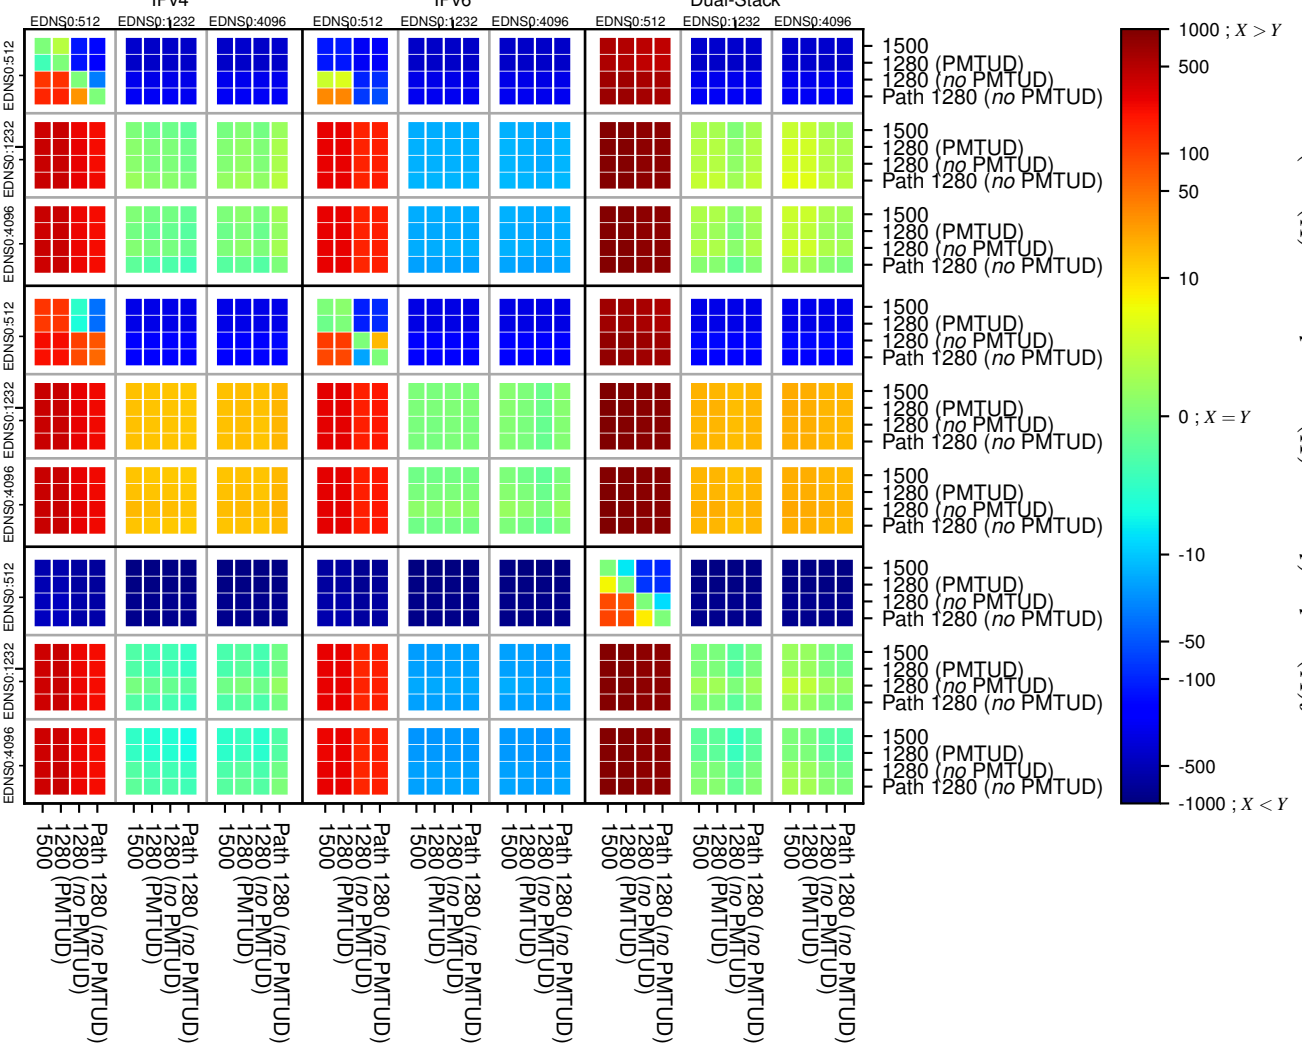

All Zones without DNSSEC returning NOERROR for '.de'

All Zones with DNSSEC returning NOERROR for '.de'

All Zones returning NOERROR for '.de'