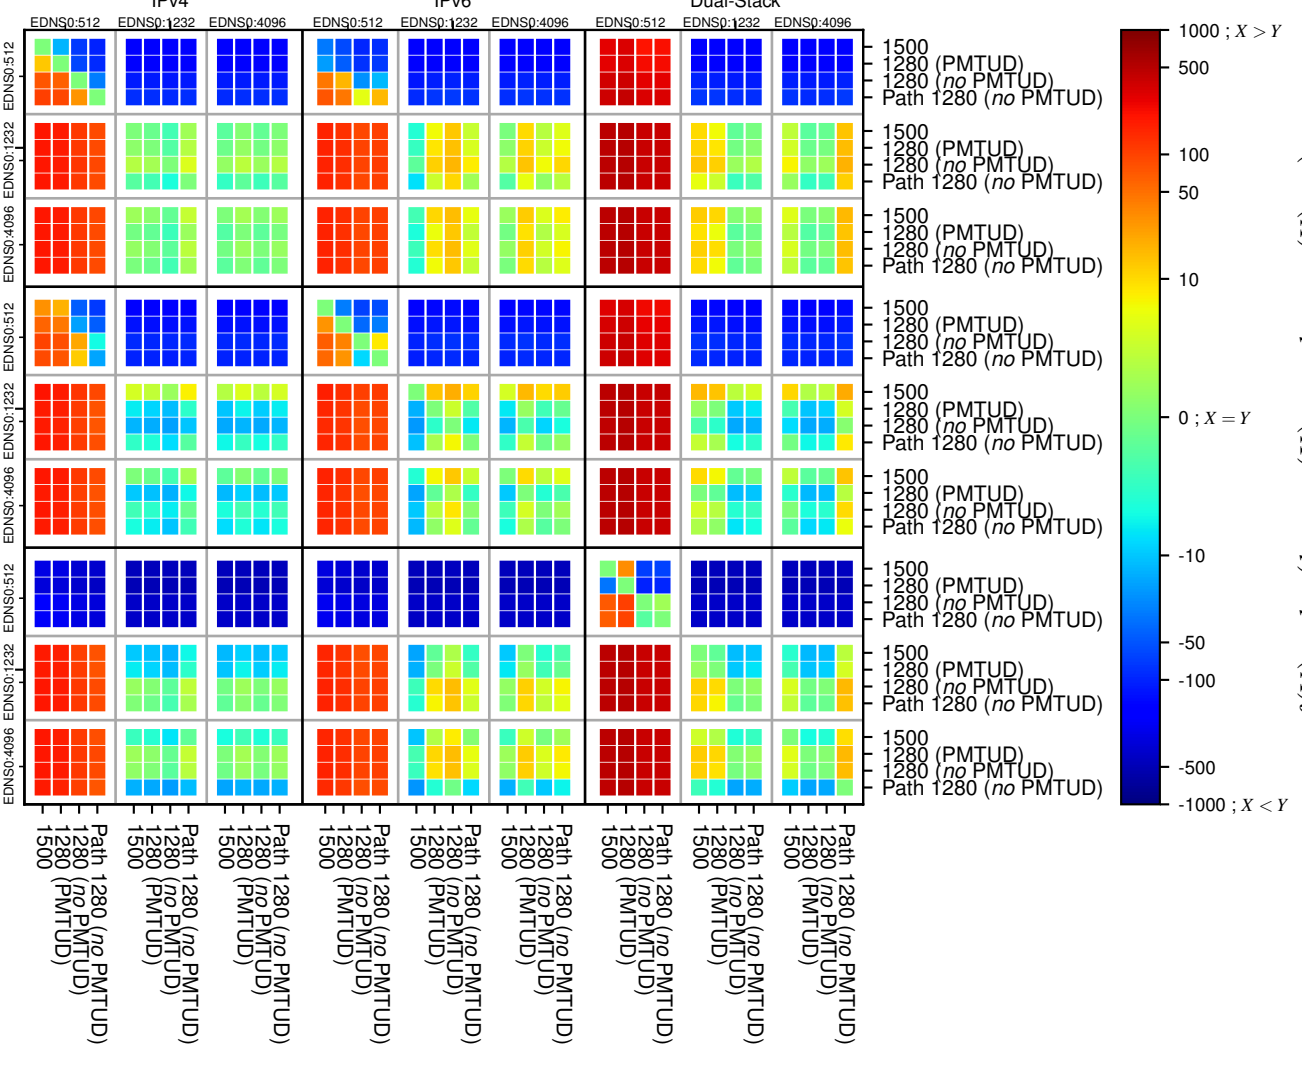

All Zones without DNSSEC returning NOERROR for '.de'

All Zones with DNSSEC returning NOERROR for '.de'

All Zones returning NOERROR for '.de'