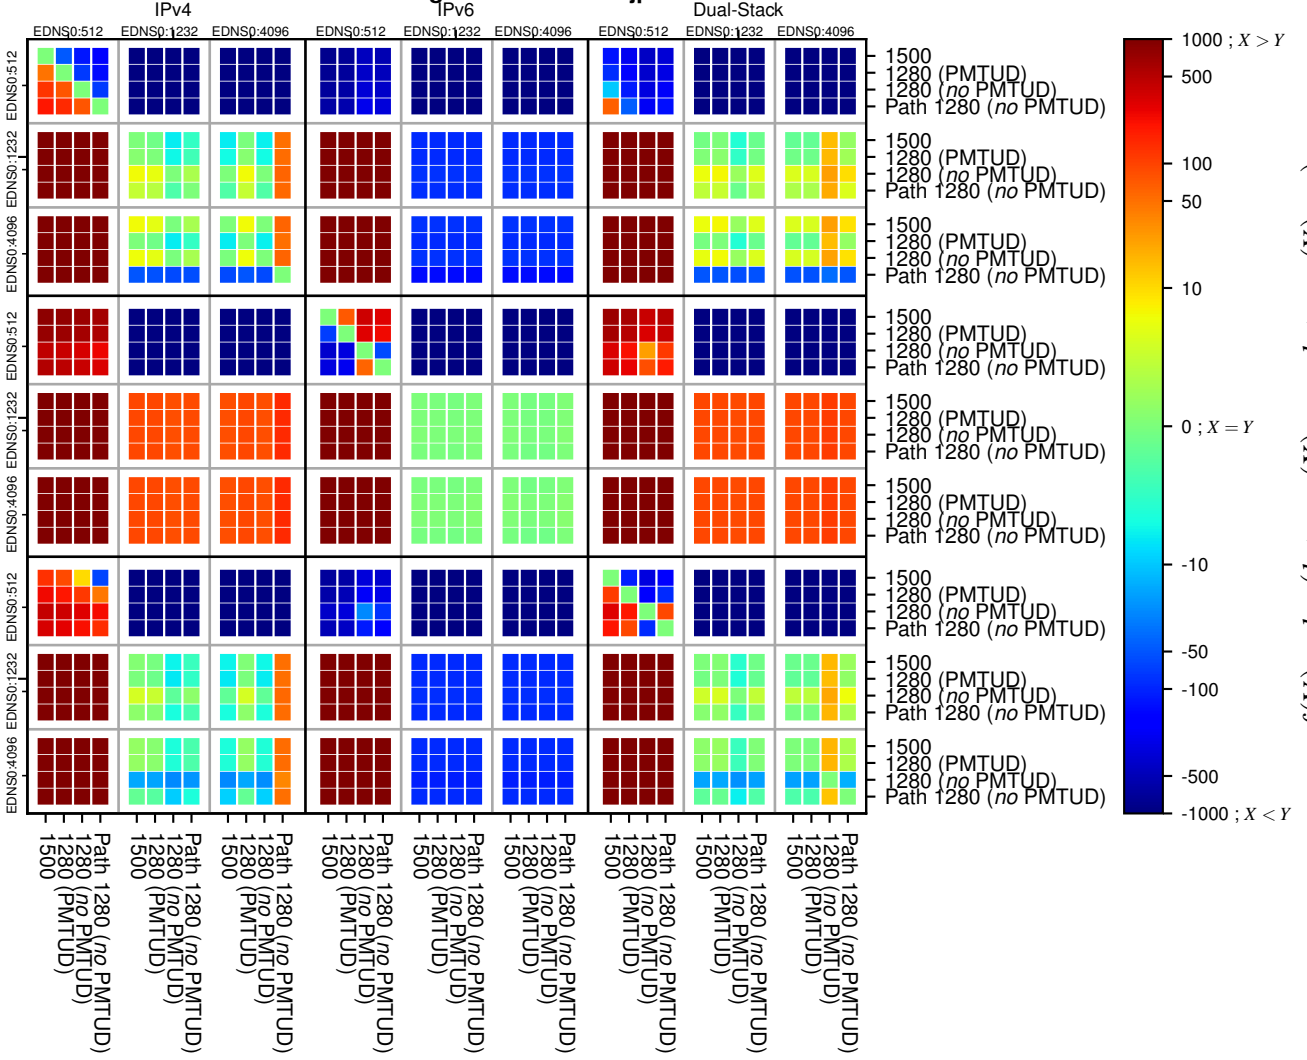

### All Zones without DNSSEC returning NOERROR for '.jp'

### All Zones with DNSSEC returning NOERROR for '.jp'