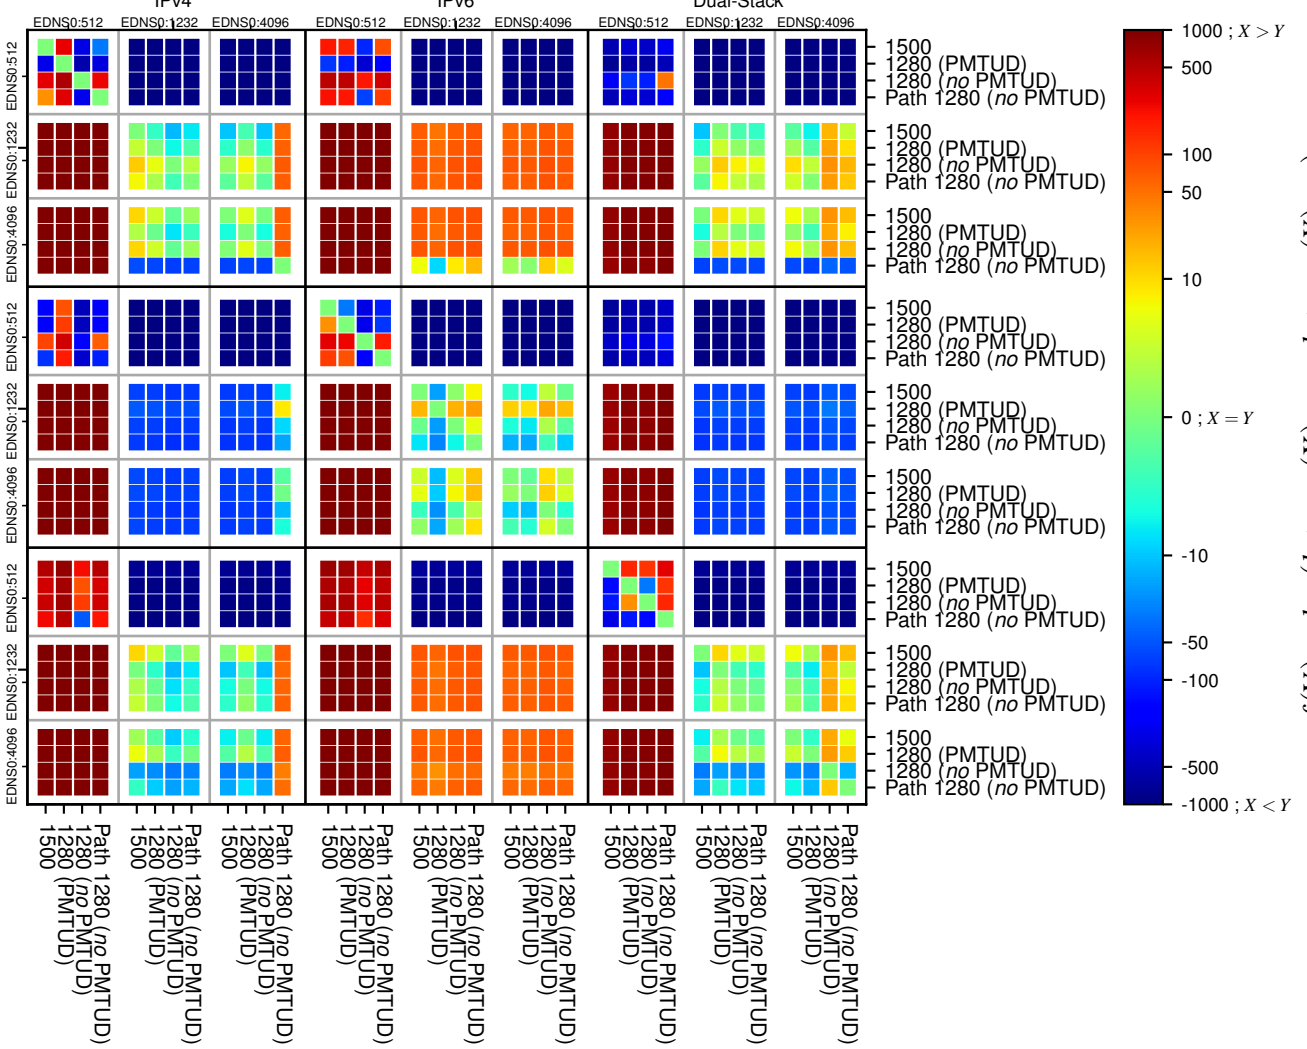

### All Zones without DNSSEC returning NOERROR for '.jp'

### All Zones with DNSSEC returning NOERROR for '.jp'