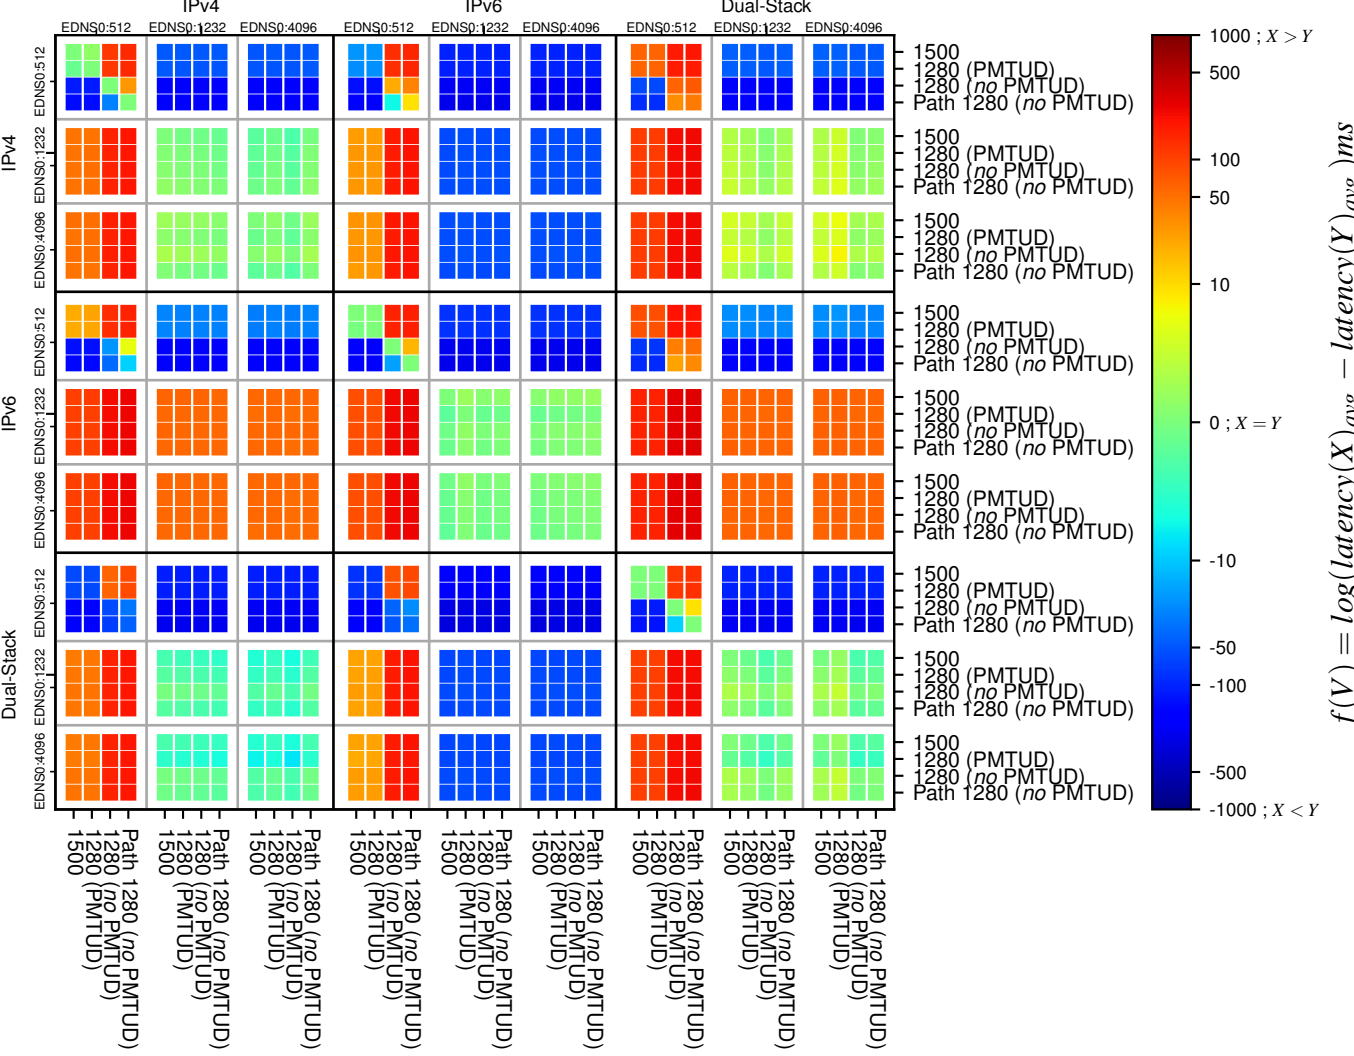

All Zones without DNSSEC returning NOERROR for '.net'

All Zones with DNSSEC returning NOERROR for '.net'

All Zones returning NOERROR for '.net'