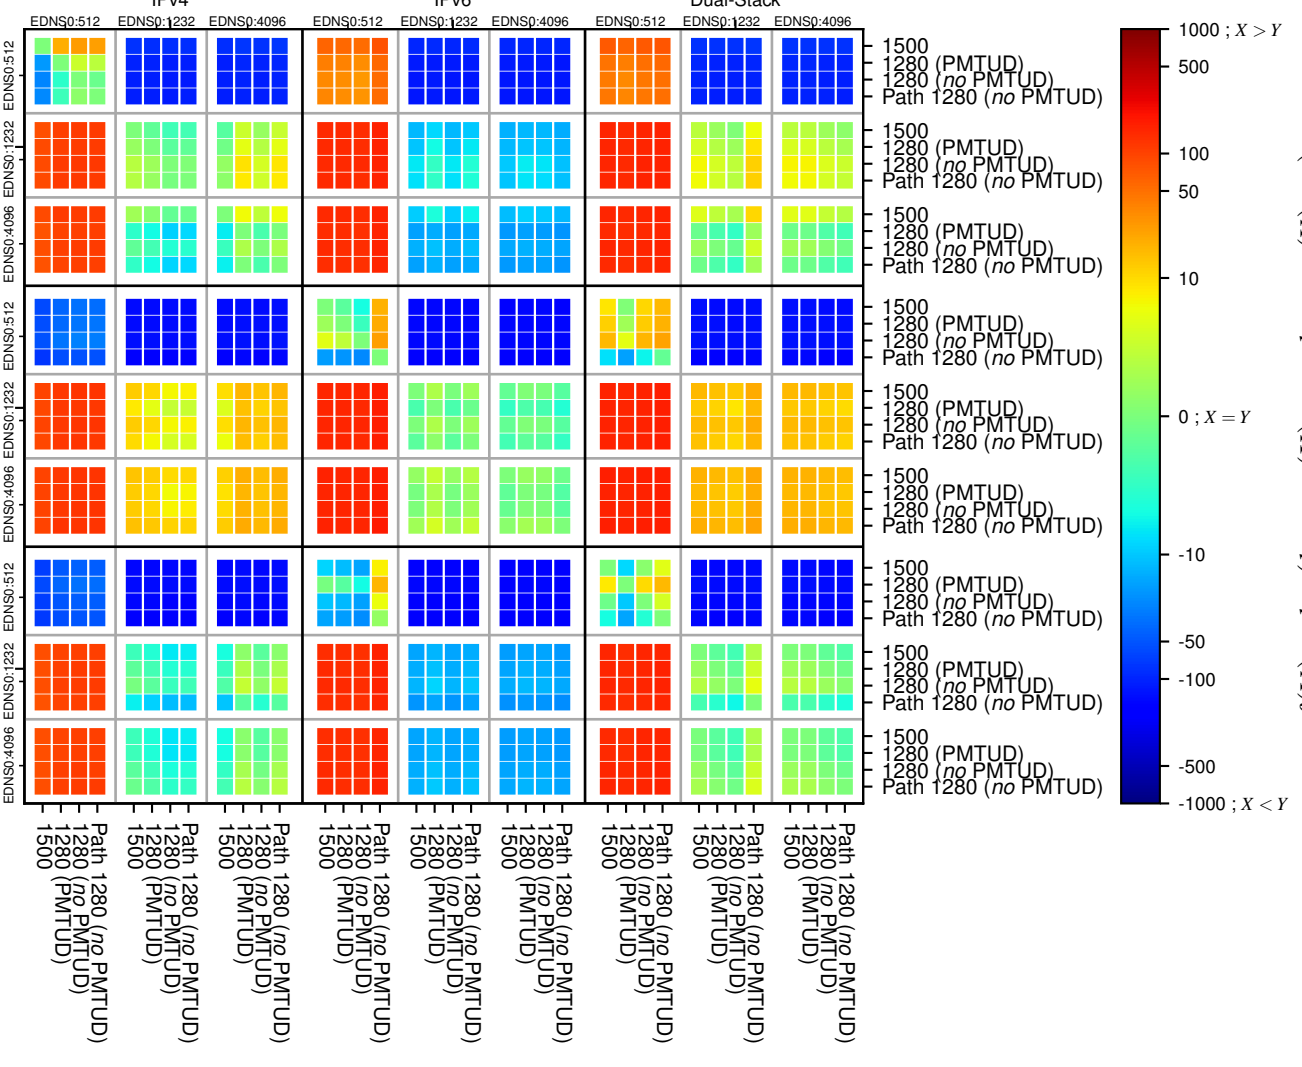

All Zones without DNSSEC returning NOERROR for '.se'

All Zones with DNSSEC returning NOERROR for '.se'

All Zones returning NOERROR for '.se'