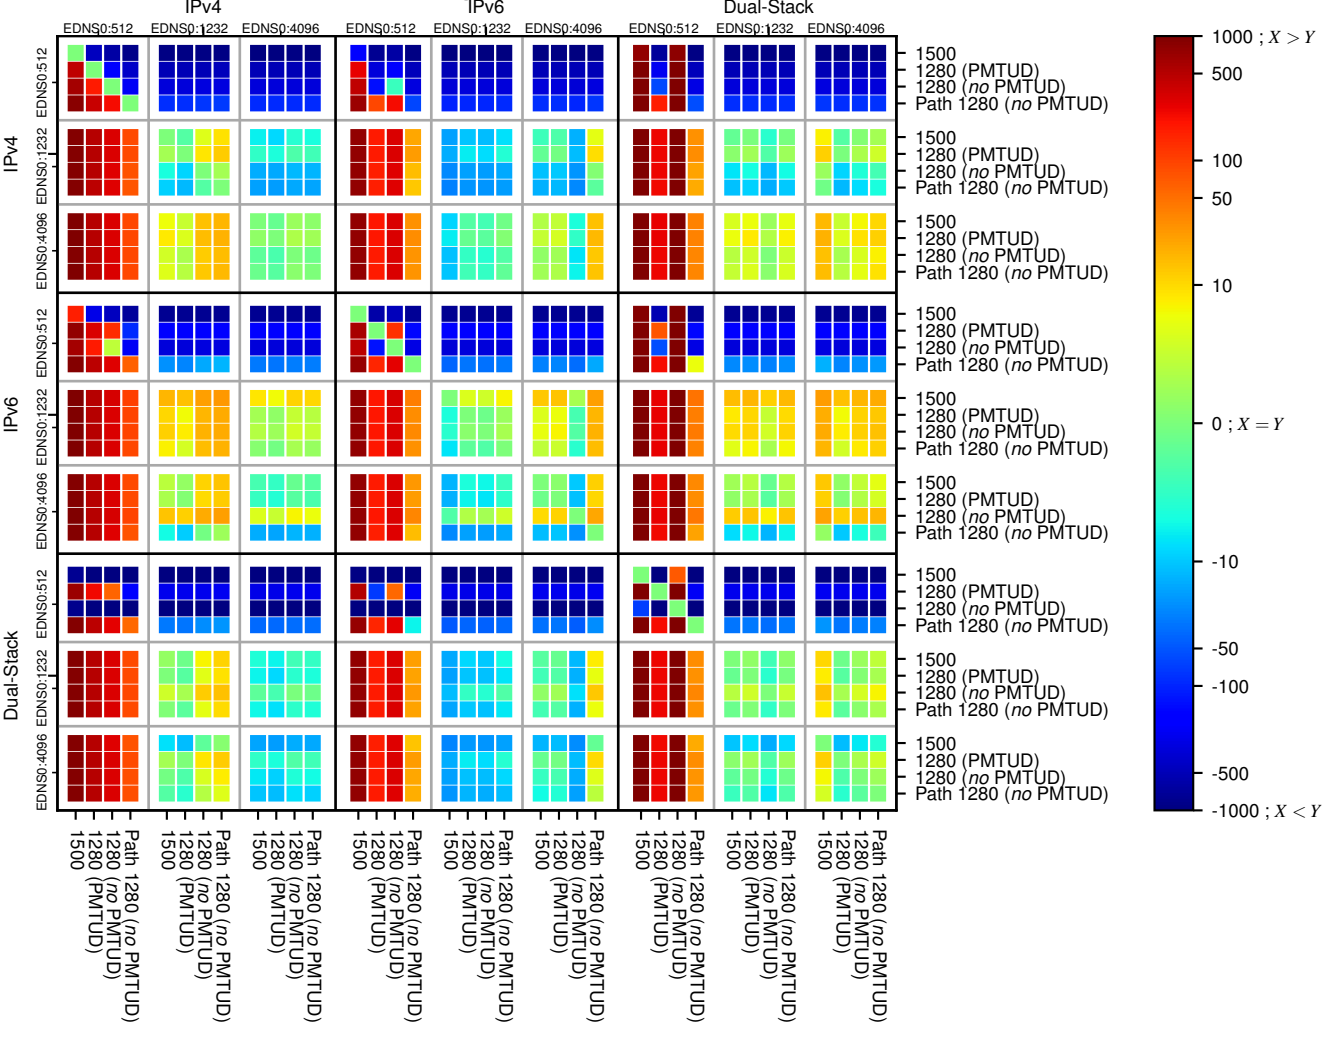

All Zones without DNSSEC returning NOERROR for '.de'

All Zones with DNSSEC returning NOERROR for '.de'

All Zones returning NOERROR for '.de'