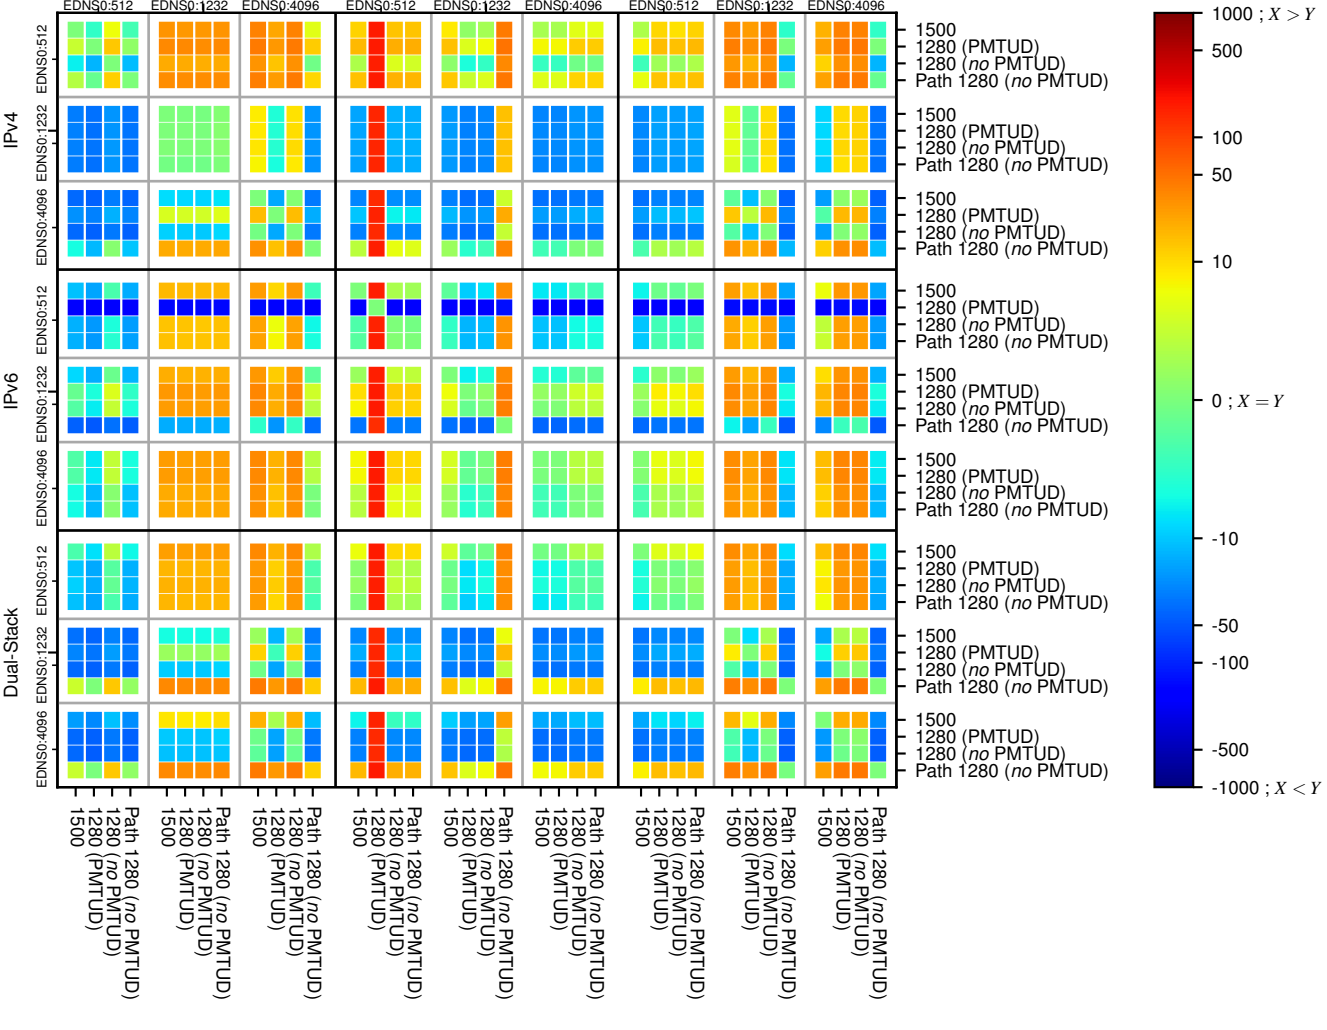

All Zones without DNSSEC returning NOERROR for '.nl'

All Zones with DNSSEC returning NOERROR for '.nl'

All Zones returning NOERROR for '.nl'

$$f(V) = \log(\text{latency}(X)_{\text{median}} - \text{latency}(Y)_{\text{median}}) \text{ms}$$

$$f(V) = \log(\text{latency}(X)_{\text{median}} - \text{latency}(Y)_{\text{median}}) \text{ms}$$

$$f(V) = \log(\text{latency}(X)_{\text{median}} - \text{latency}(Y)_{\text{median}}) \text{ms}$$