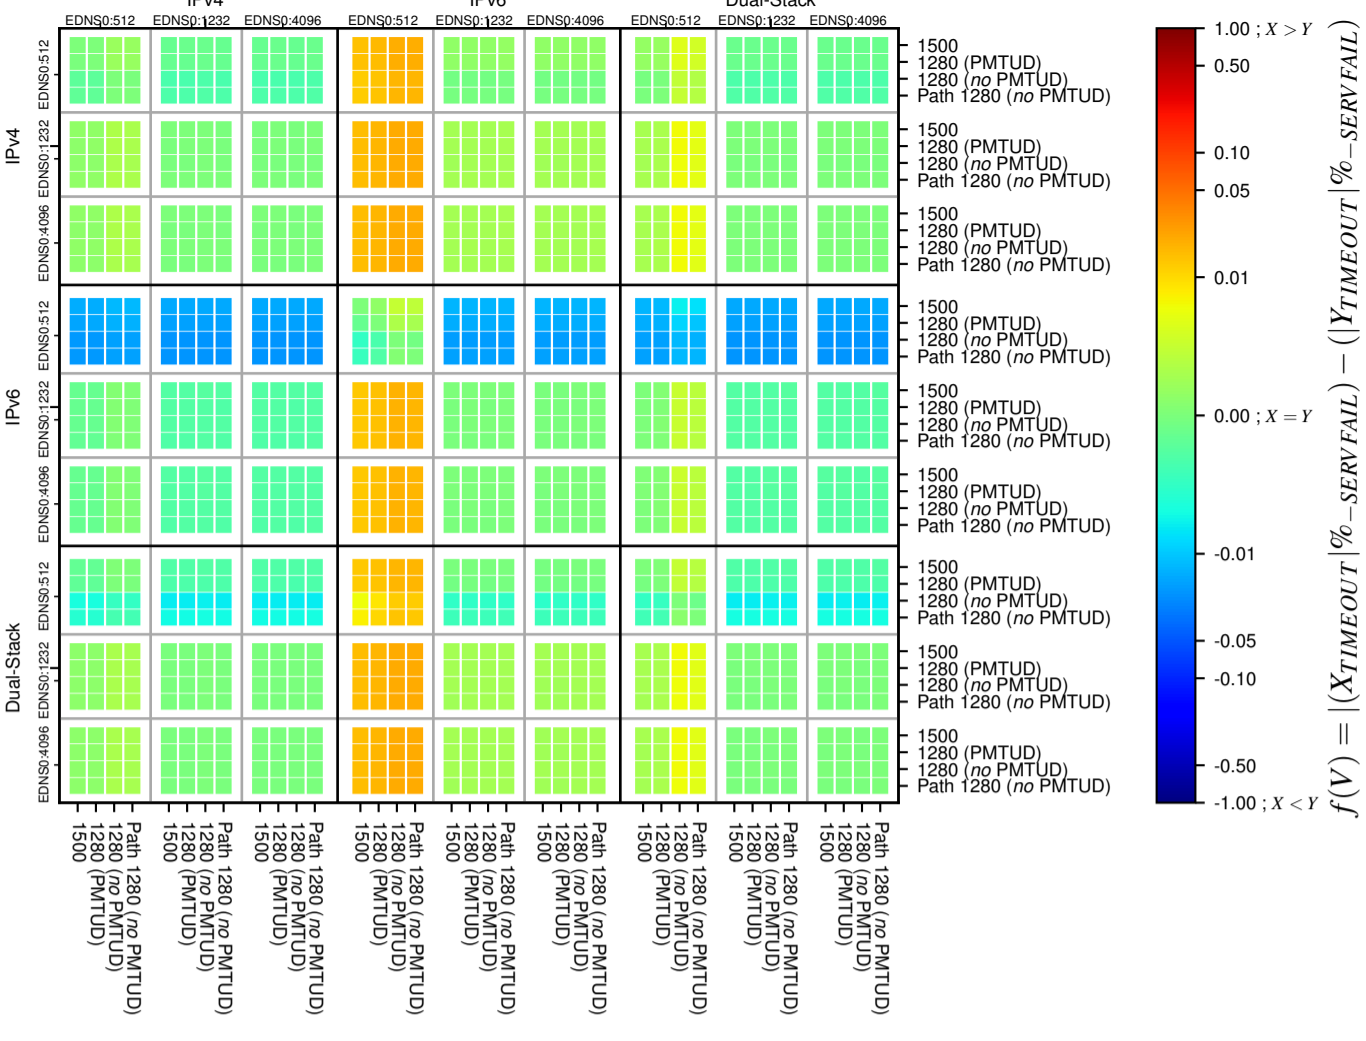

All Zones without DNSSEC for '.com'

All Zones with DNSSEC for '.com'

All Zones for '.com'

$$f(V) = |(X_{TIMEOUT} | \% - SERVFAIL) - (Y_{TIMEOUT} | \% - SERVFAIL)|$$

$$f(V) = |(X_{TIMEOUT} | \% - SERVFAIL) - (Y_{TIMEOUT} | \% - SERVFAIL)|$$

$$f(V) = |(X_{TIMEOUT} | \% - SERVFAIL) - (Y_{TIMEOUT} | \% - SERVFAIL)|$$