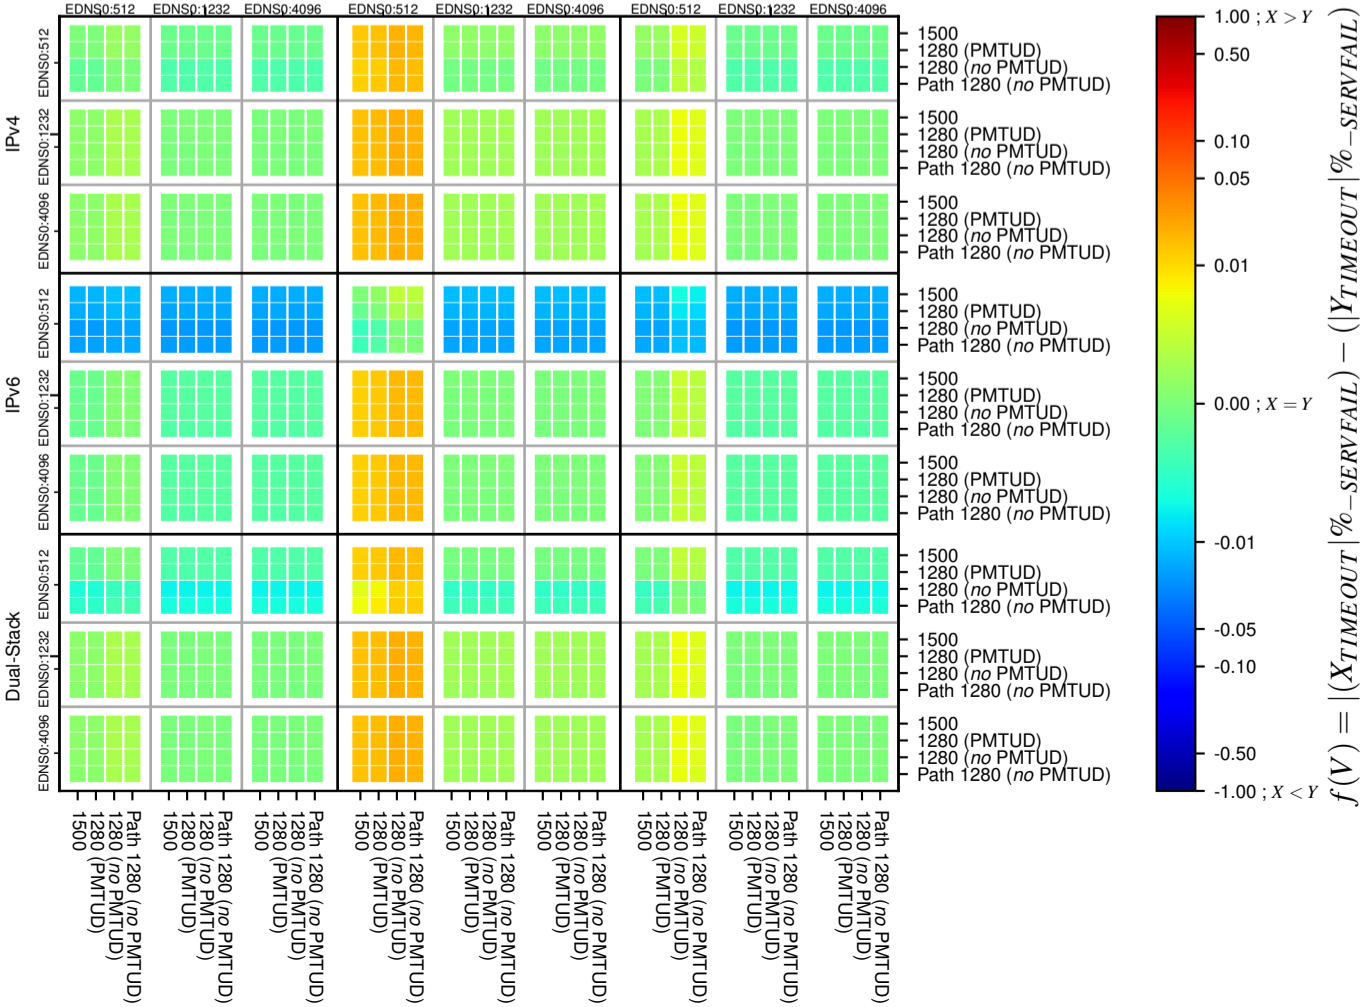

All Zones without DNSSEC for '.com'

All Zones with DNSSEC for '.com'

All Zones for '.com'

$$f(V) = |(X_{TIMEOUT} | \% - SERVFAIL) - (Y_{TIMEOUT} | \% - SERVFAIL)|$$

$$f(V) = |(X_{TIMEOUT} | \% - SERVFAIL) - (Y_{TIMEOUT} | \% - SERVFAIL)|$$

$$f(V) = |(X_{TIMEOUT} | \% - SERVFAIL) - (Y_{TIMEOUT} | \% - SERVFAIL)|$$