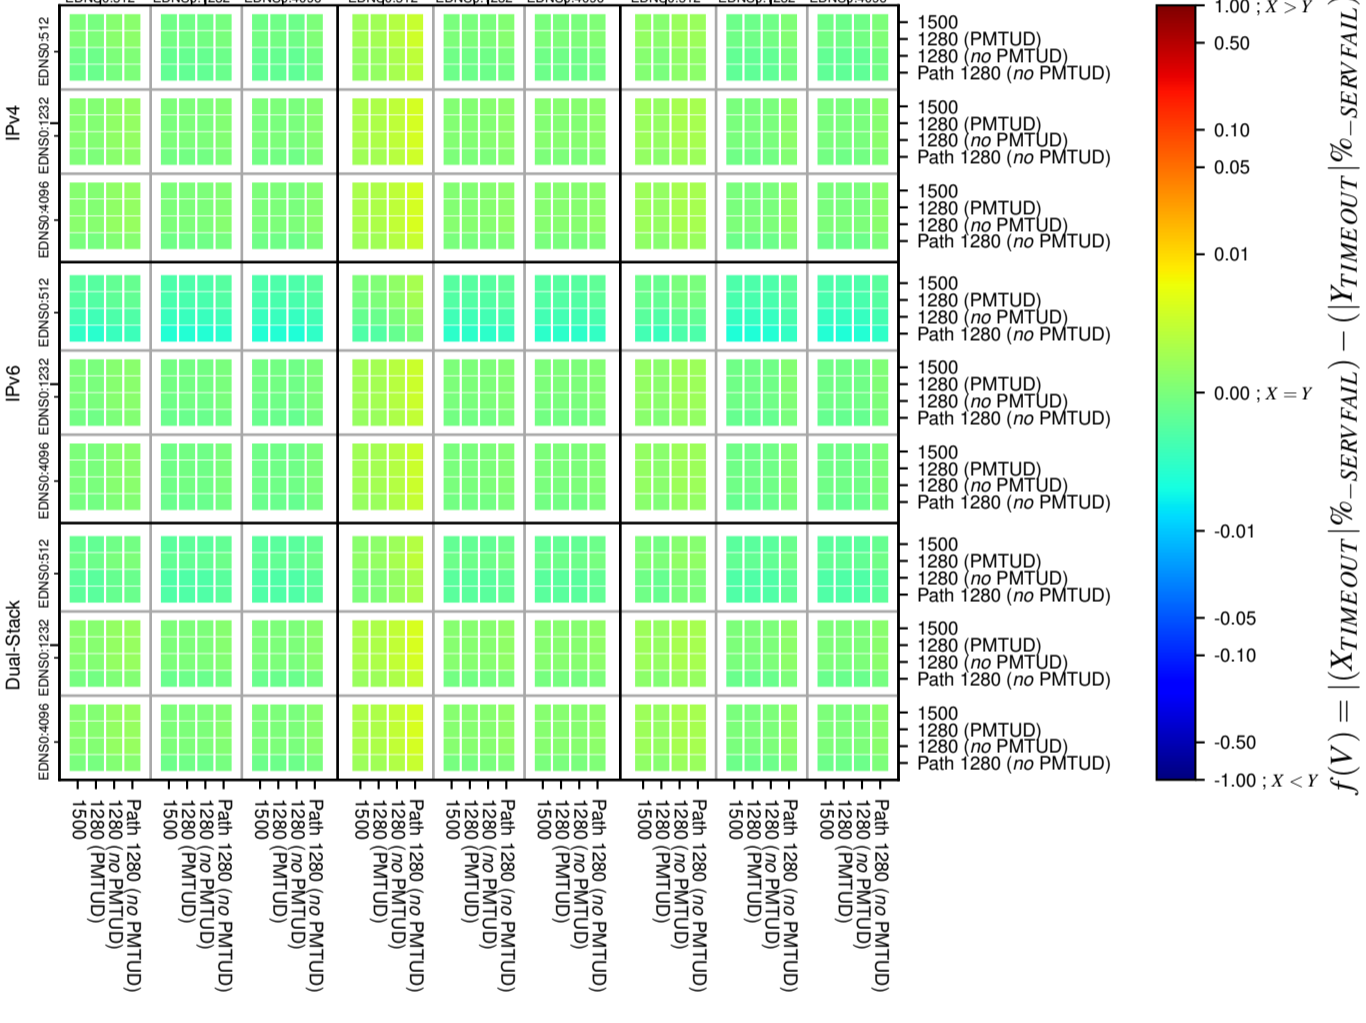

All Zones without DNSSEC for '.com'

All Zones with DNSSEC for '.com'

All Zones for '.com'

$$f(V) = |(X_{TIMEOUT} | \% - SERVFAIL) - (Y_{TIMEOUT} | \% - SERVFAIL)|$$

$$f(V) = |(X_{TIMEOUT} | \% - SERVFAIL) - (Y_{TIMEOUT} | \% - SERVFAIL)|$$

$$f(V) = |(X_{TIMEOUT} | \% - SERVFAIL) - (Y_{TIMEOUT} | \% - SERVFAIL)|$$