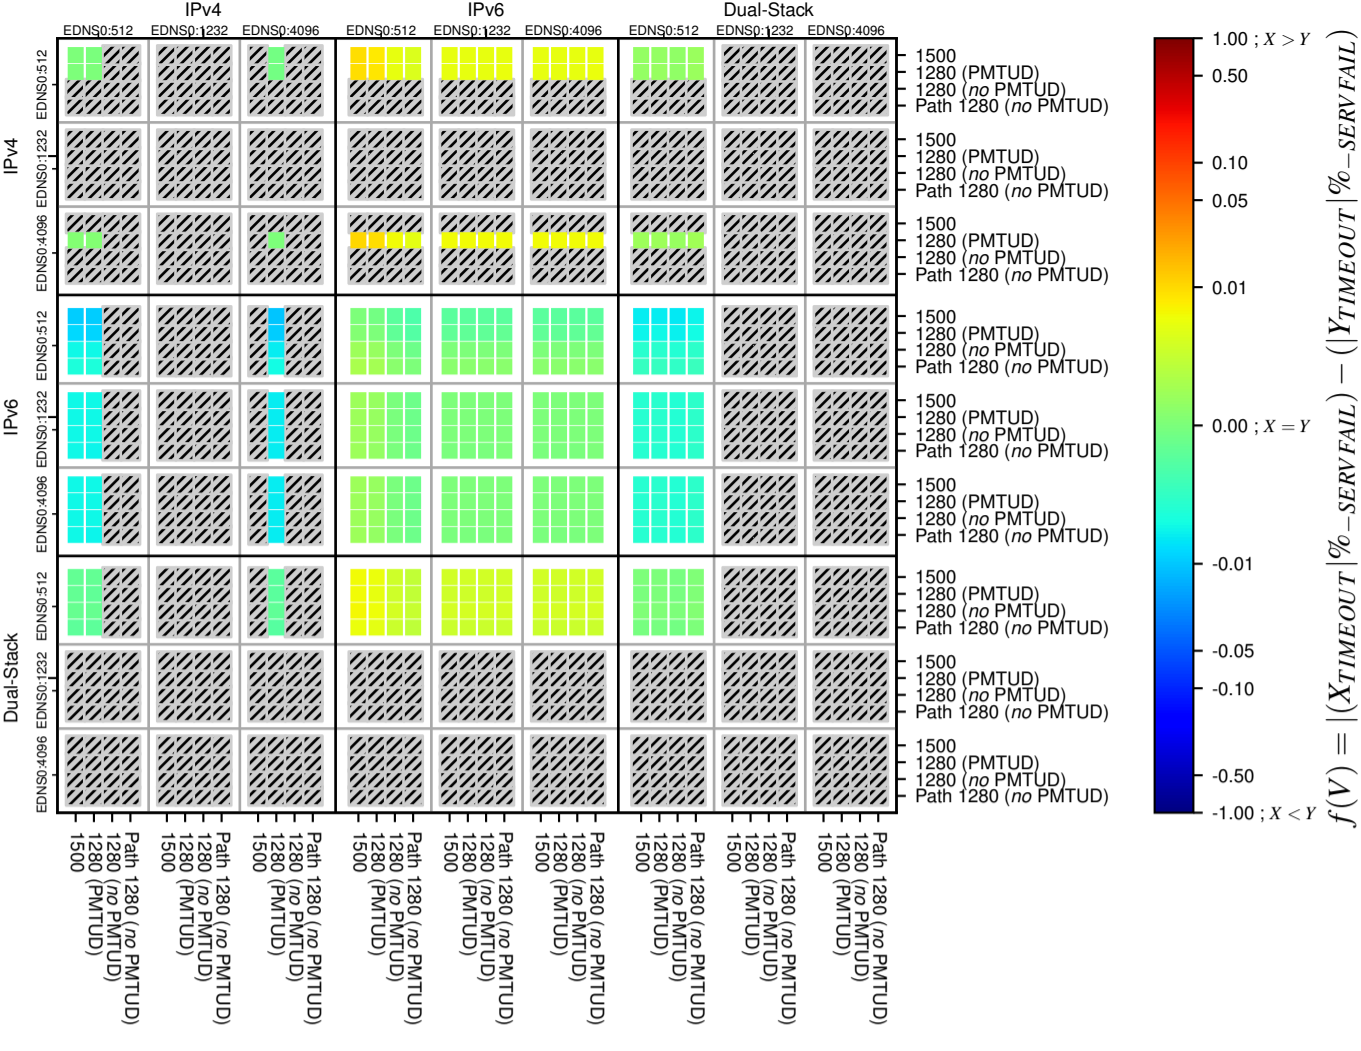

All Zones without DNSSEC for '.de'

All Zones with DNSSEC for '.de'

All Zones for '.de'