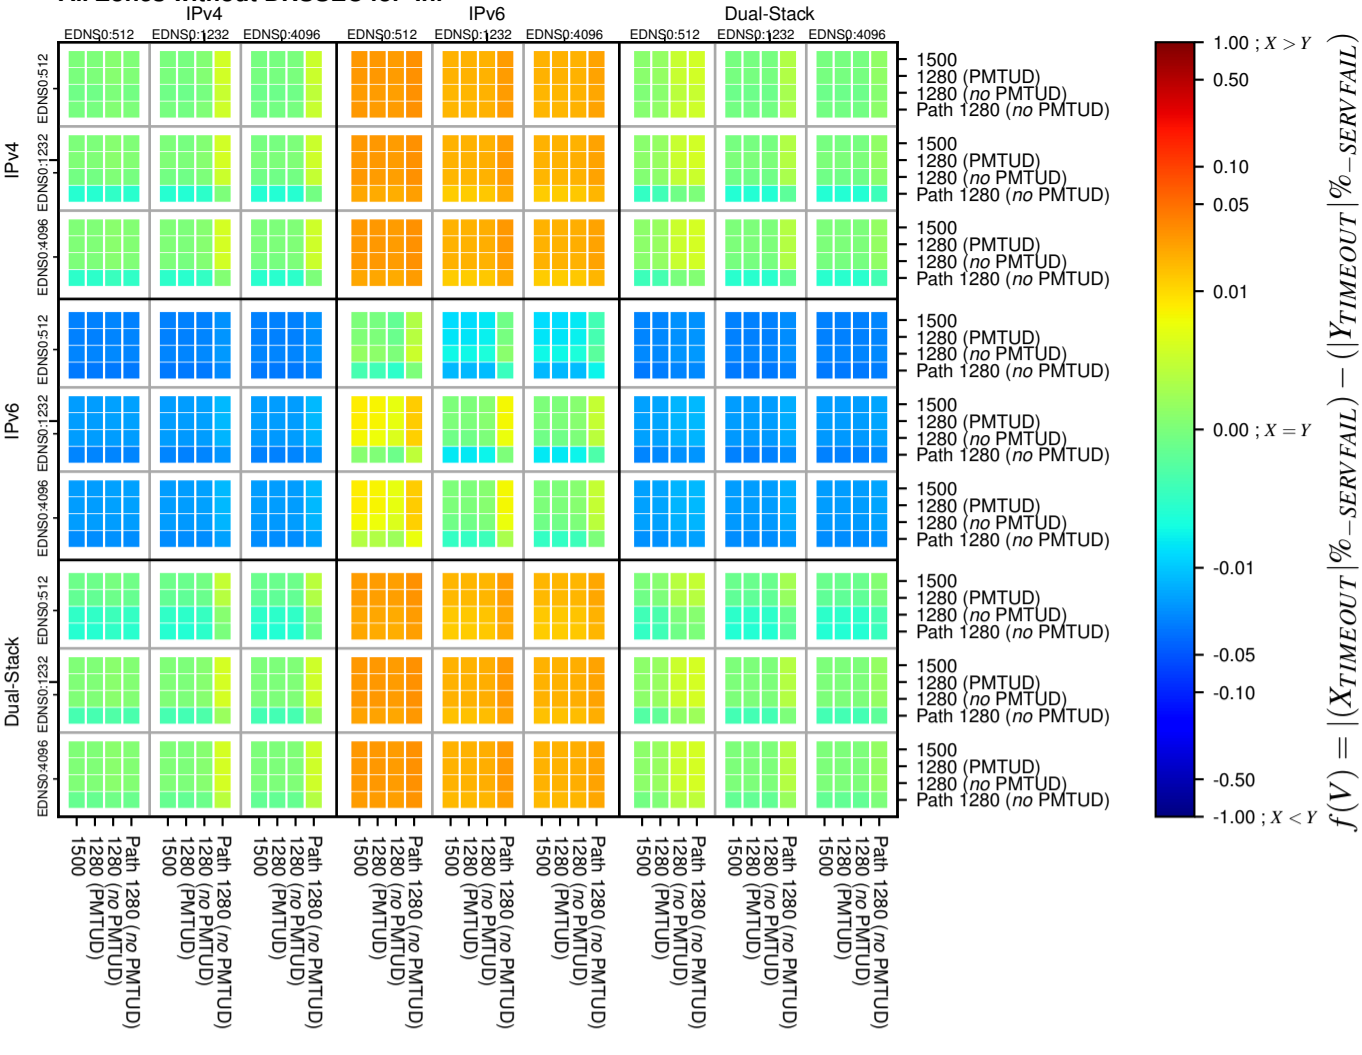

### All Zones without DNSSEC for '.nl'