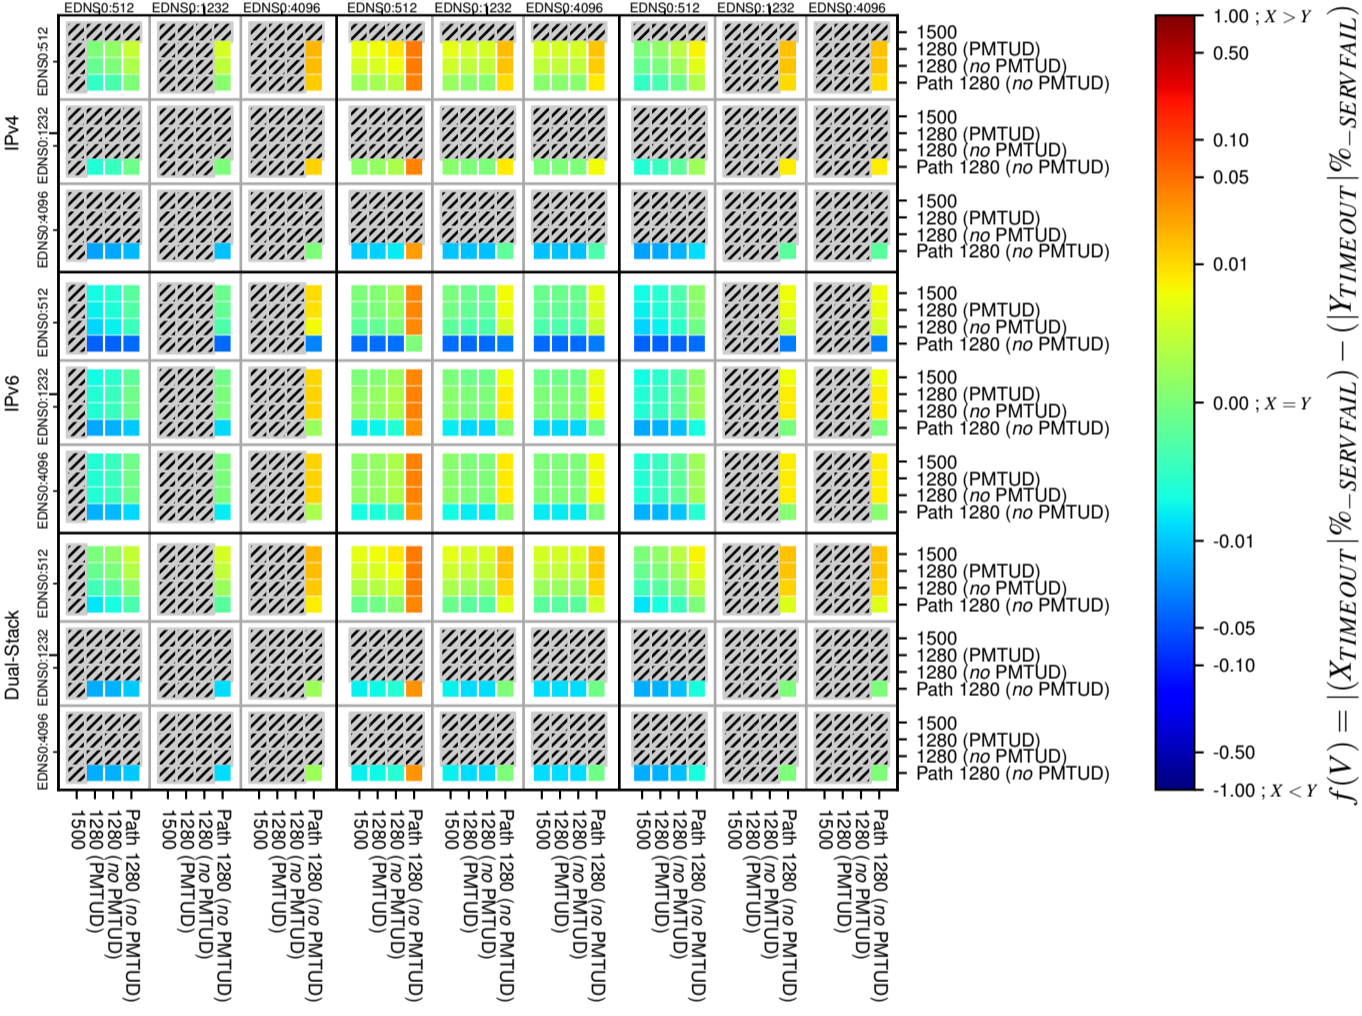

All Zones with DNSSEC for '.nl'