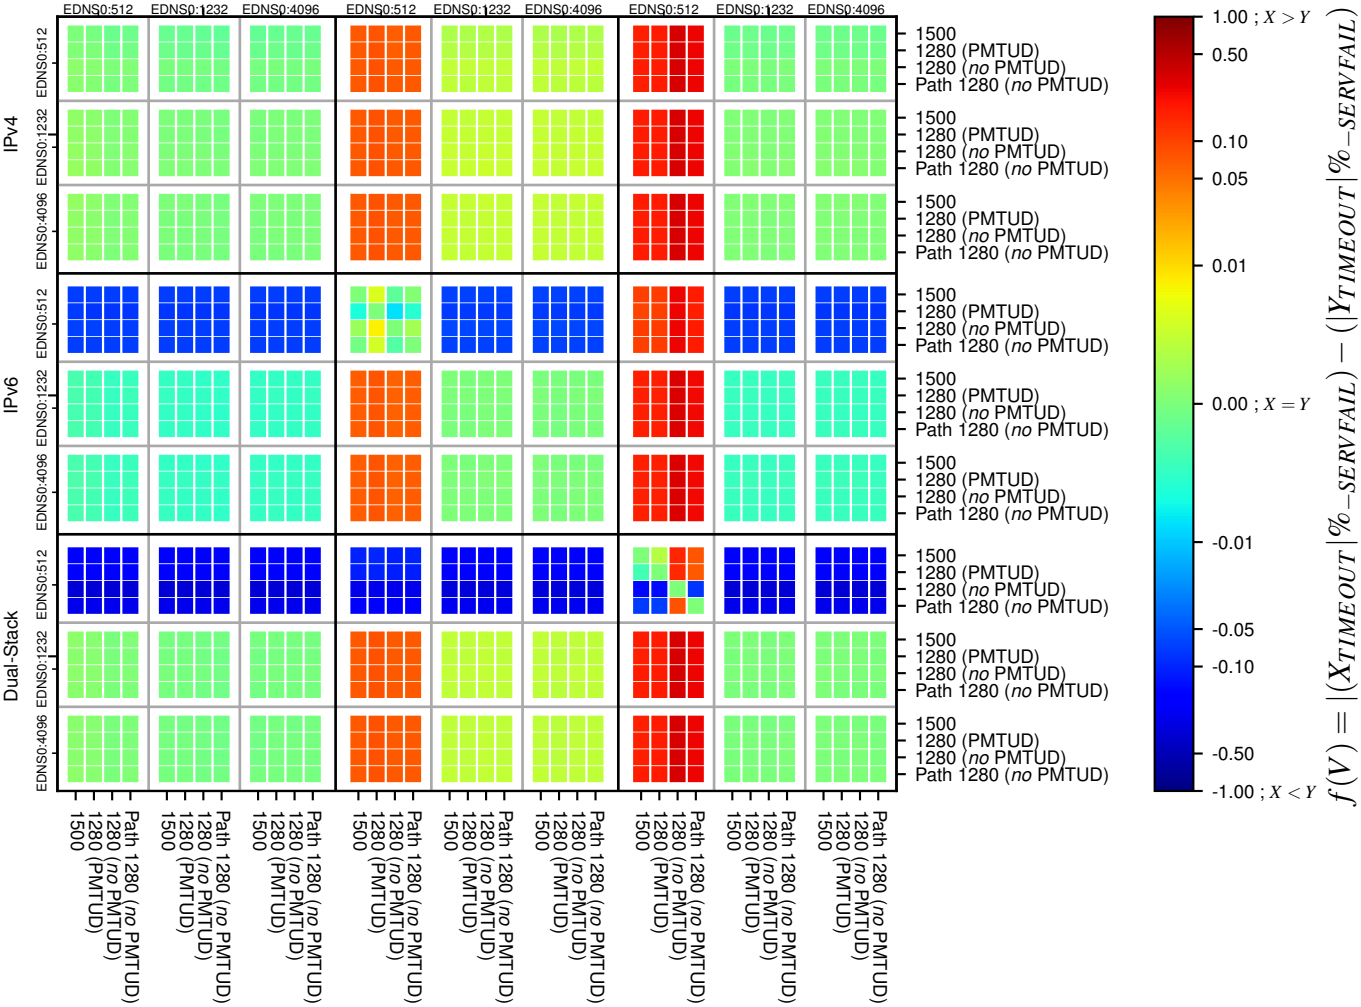

### All Zones without DNSSEC for '.org'

### All Zones for '.org'

$$f(V) = |(X_{TIMEOUT} | \% - SERVFAIL) - (Y_{TIMEOUT} | \% - SERVFAIL)|$$

$$f(V) = |(X_{TIMEOUT} | \% - SERVFAIL) - (Y_{TIMEOUT} | \% - SERVFAIL)|$$

$$f(V) = |(X_{TIMEOUT} | \% - SERVFAIL) - (Y_{TIMEOUT} | \% - SERVFAIL)|$$