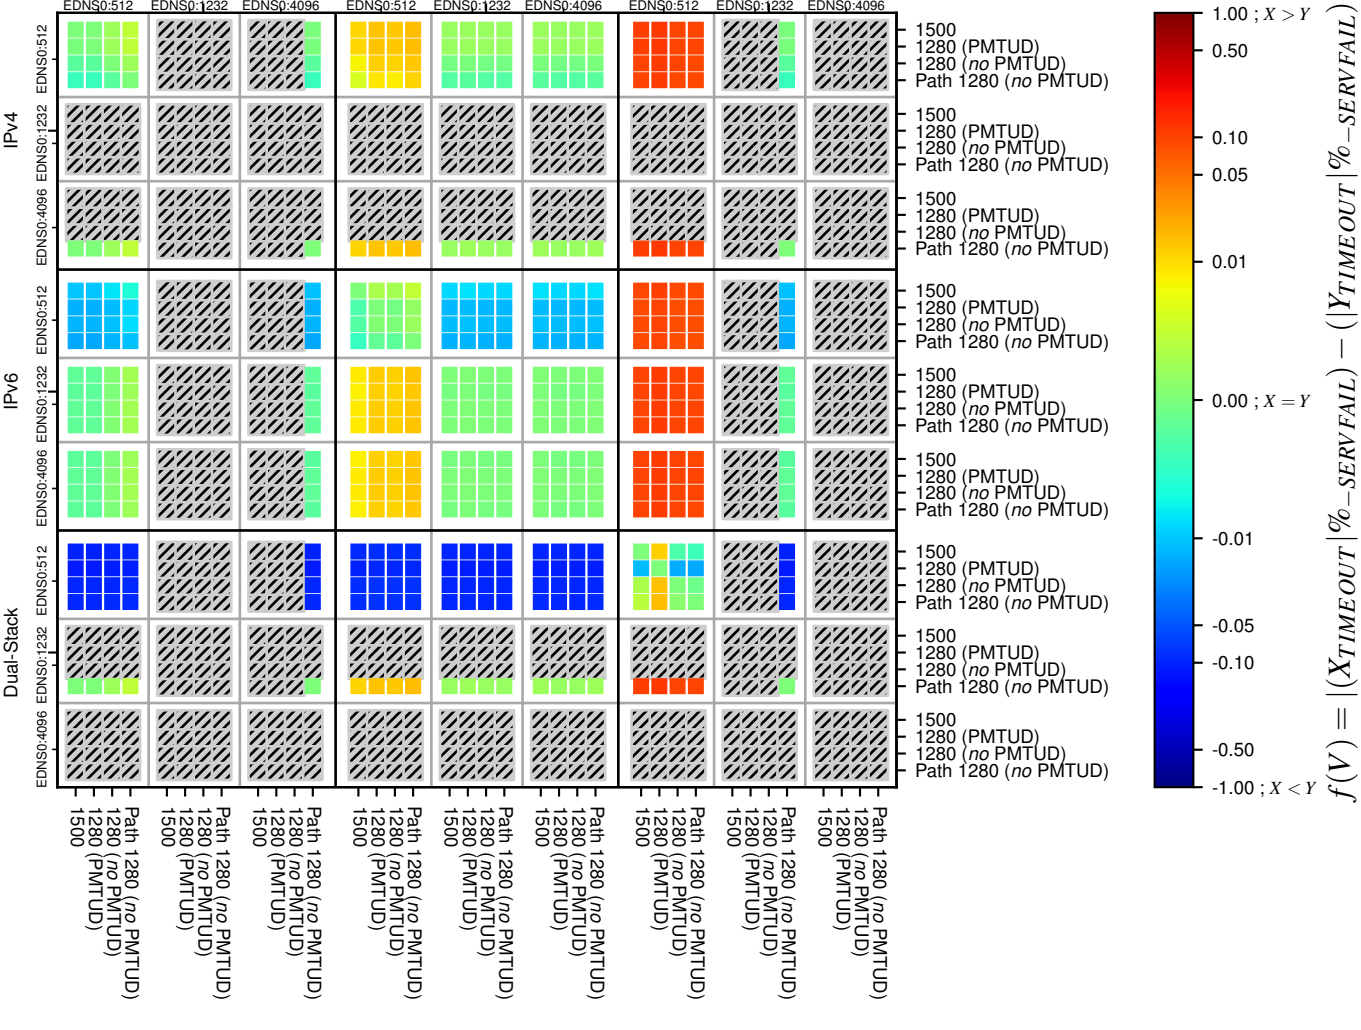

### All Zones without DNSSEC for '.org'

### All Zones for '.org'

$$f(V) = |(X_{TIMEOUT} | \% - SERVFAIL) - (Y_{TIMEOUT} | \% - SERVFAIL)|$$

$$f(V) = |(X_{TIMEOUT} | \% - SERVFAIL) - (Y_{TIMEOUT} | \% - SERVFAIL)|$$

$$f(V) = |(X_{TIMEOUT} | \% - SERVFAIL) - (Y_{TIMEOUT} | \% - SERVFAIL)|$$