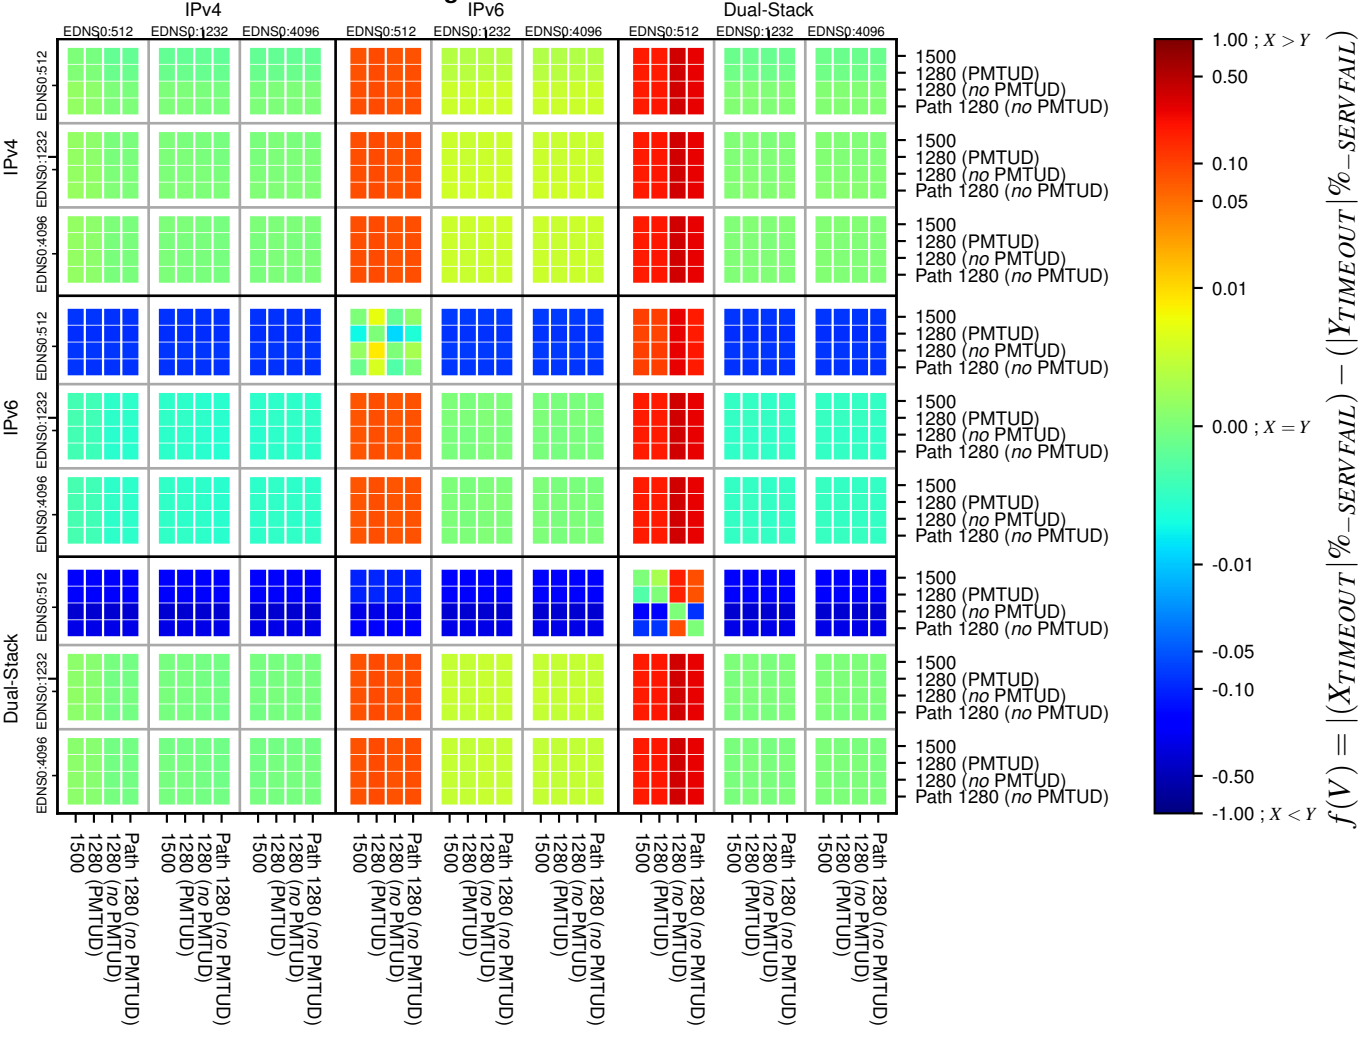

### All Zones without DNSSEC for '.org'

### All Zones for '.org'

$$f(V) = |(X_{TIMEOUT} | \% - SERVFAIL) - (Y_{TIMEOUT} | \% - SERVFAIL)|$$

$$f(V) = |(X_{TIMEOUT} | \% - SERVFAIL) - (Y_{TIMEOUT} | \% - SERVFAIL)|$$

$$f(V) = |(X_{TIMEOUT} | \% - SERVFAIL) - (Y_{TIMEOUT} | \% - SERVFAIL)|$$