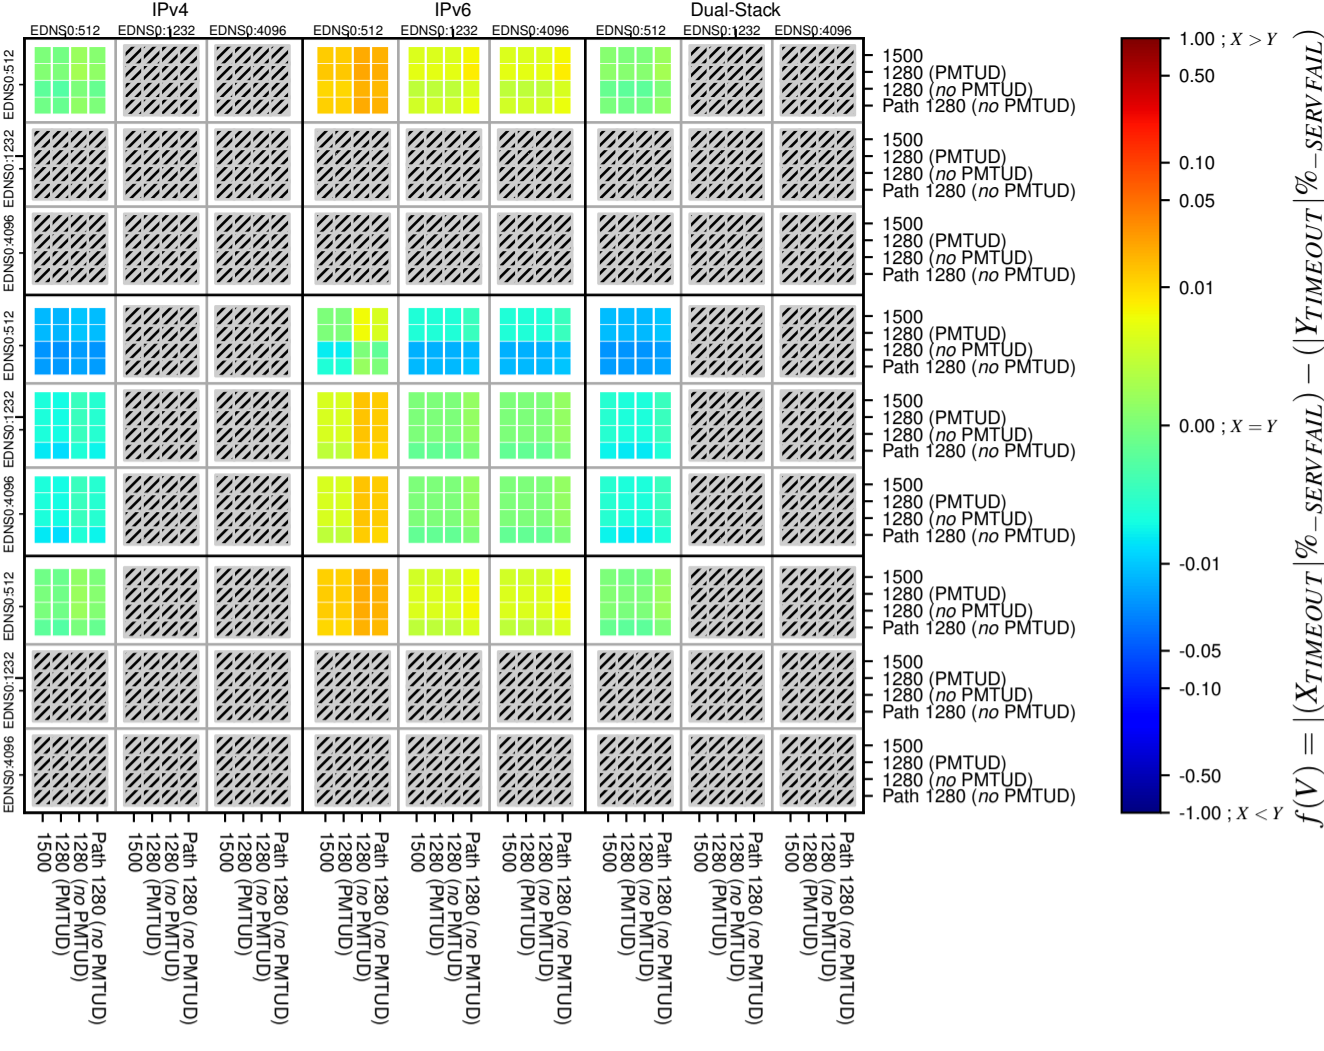

### All Zones without DNSSEC for '.se'