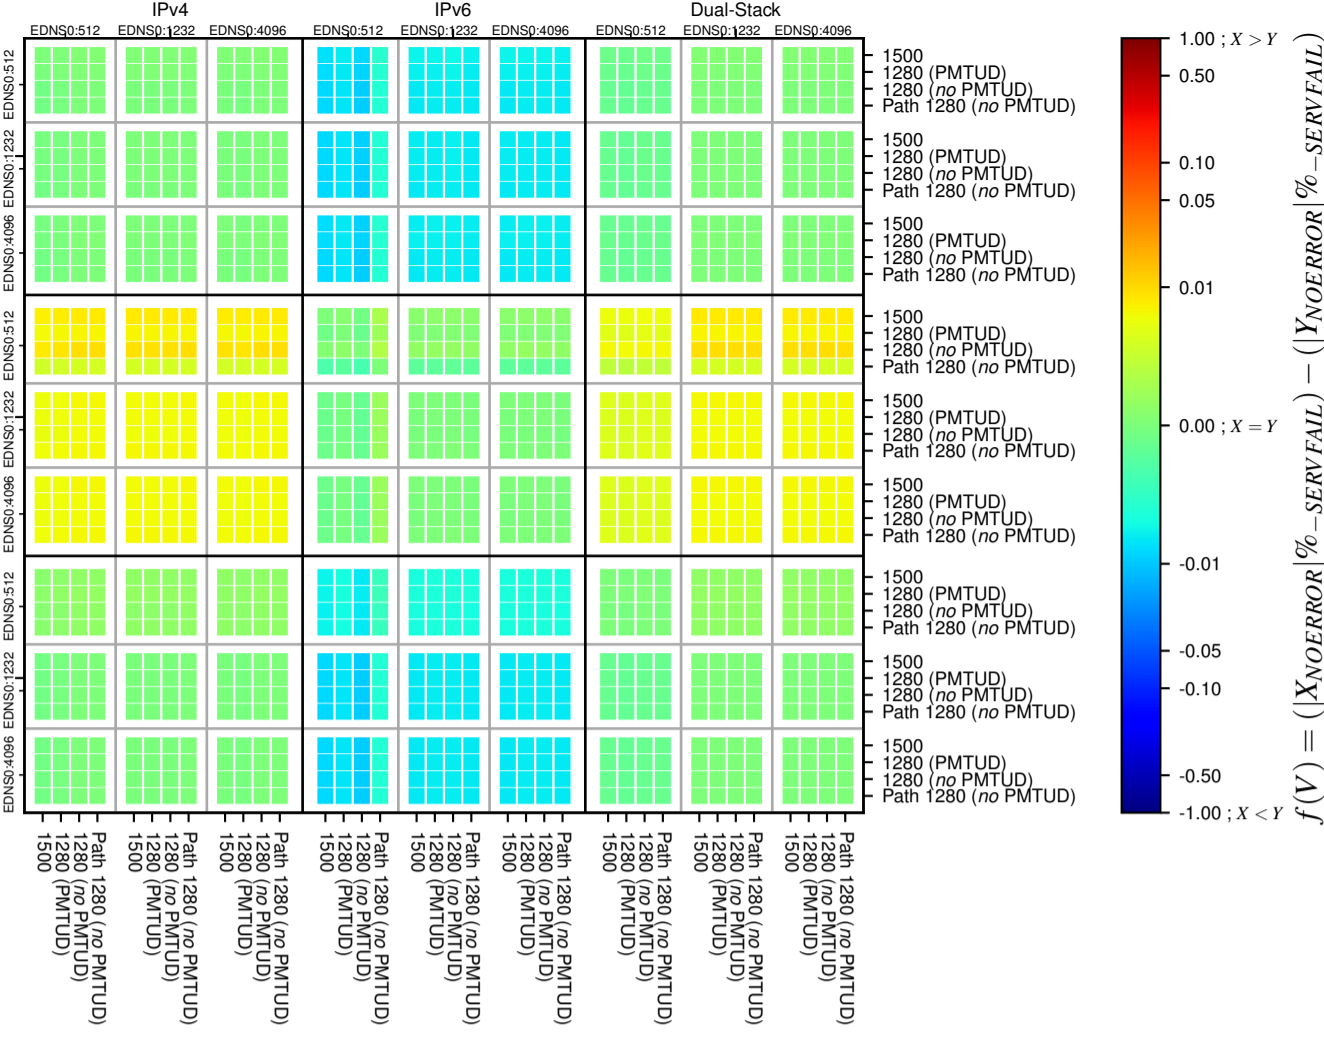

All Zones without DNSSEC for '.de'

All Zones with DNSSEC for '.de'

All Zones for '.de'