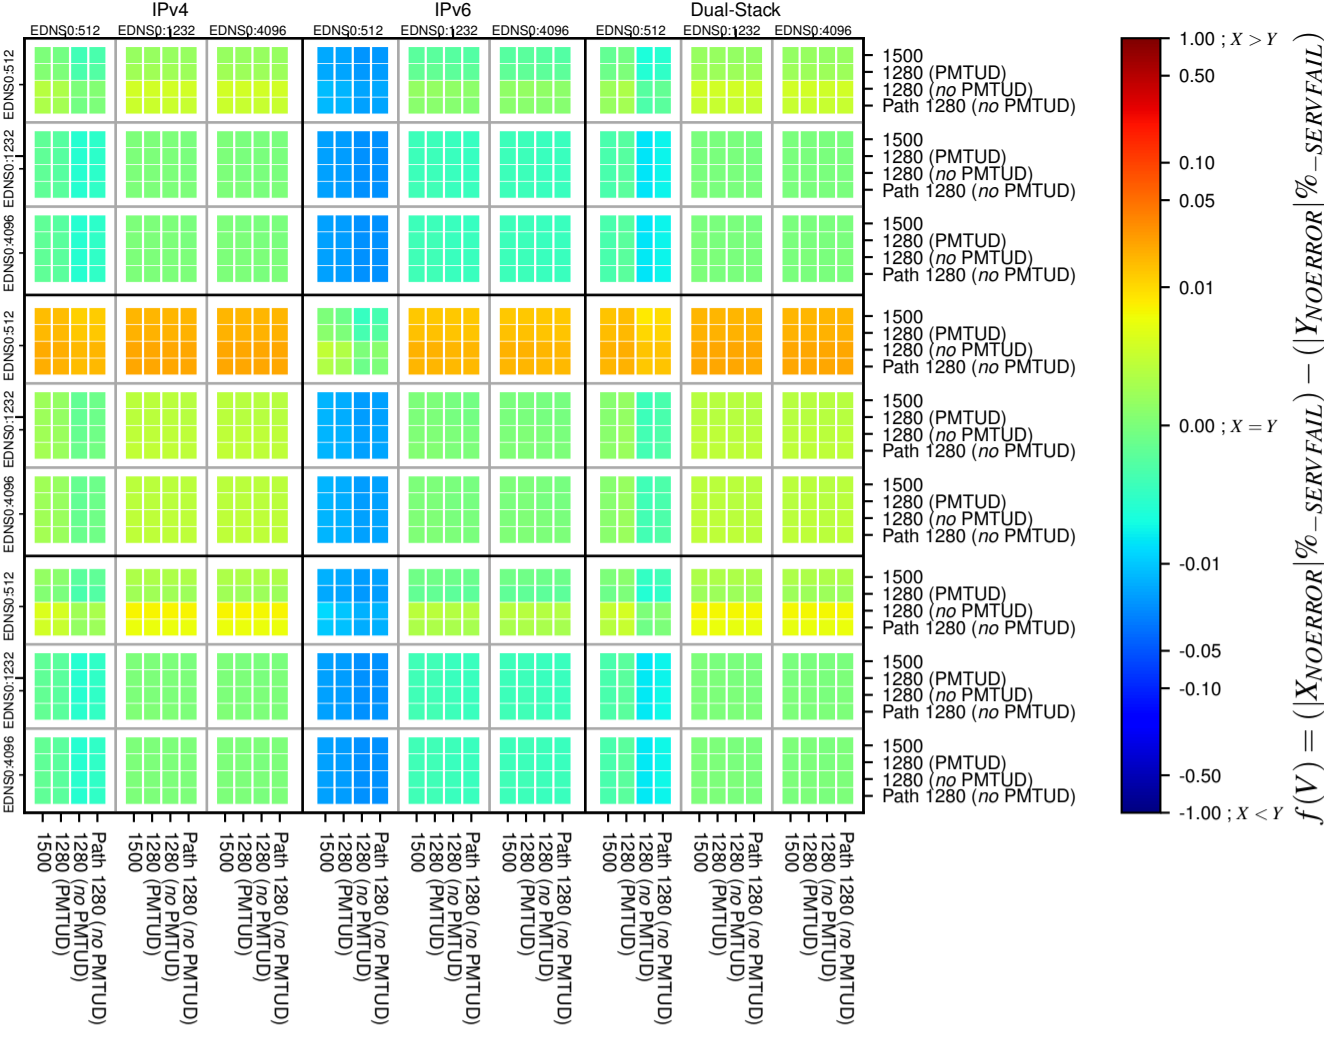

All Zones without DNSSEC for '.net'

All Zones with DNSSEC for '.net'

All Zones for '.net'

$$f(V) = (|X_{NOERROR}|_{\% - SERVFAIL}) - (|Y_{NOERROR}|_{\% - SERVFAIL})$$

$$f(V) = (|X_{NOERROR}|_{\% - SERVFAIL}) - (|Y_{NOERROR}|_{\% - SERVFAIL})$$

$$f(V) = (|X_{NOERROR}|_{\% - SERVFAIL}) - (|Y_{NOERROR}|_{\% - SERVFAIL})$$