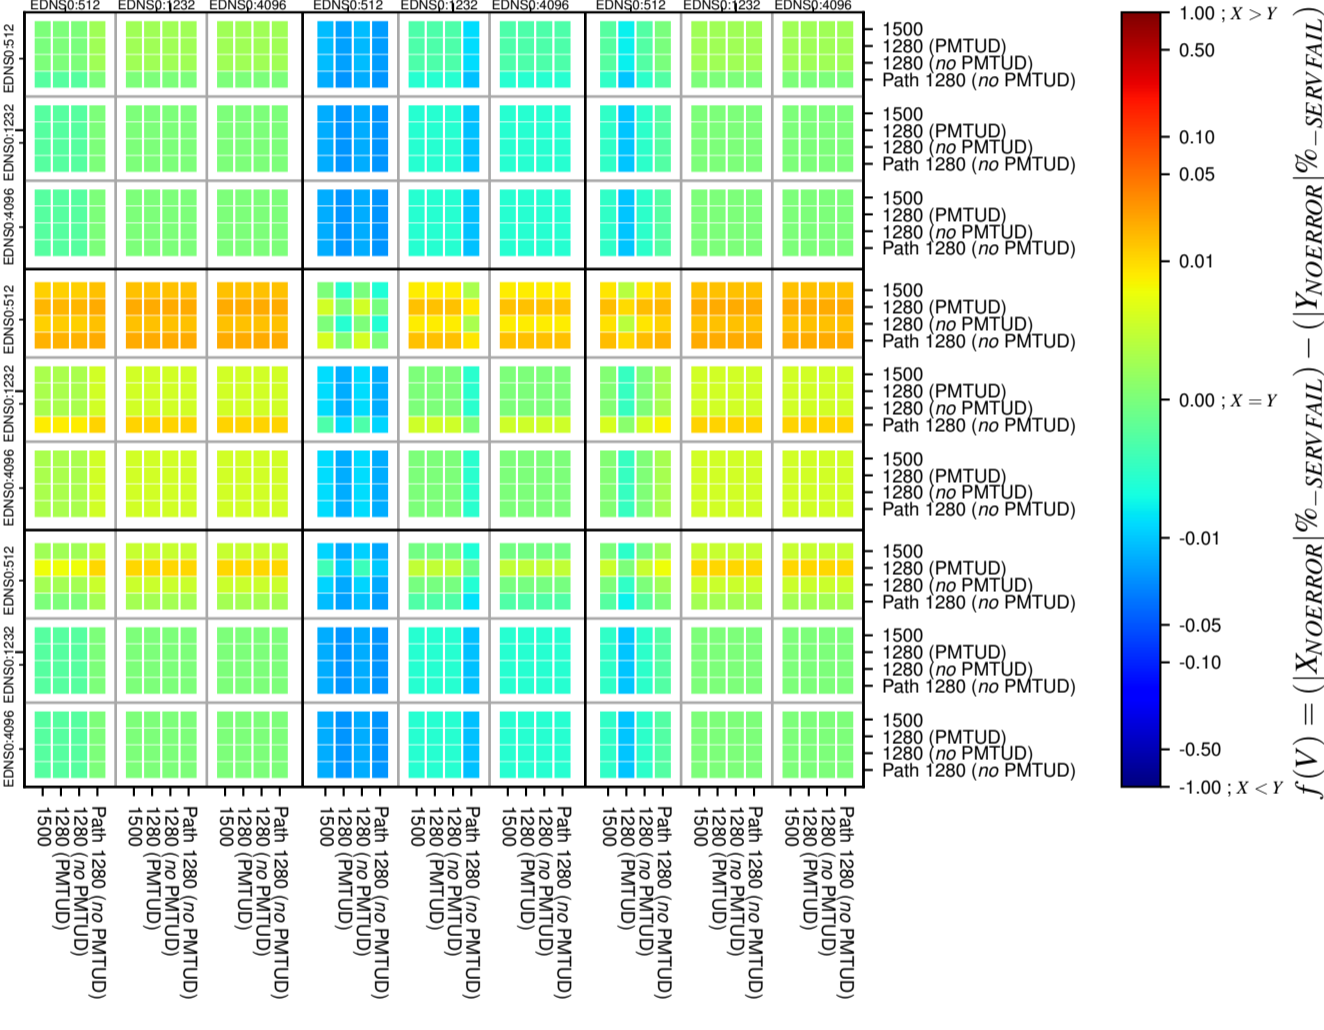

All Zones without DNSSEC for '.se'

All Zones with DNSSEC for '.se'

All Zones for '.se'