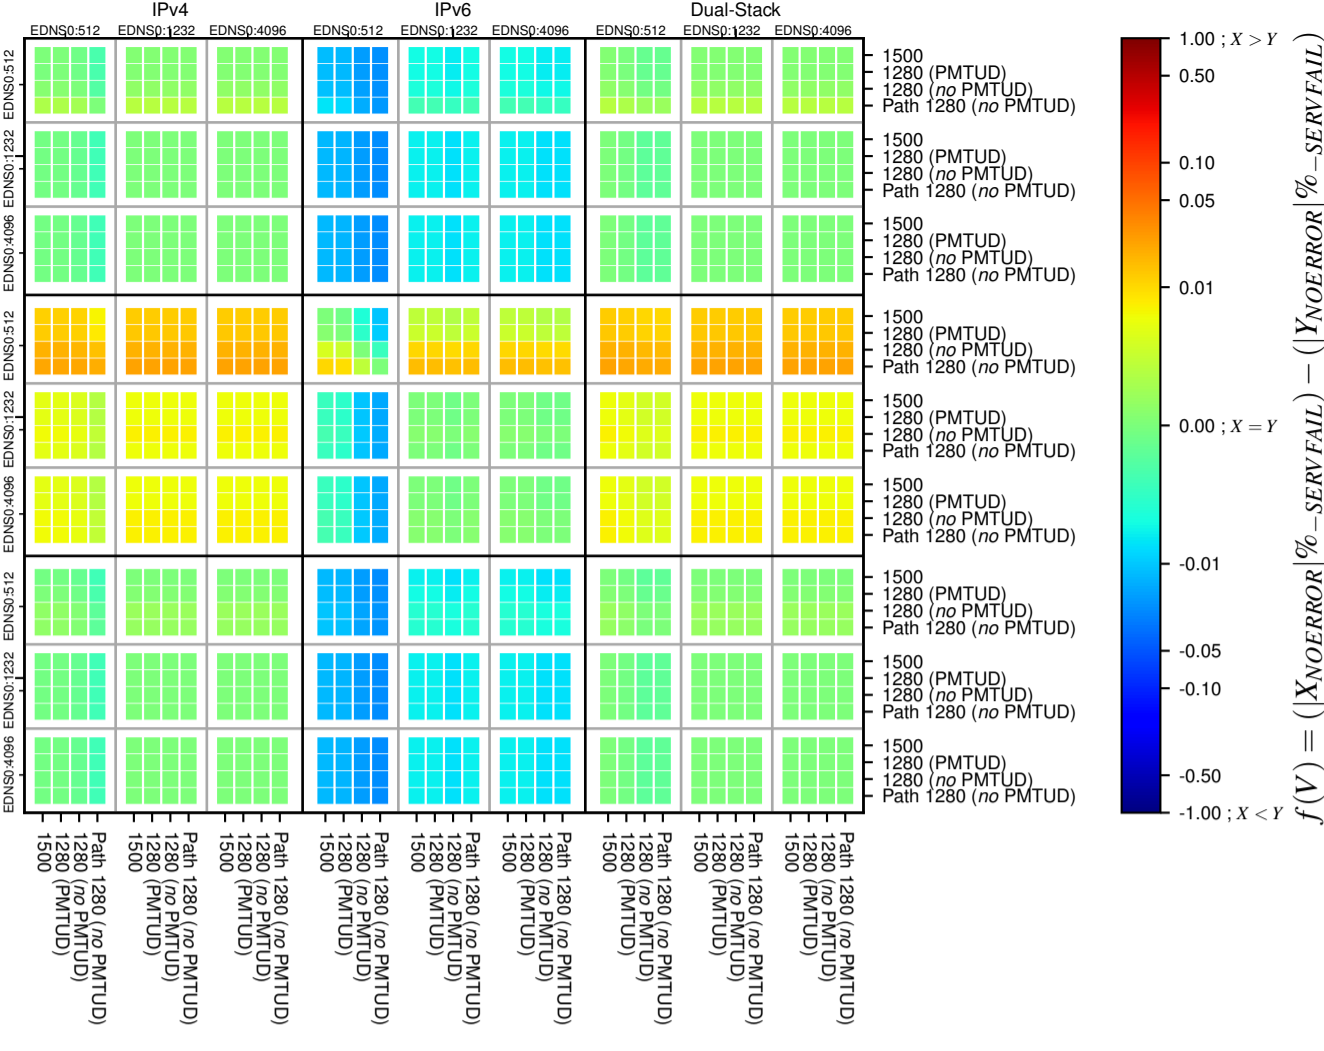

All Zones without DNSSEC for '.se'

All Zones with DNSSEC for '.se'

All Zones for '.se'