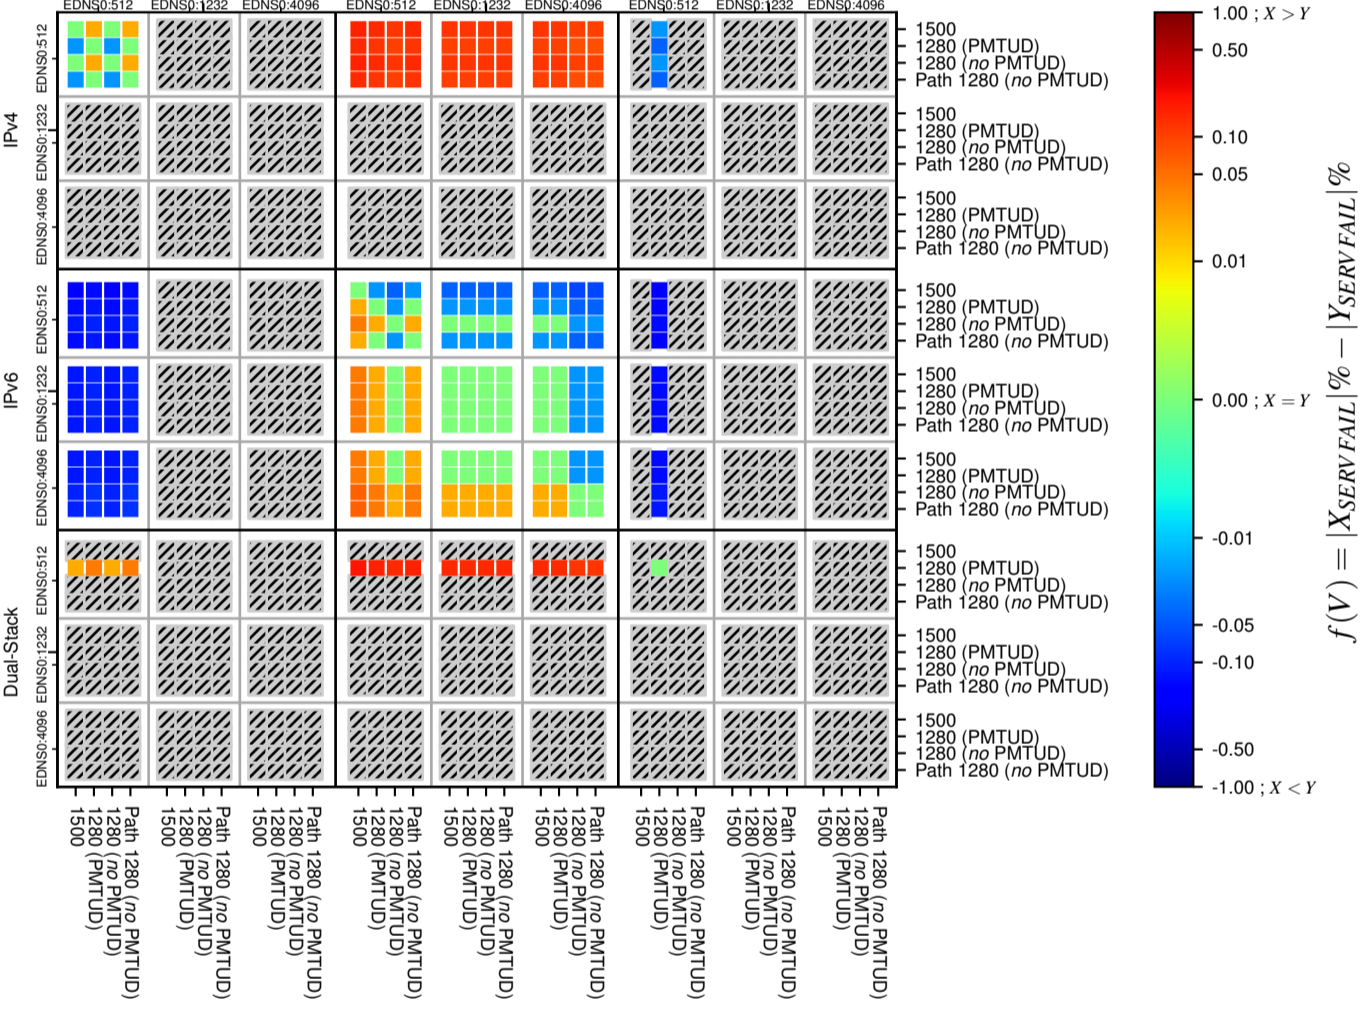

All Zones without DNSSEC for '.br'

All Zones with DNSSEC for '.br'

All Zones for '.br'