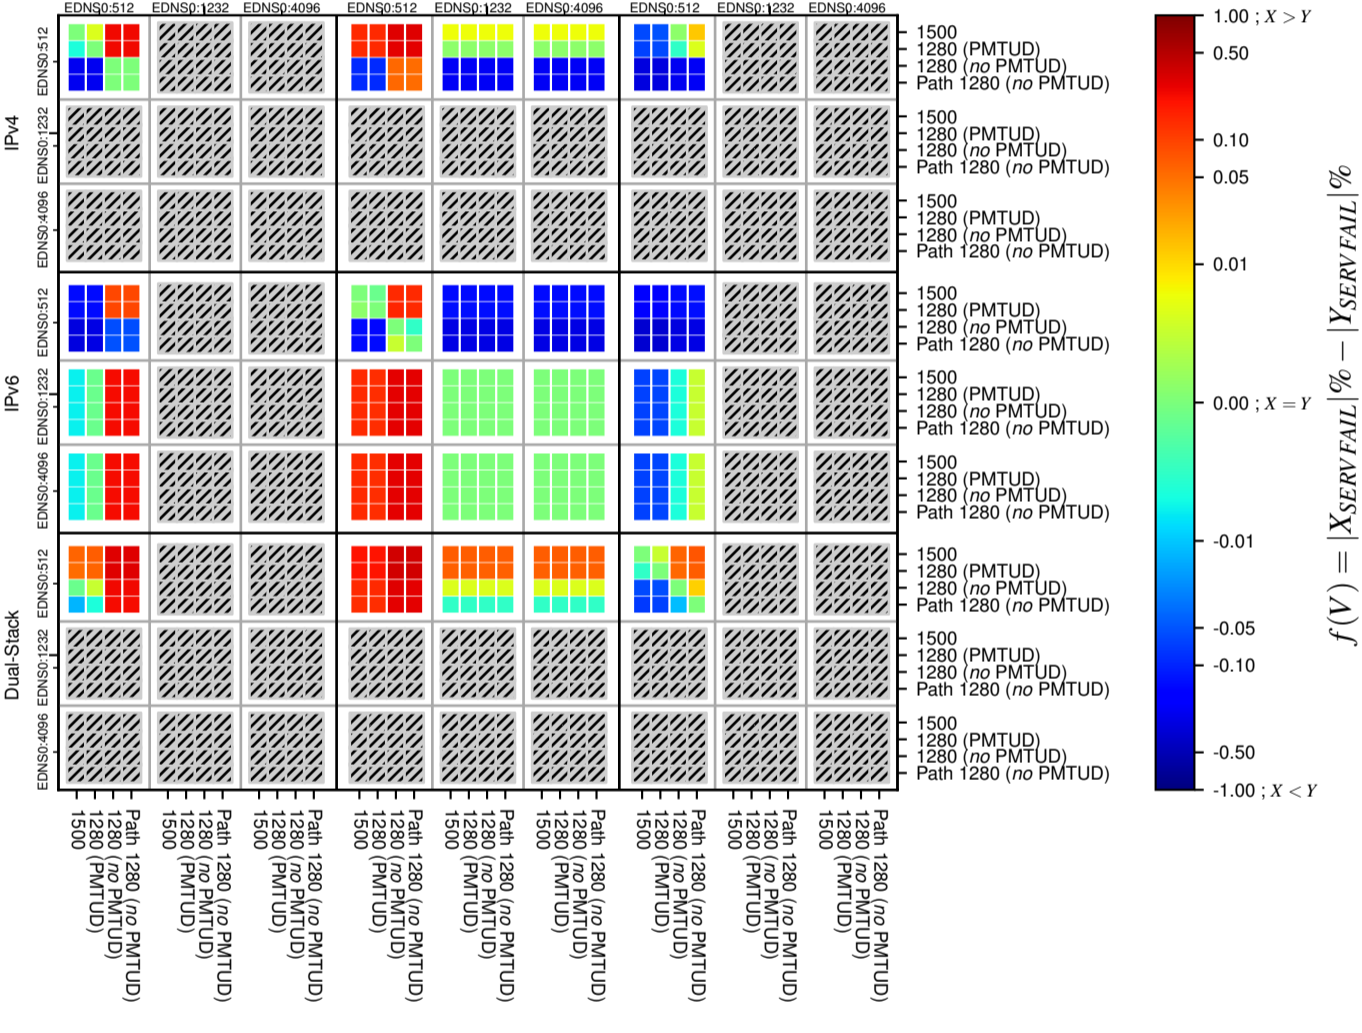

All Zones with DNSSEC for '.de'