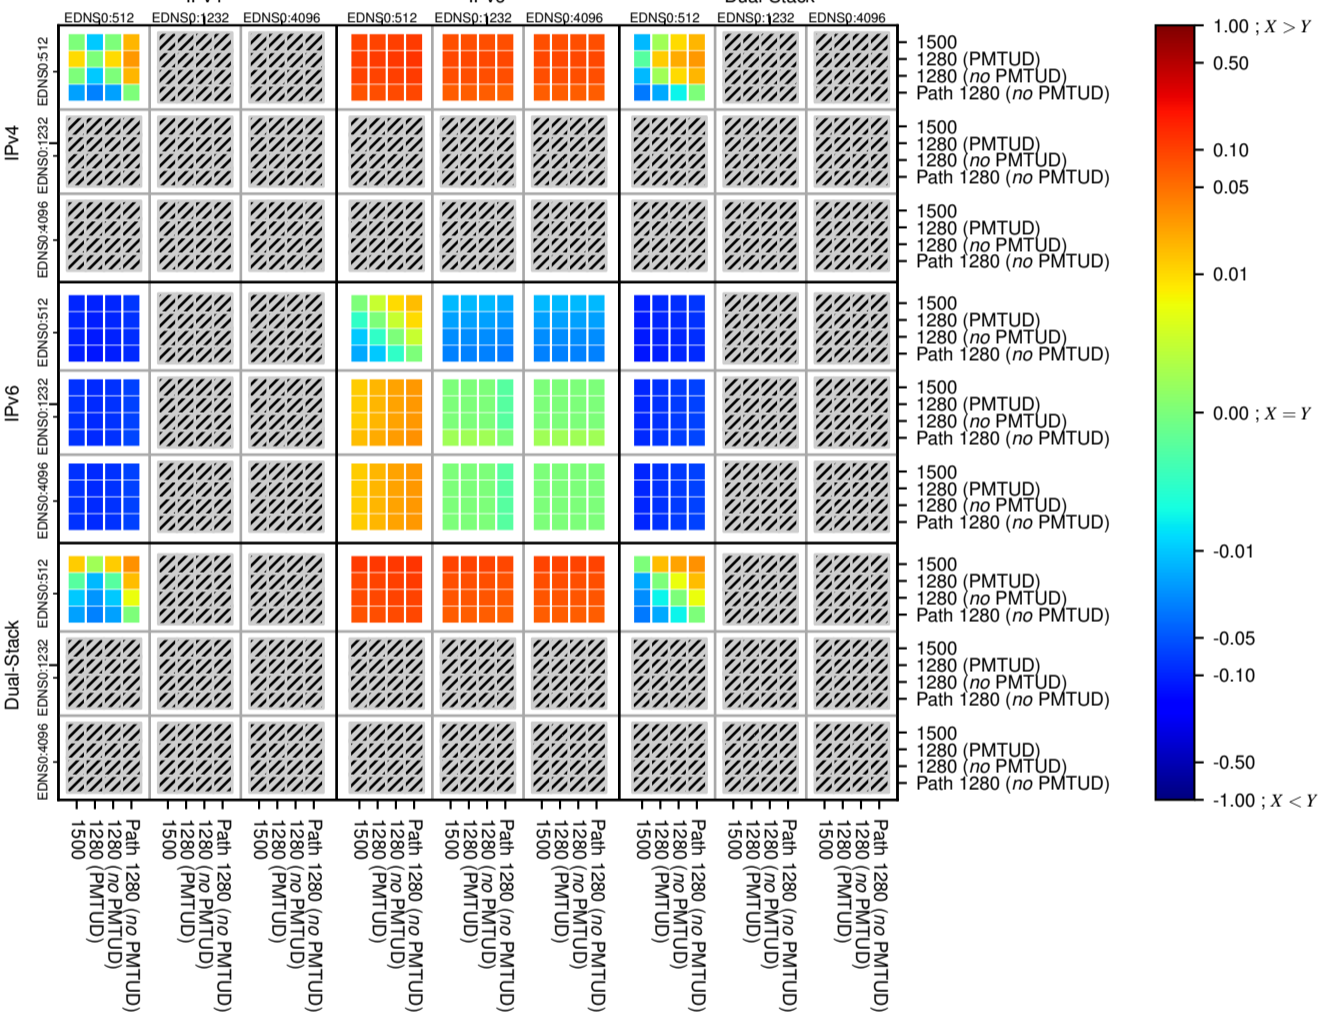

All Zones without DNSSEC for '.se'

All Zones with DNSSEC for '.se'

All Zones for '.se'