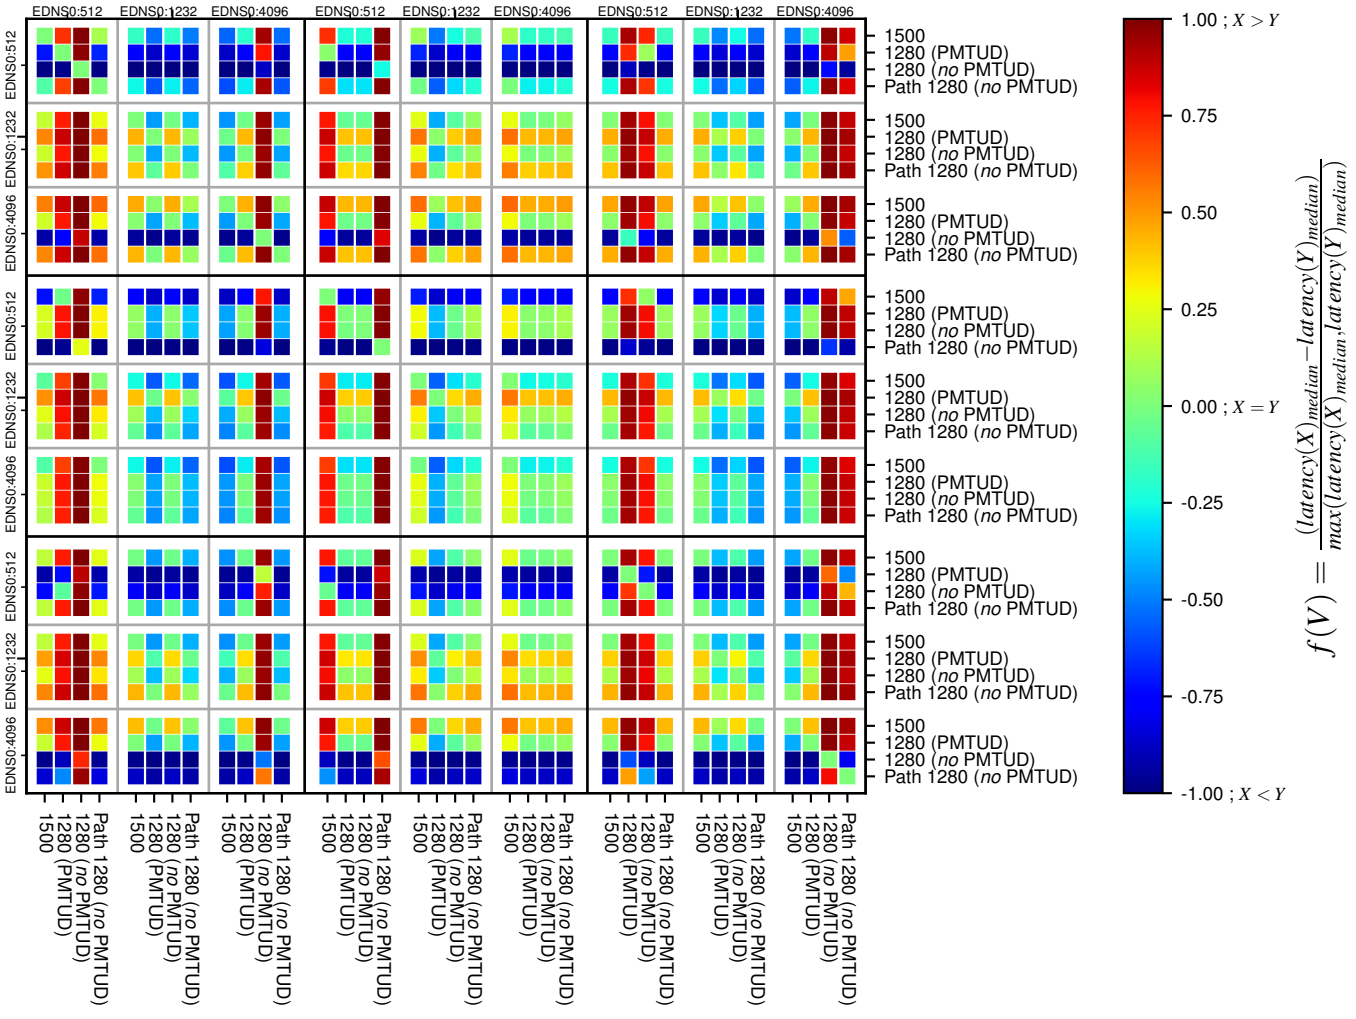

All Zones without DNSSEC returning NOERROR for 'all_psi_domains'

All Zones with DNSSEC returning NOERROR for 'all_psi_domains'

All Zones returning NOERROR for 'all_psi_domains'