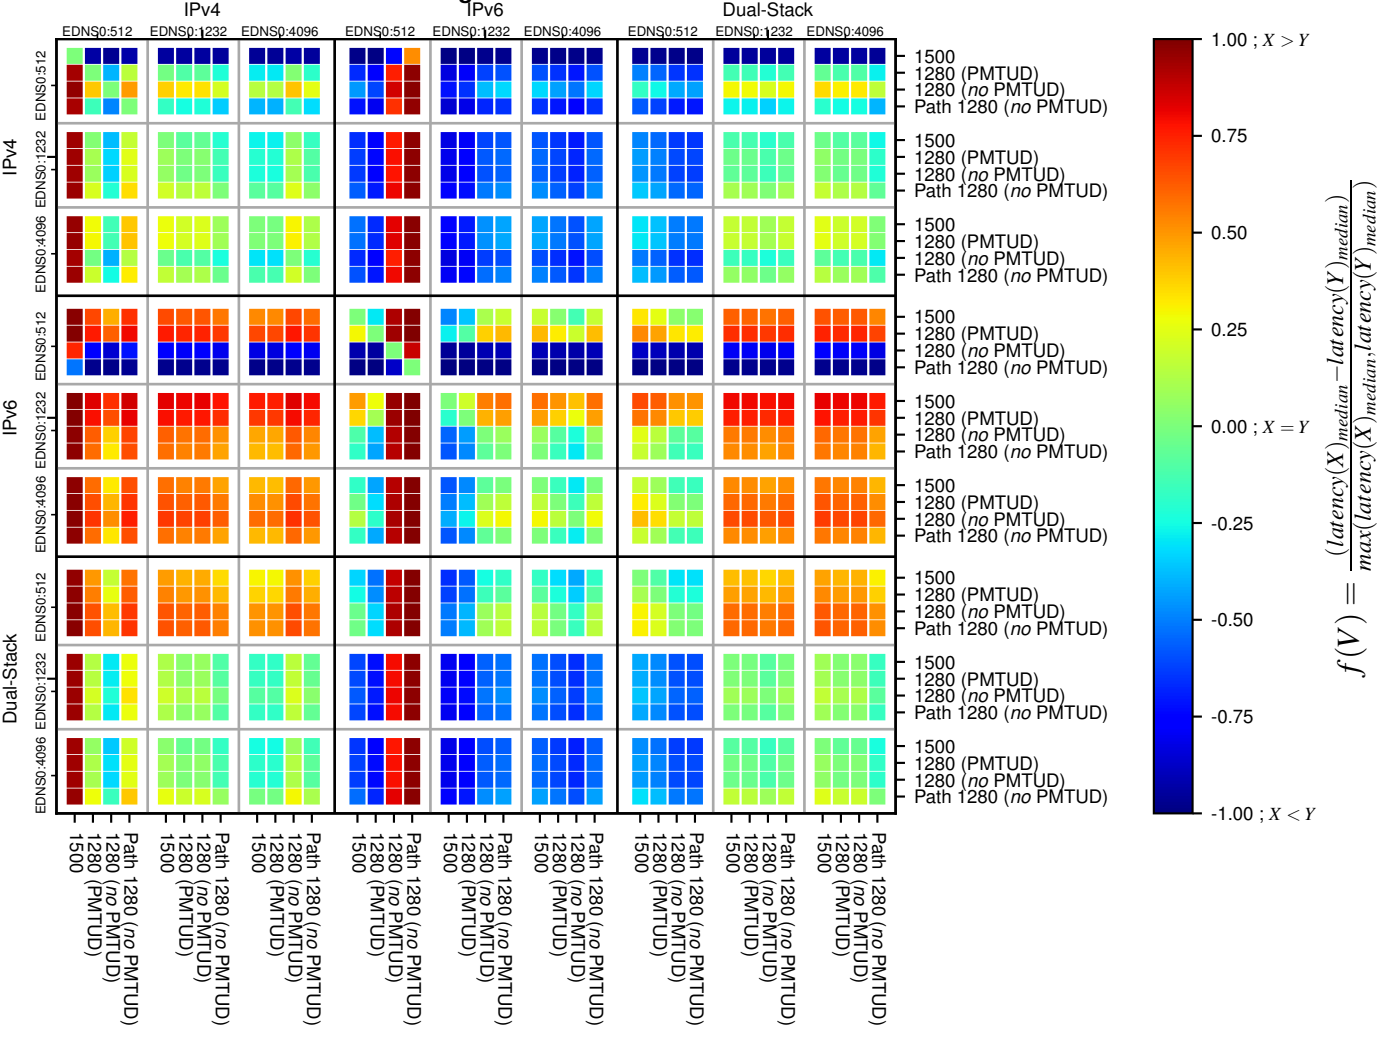

### All Zones without DNSSEC returning NOERROR for '.se'