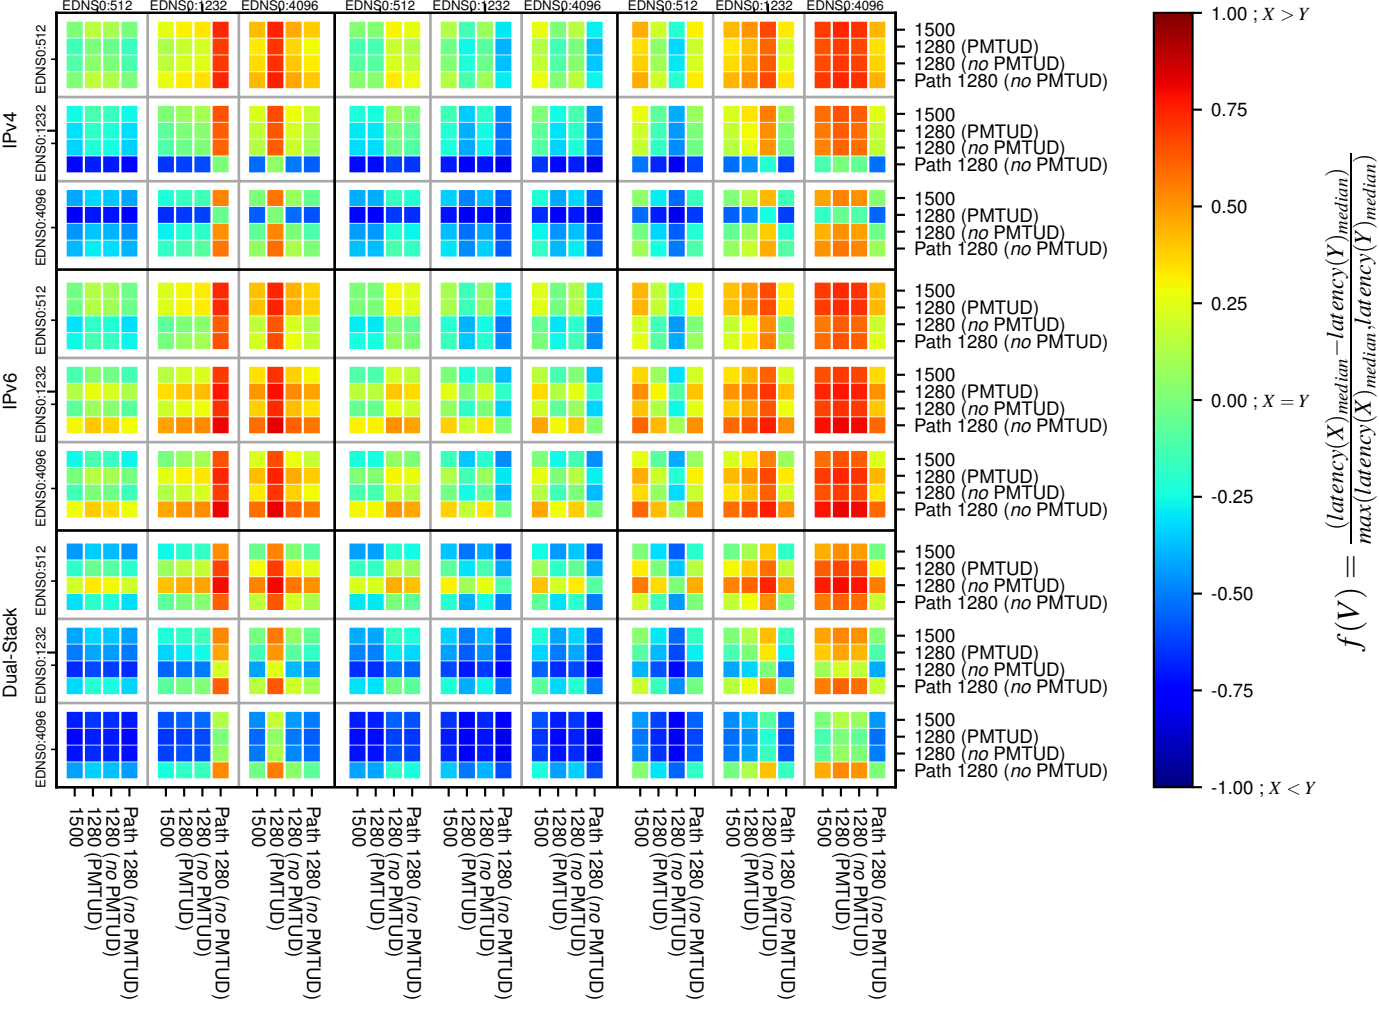

### All Zones without DNSSEC returning NOERROR for '.se'

### All Zones with DNSSEC returning NOERROR for '.se'