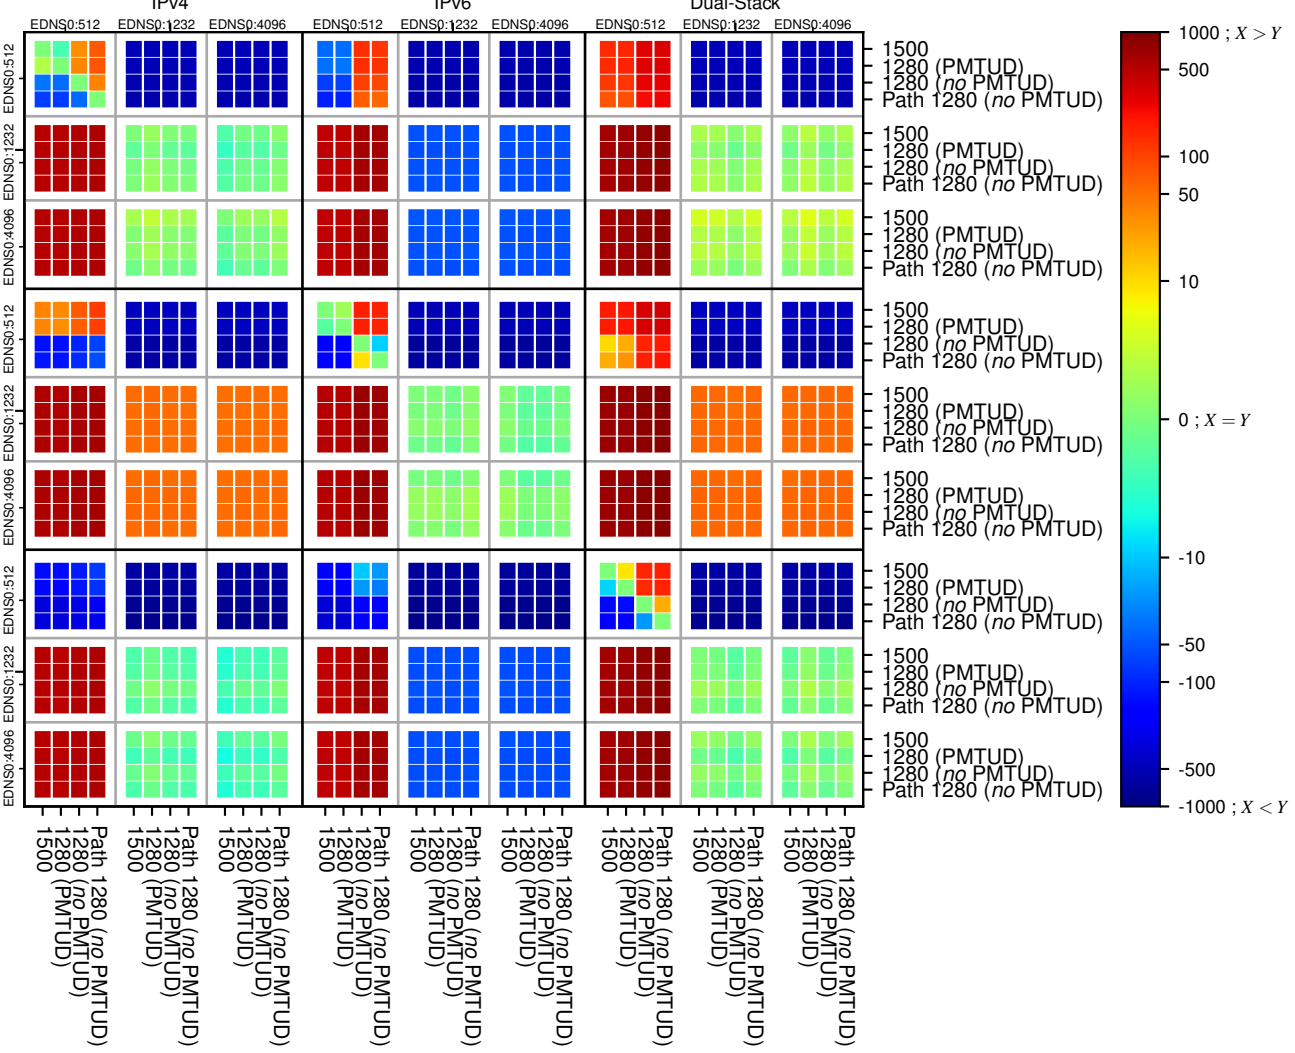

All Zones without DNSSEC returning NOERROR for '.all_psl_domains'

All Zones with DNSSEC returning NOERROR for '.all_psl_domains'

All Zones returning NOERROR for '.all_psl_domains'