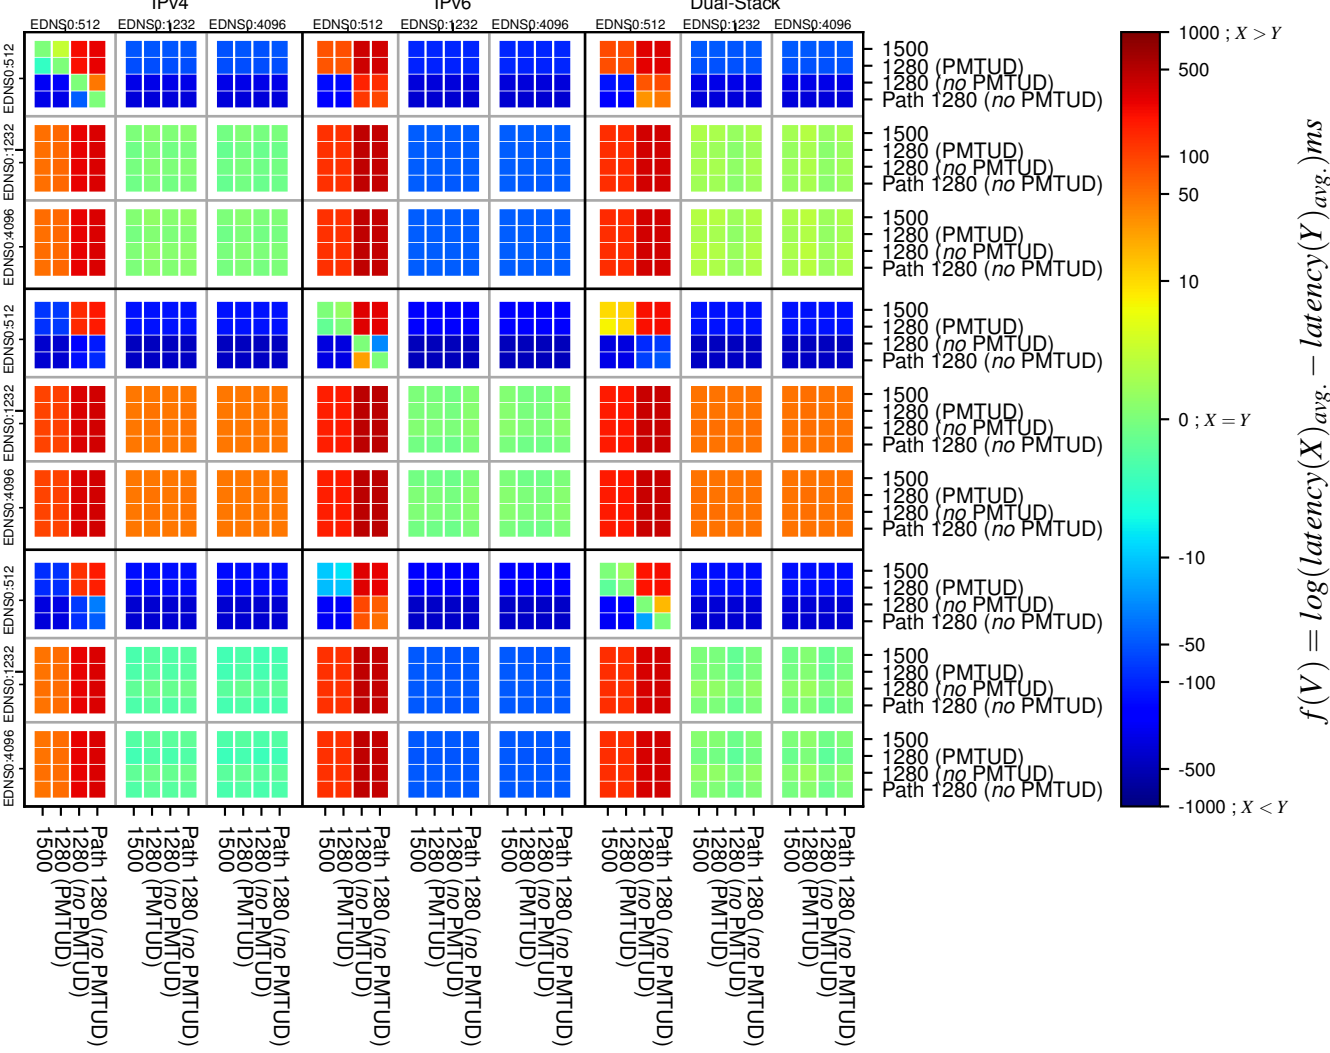

All Zones without DNSSEC returning NOERROR for '.com'

All Zones with DNSSEC returning NOERROR for '.com'

All Zones returning NOERROR for '.com'